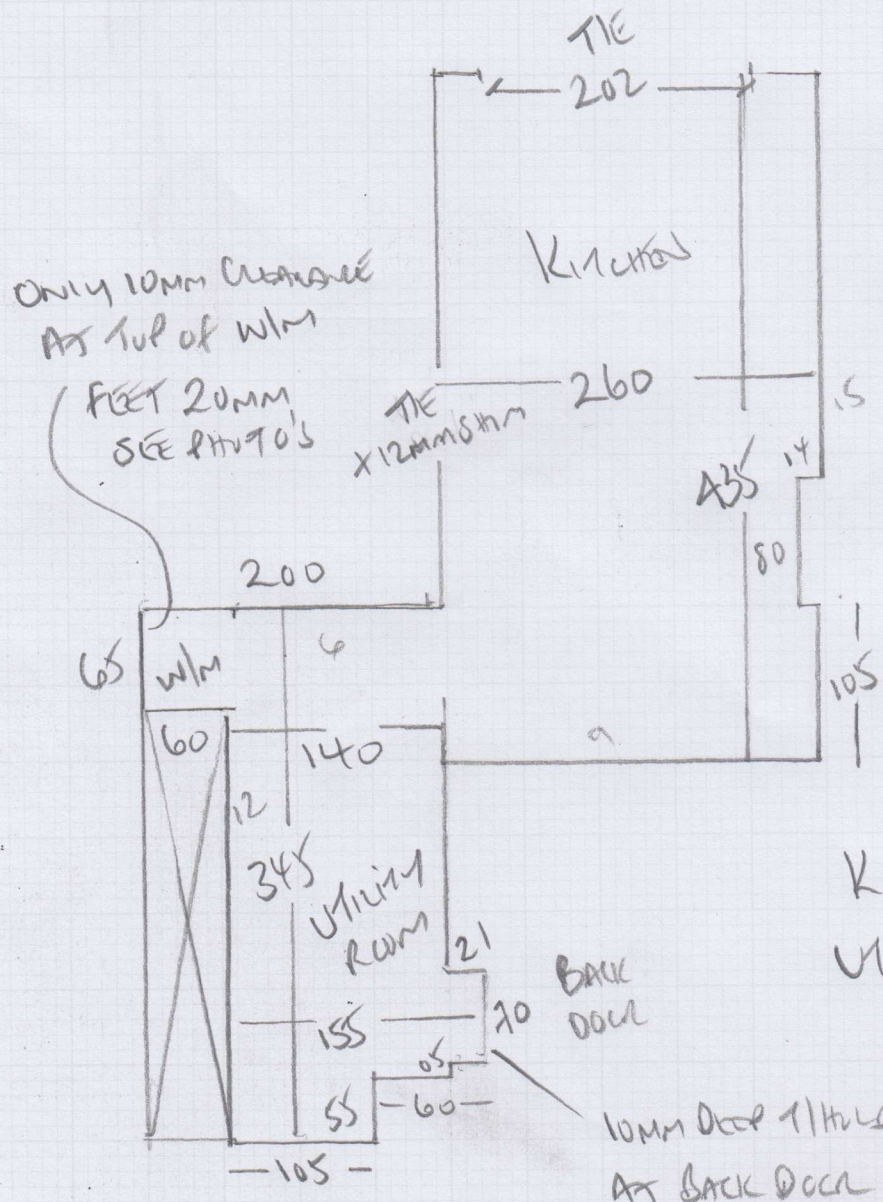

mrcarpets
Job No: P28157
Name: KINGSWOOD
Address: 8 SEASIDE CLOSE
LINDEN GATE
Tel: SWIS 81J
Sheet: of:

Amico
SIGNATURE
AROSTUZZI
TRAVETTONE ROMANO
12" x 12"

KITCHEN 135 TIES
UTILITY 72 TIES
207 TIES + 10%

20m²