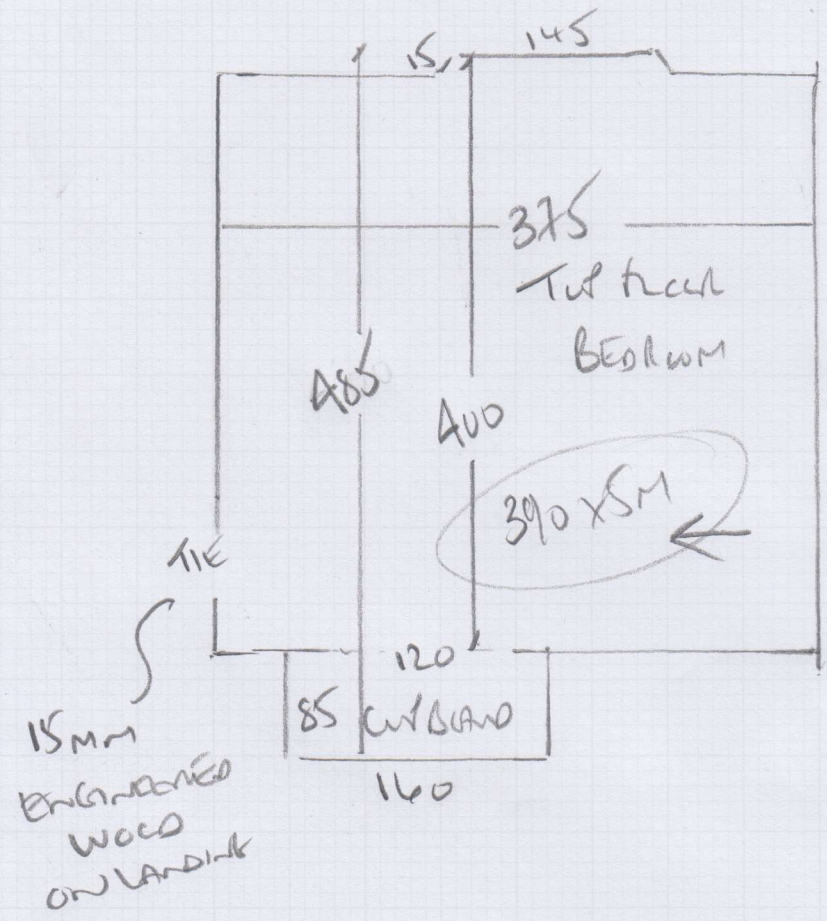

Tuf floor bedroom
+ Carpet into cutband

Job No: P28161
Name: Brownsen
Address: 52 Lansdowne Road
W11 2LR
Tel:
Sheet: of:

Bedroom
Coral BRN. 720
390 x 500

19.50m²

P28161

1st call of 3

Notes for Measure

Estimator: Colin

Mrs Julie Brownson, 52 Lansdowne Road

Date of Measure: Tue, 30 Jan 18

At: 9-10am

Site Address:

52 Lansdowne Road

Customer Address:

152 Castelnau

LONDON

W11 2LR

LONDON

SW13 9ET

CONTACT: Julie BrownsonMobile
07963-706696

Home

Office
N/P**Email:**
juliebrownson10@gmail.com**Areas to be done and Description of Measure**Bedroom for Bern - BRN-720 @ £25.00m² -15% Discount. PLEASE QUOTE ASAP as customer looking for fit on 8th Feb**Instructions and Estimators comments**