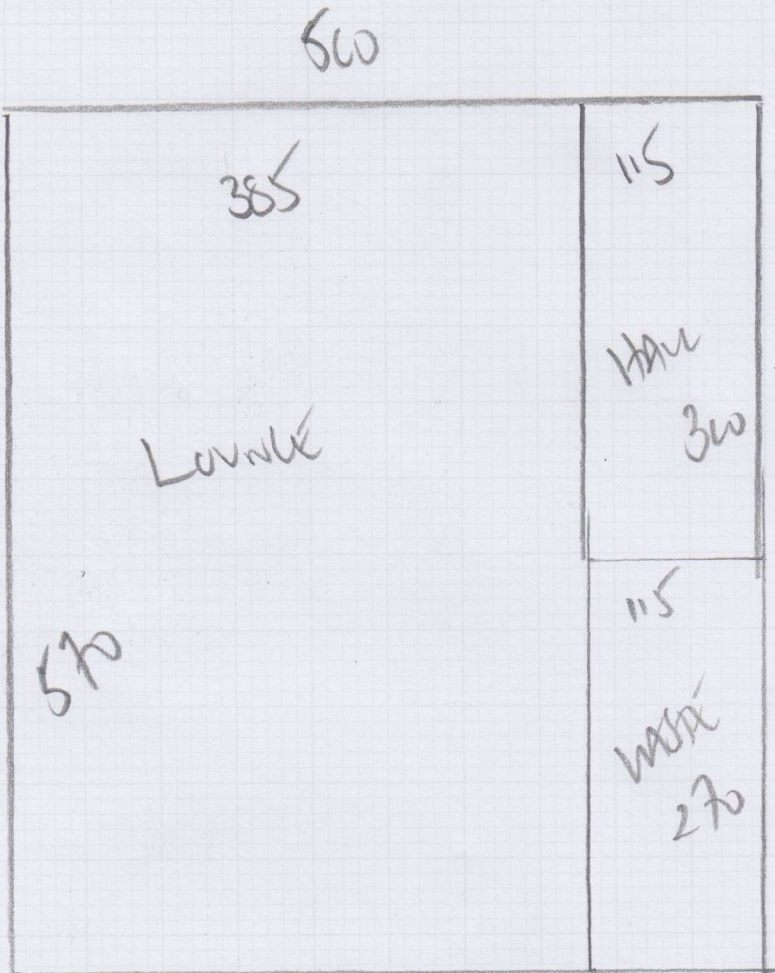

Lounge + Hall only

Job No: P28295
 Name: Smeetham - Moore
 Address: 14 d St Dulwich London SW8 1DH
 Tel:
 Sheet: of:

CHICKENS
 570 x 500

570
 2850m²

OR

Lounge 570 x 400

Hall 115 x 400

685 x 400

2740m²

Hall runs different
 direction to rest of
 flat & only saves

1.10m²

P28295
 STAMFIELD-Moore
 14d St Stratford Terrace
 SW8 1DH

CHECKERS 7185/112
~~LOUNGE 570 x ACO~~
~~2280sqm~~
 OR

Lounge 570 x ACO
 Plan 285 x ACO
 BED 2 325 x ACO
 1180 x ACO

4720sqm