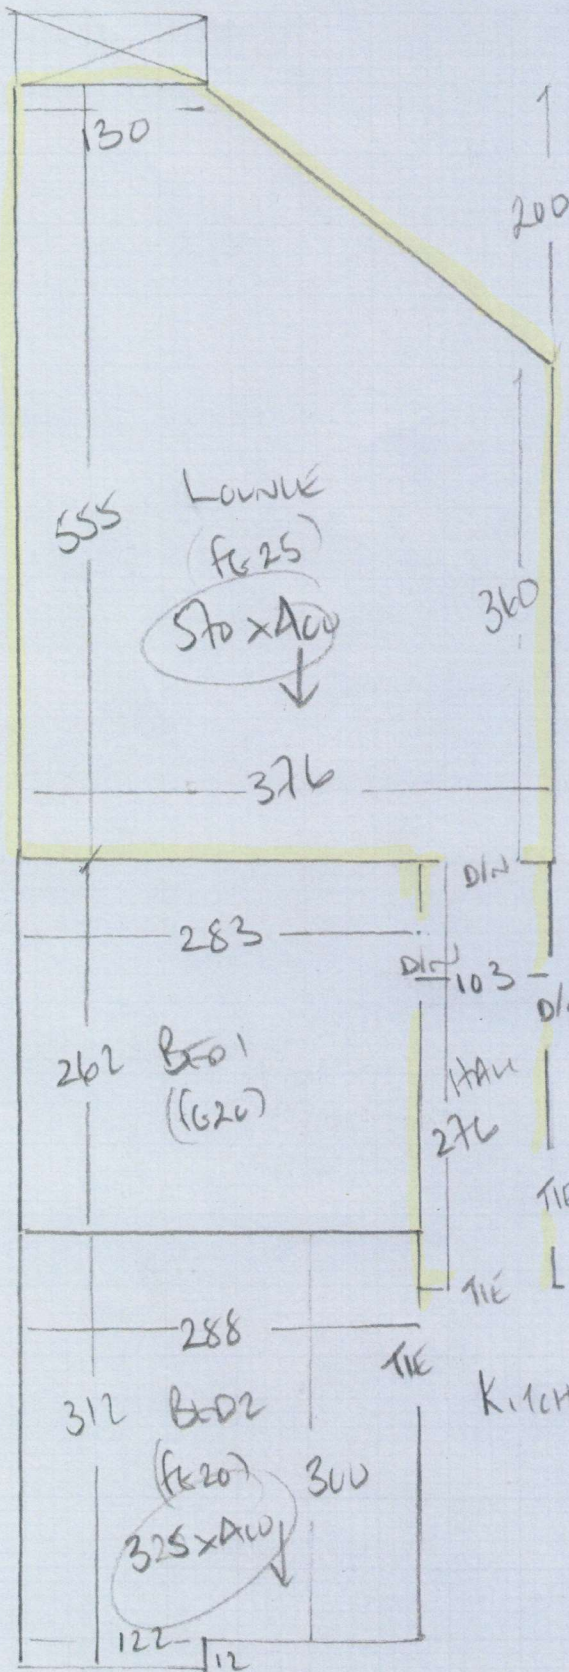

Lounge + Hall only

Job No: P28295
 Name: Smeetham - Moore
 Address: 14 d St Dulwich London SW8 1DH
 Tel:
 Sheet: of:

CHICKENS
 570 x 500

570
 2850m²

OR

Lounge 570 x 400

Hall 115 x 400

685 x 400

2740m²

Hall runs different
 direction to rest of
 flat & only saves

1.10m²

P28295
 STAMFIELD-Moore
 14d St Stratford Terrace
 SW8 1DH

CHECKERS 7185/112
~~LOUNGE 570 x ACO~~
~~2280sqm~~
 OR

Lounge 570 x ACO
 Plan 285 x ACO
 BED 2 325 x ACO
 1180 x ACO

4720sqm