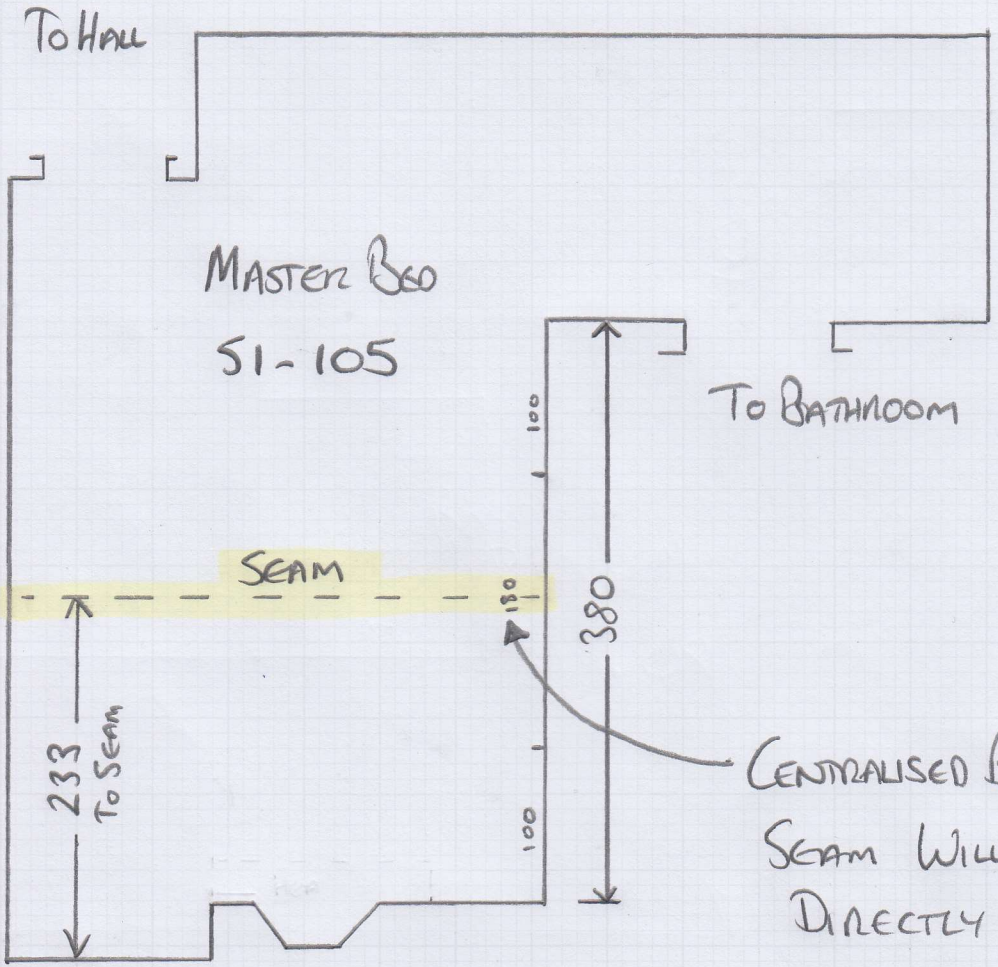

Job No: P28305
Name: R W ARMSTRONG & SONS LTD
Address:

Tel:
Sheet: SEAMING PLAN
1 OF 3

CENTRALISED RUG.
SEAM WILL BE LOCATED
DIRECTLY UNDERNEATH.

Job No: P28305
Name: RW ARMSTRONG
& SONS LTD
Address:

SEAMING PLAN
2 of 3

Job No: P28305
Name: R W ARMSTRONG
Address: & SONS LTD

SEAMING PLAN
3 OF 3

SEAM DOORWAY
To Dressing Room