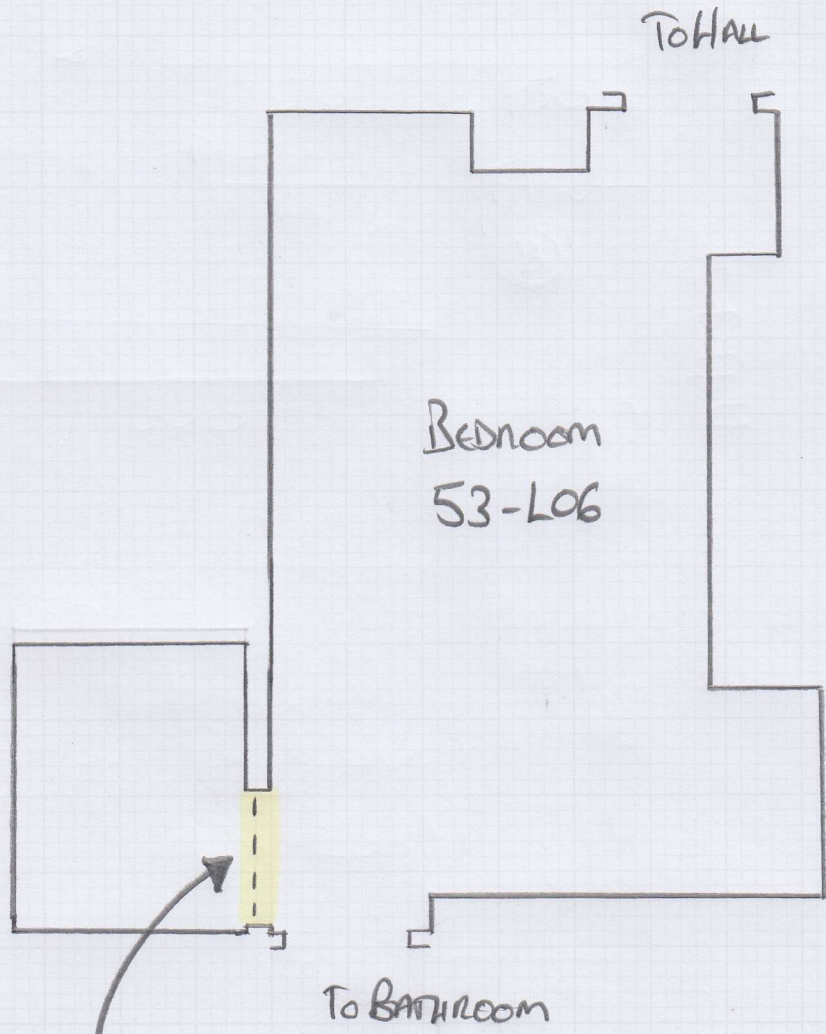

Job No: P28305
Name: R W ARMSTRONG & SONS LTD
Address:

Tel:
Sheet: SEAMING PLAN
1 OF 3

CENTRALISED RUG.
SEAM WILL BE LOCATED
DIRECTLY UNDERNEATH.

Job No: P28305
Name: RW ARMSTRONG
& SONS LTD
Address:

SEAMING PLAN
2 of 3

Job No: P28305
Name: R W ARMSTRONG
Address: & SONS LTD

SEAMING PLAN
3 OF 3

SEAM DOORWAY
To Dressing Room