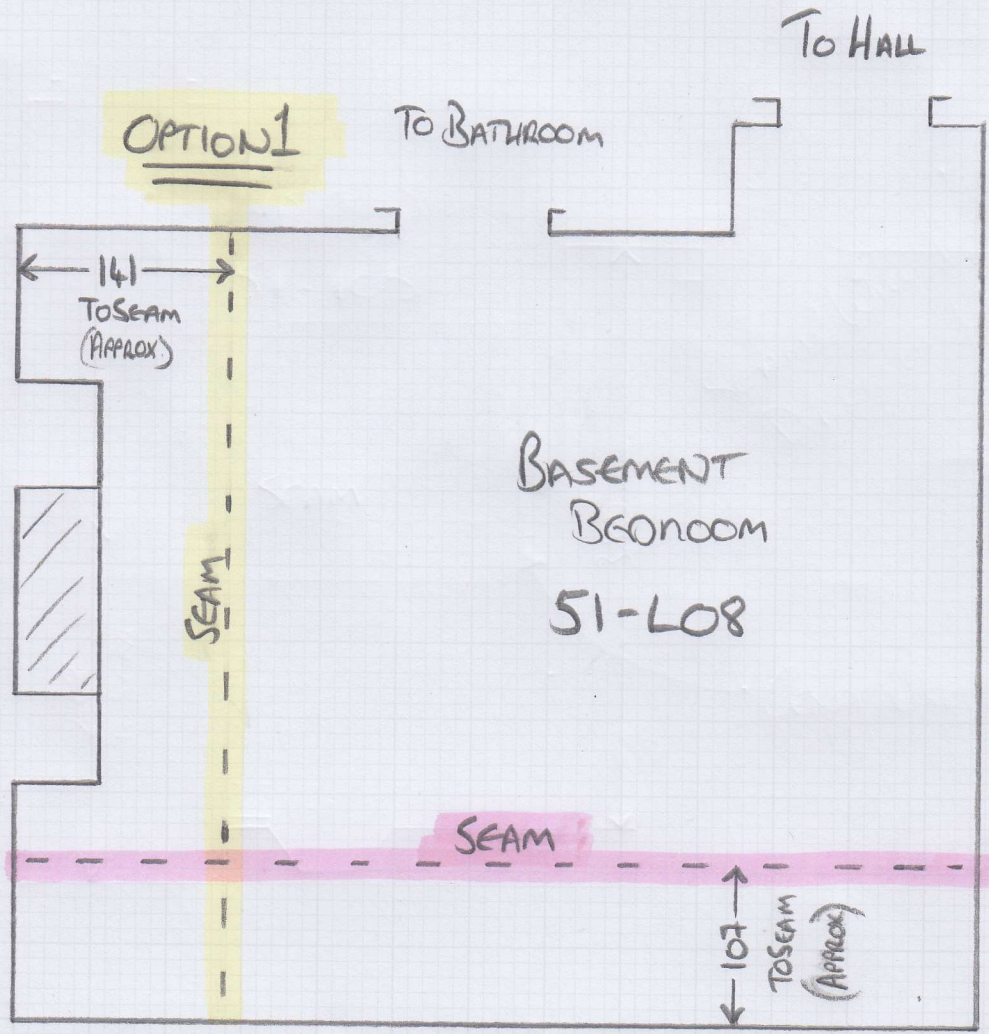

Job No: P28305
Name: R W ARMSTRONG & SONS LTD
Address:

Tel:
Sheet: SEAMING PLAN
1 OF 3

CENTRALISED RUG.
SEAM WILL BE LOCATED
DIRECTLY UNDERNEATH.

Job No: P28305
Name: RW ARMSTRONG
& SONS LTD
Address:

SEAMING PLAN
2 of 3

Job No: P28305
Name: R W ARMSTRONG
Address: & SONS LTD

SEAMING PLAN
3 OF 3

SEAM DOORWAY
To Dressing Room