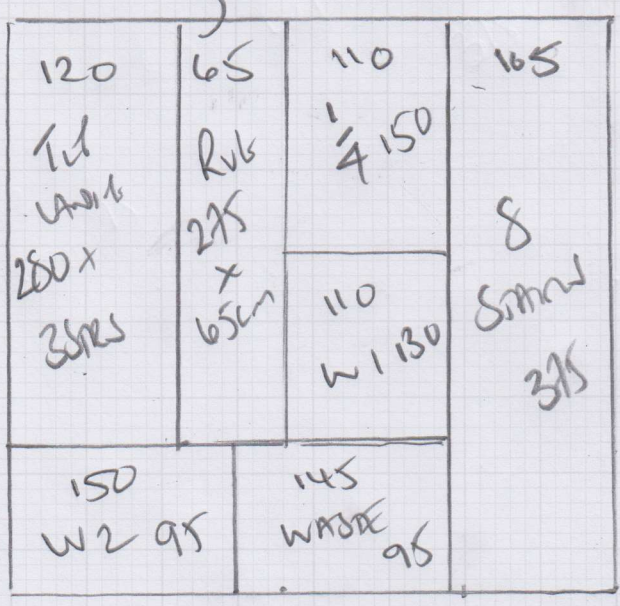

mrcarpet
 Job No: P28398
 Name: JAMES
 Address: 38 PLUADANCE RD
 SWIS SHP
 Tel: _____
 Sheet: _____ of: _____

To BE CUT DOWN
 + WHIPPED AROUND

MAKEDONIA
 Color - - - -
 375 x 400m

15m²

CUT DOWN RUG
 2.75 x 65cm WIDE
 + SEND for WHIPPING
 Color of YARN for WHIPPING
 To BE CONFIRMED!!