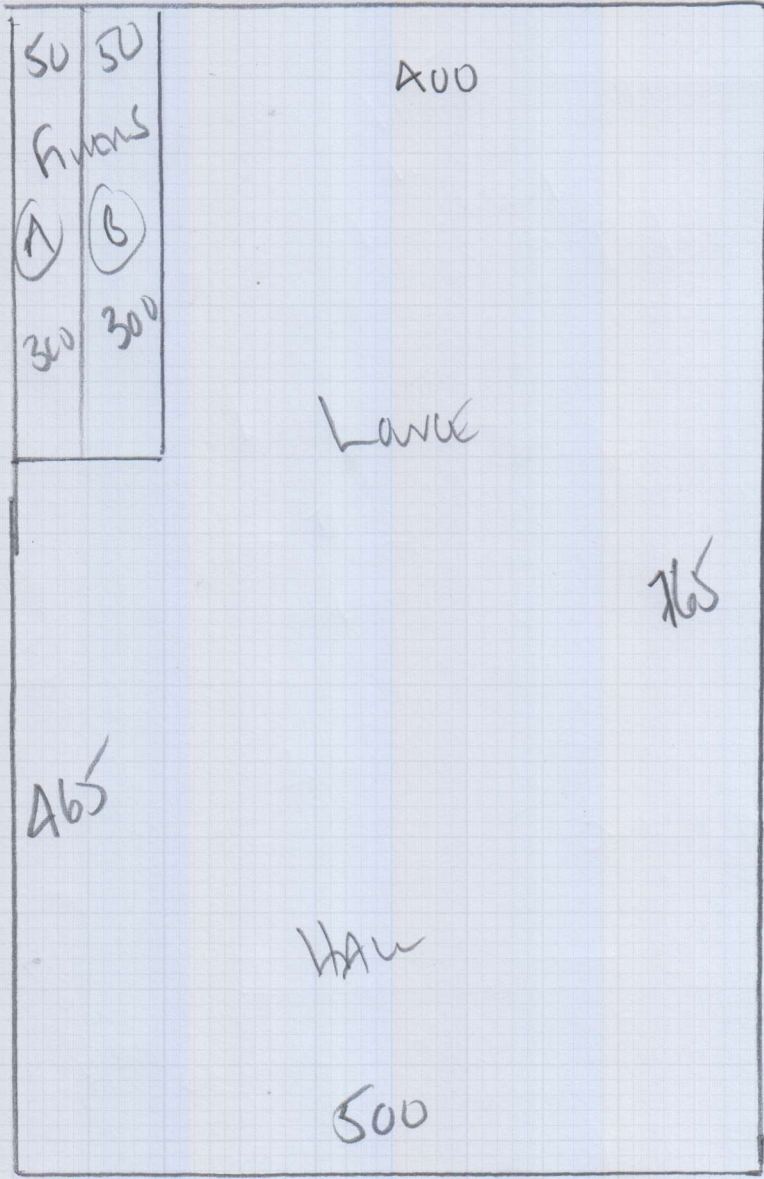

Job No: P28647
Name: HANAOI EIO
Address: 10 Lin Lan House
KESWICK ROAD
SWISSETTS
Sheet: _____ of: _____

TRAVE TRIST 'A'
COUCH

765
765
RAN 765 x 500

3825m²

Job No: P28647
Name: HAMADI EIO
Address: 10 LINCOLN HOUSE
KEWICK ROAD
Tel: SW15 2SS
Sheet: of: