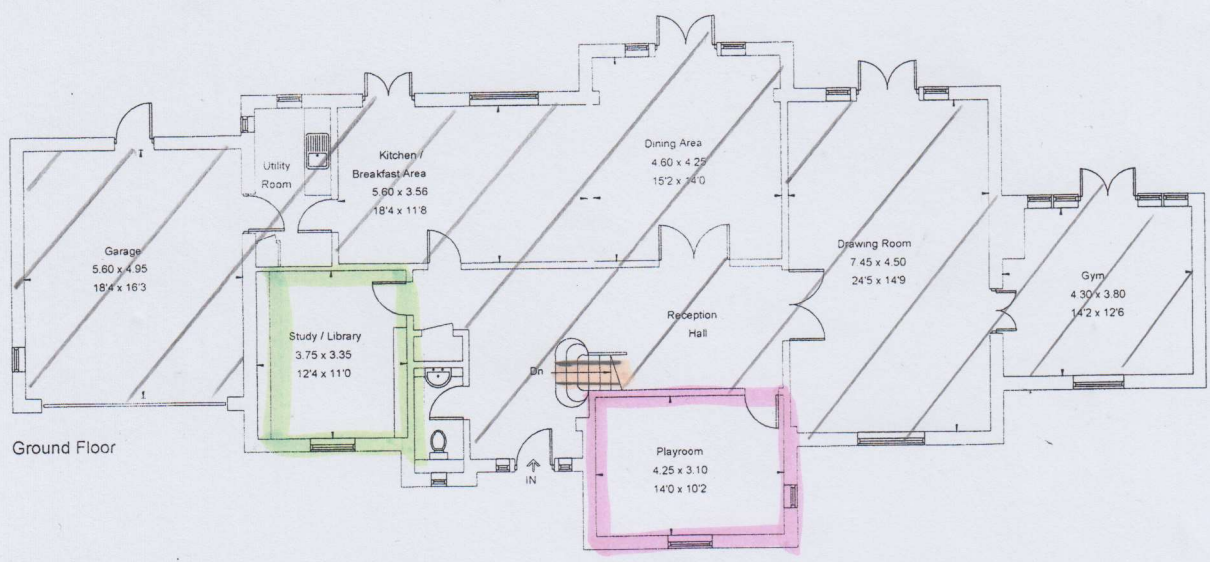

 = Nepal Kanpur - KAN-624

 = Freedom Twist - Ivory

 = Islay - Doeskin

 = Freedom Twist
Col. TBC

P28480
WILLIAMS

SATIN
Send photo