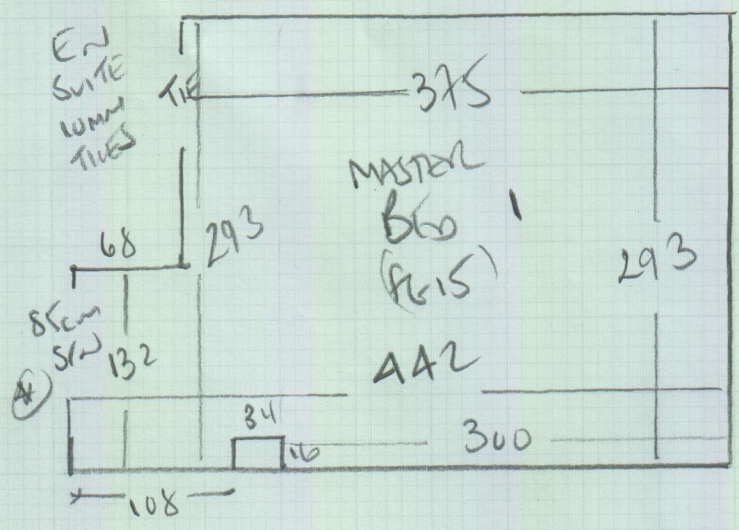

Job No: P28795  
 Name: NEWSUM  
 Address: 38 BEMISH LANE  
 SWIS 106  
 Tel: \_\_\_\_\_  
 Sheet: \_\_\_\_\_ of \_\_\_\_\_

WATER FIBERS  
 A & B TIGHT.

WOOD FIBERS  
 NO UPST  
 5 DOORS NEED EASING!!  
 FURNITURE FIBERS FOR ROOM