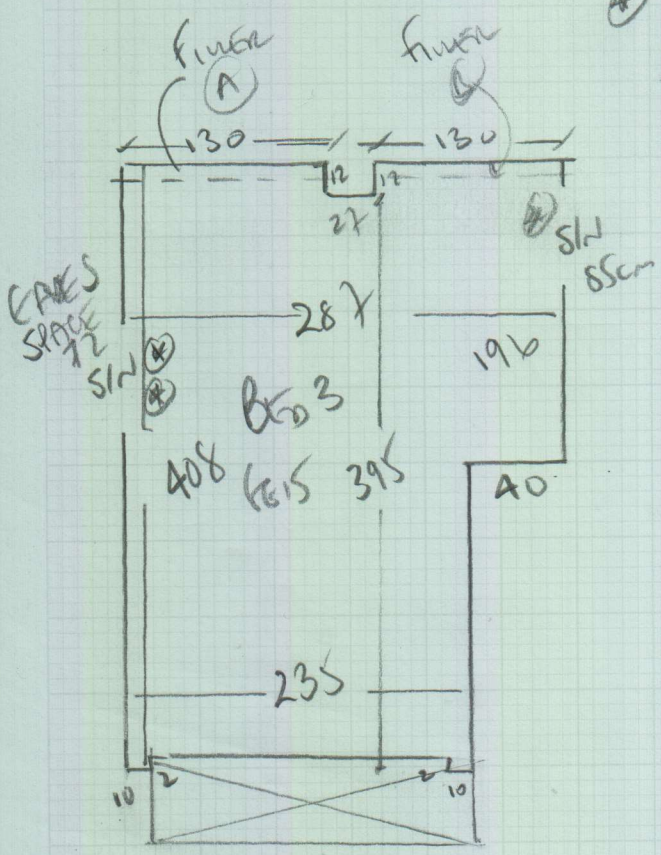

Job No: P28795  
 Name: NEWSUM  
 Address: 38 BEMISH LANE  
 SWIS 106  
 Tel: \_\_\_\_\_  
 Sheet: \_\_\_\_\_ of \_\_\_\_\_

WATER FIBERS  
 A & B TIGHT.

WOOD FIBERS  
 NO UPST  
 5 DOORS NEED EASING!!  
 FURNITURE FIBERS FOR ROOM