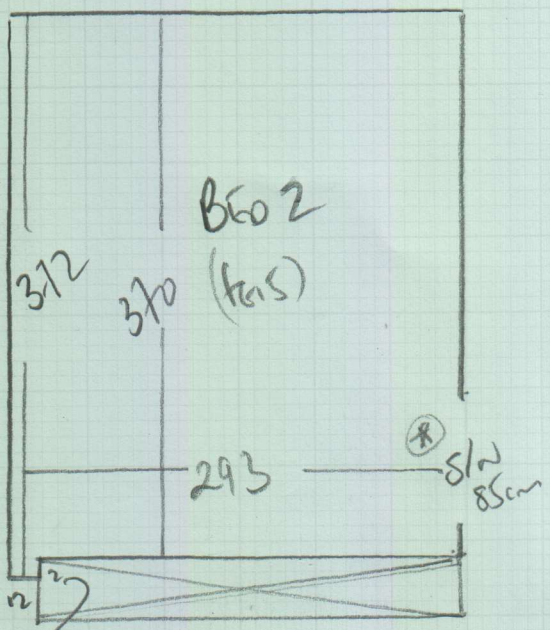

Job No: P28795  
 Name: NEWSUM  
 Address: 38 BEMISH LANE  
 SWIS 106  
 Tel: \_\_\_\_\_  
 Sheet: \_\_\_\_\_ of \_\_\_\_\_

WATER FIBERS  
 A & B TIGHT.

WOOD FIBERS  
 NO UPST  
 5 DOORS NEED EASING!!  
 FURNITURE FIBERS FOR ROOM