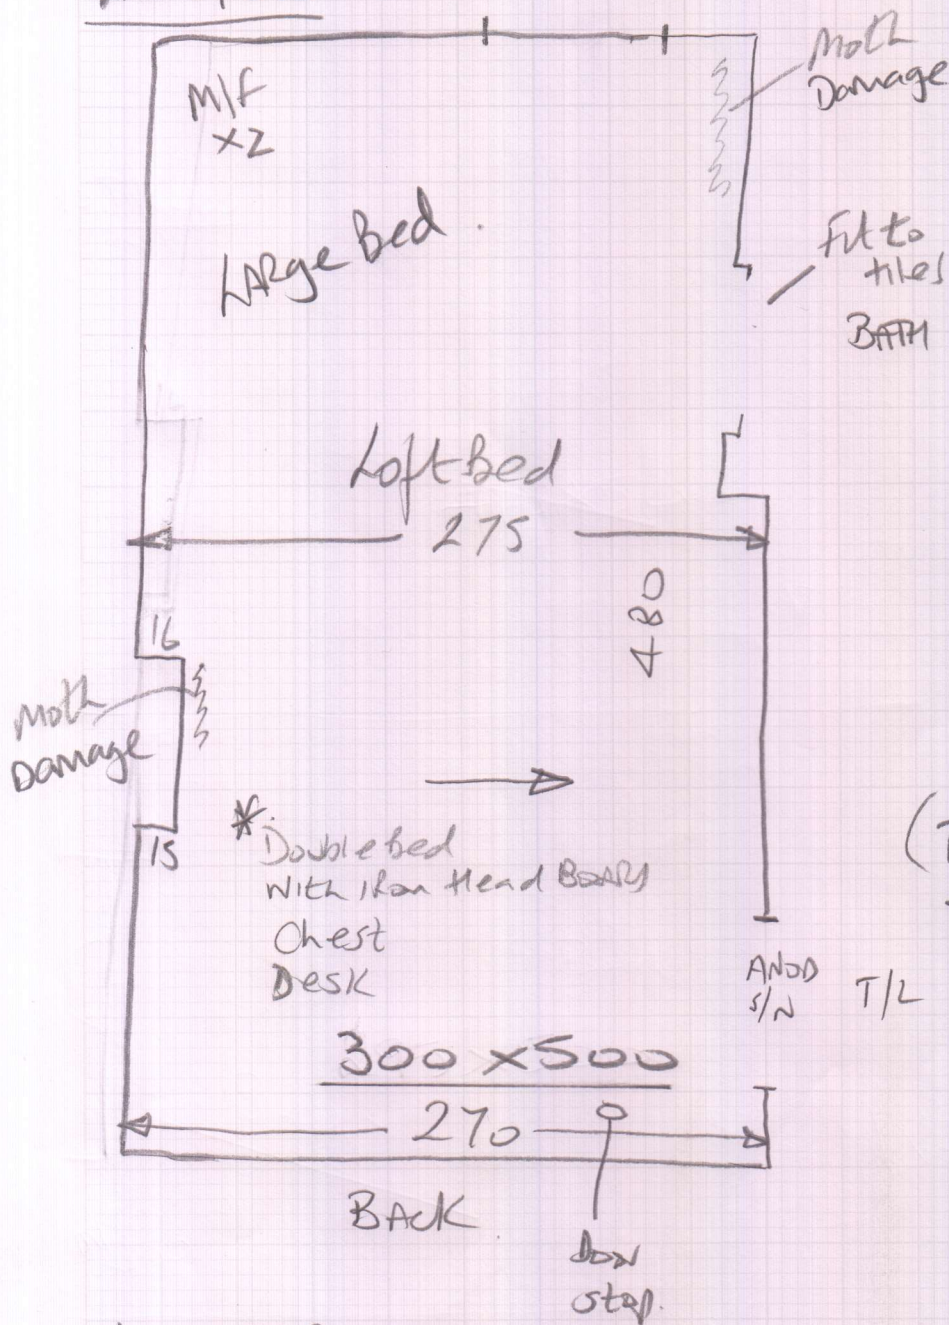

mrcarpet
 Job No: P20903
 Name: Toler
 Address:
 Tel:
 Sheet: of:

Rustic Jewels
Col. Desert Haze

All s/c have
 painted floor.

WALLS RAKE OUT!

* Keys from
 Winkworth
 40 New Kings Rd
 SW6

2nd floor

mrcarpet

Job No: P28903
Name: Toled
Address:
Tel:
Sheet: of:

WANS TAKE out

Cut out Moth damage & Bag up before taking away (it appears to be old damage No signs of current activity)

* MUST LAY PARFELT & Hoover on Completion.