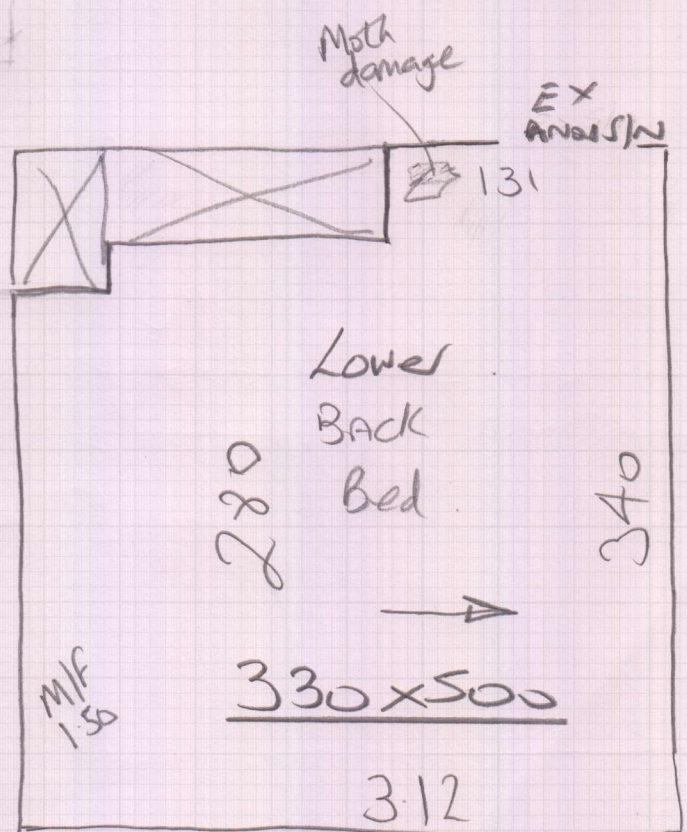

mrcarpet
 Job No: P20903
 Name: Toler
 Address:
 Tel:
 Sheet: of:

Rustic Jewels
Col. Desert Haze

All s/c have
 painted floor.

WALLS RAKE OUT!

* Keys from
 Winkworth
 40 New Kings Rd
 SW6

2nd floor

mrcarpet

Job No: P28903
Name: Toled
Address:
Tel:
Sheet: of:

WANS TAKE out

Cut out Moth damage & Bag up before taking away (it appears to be old damage No signs of current activity)

* MUST LAY PARFELT & Hoover on Completion.