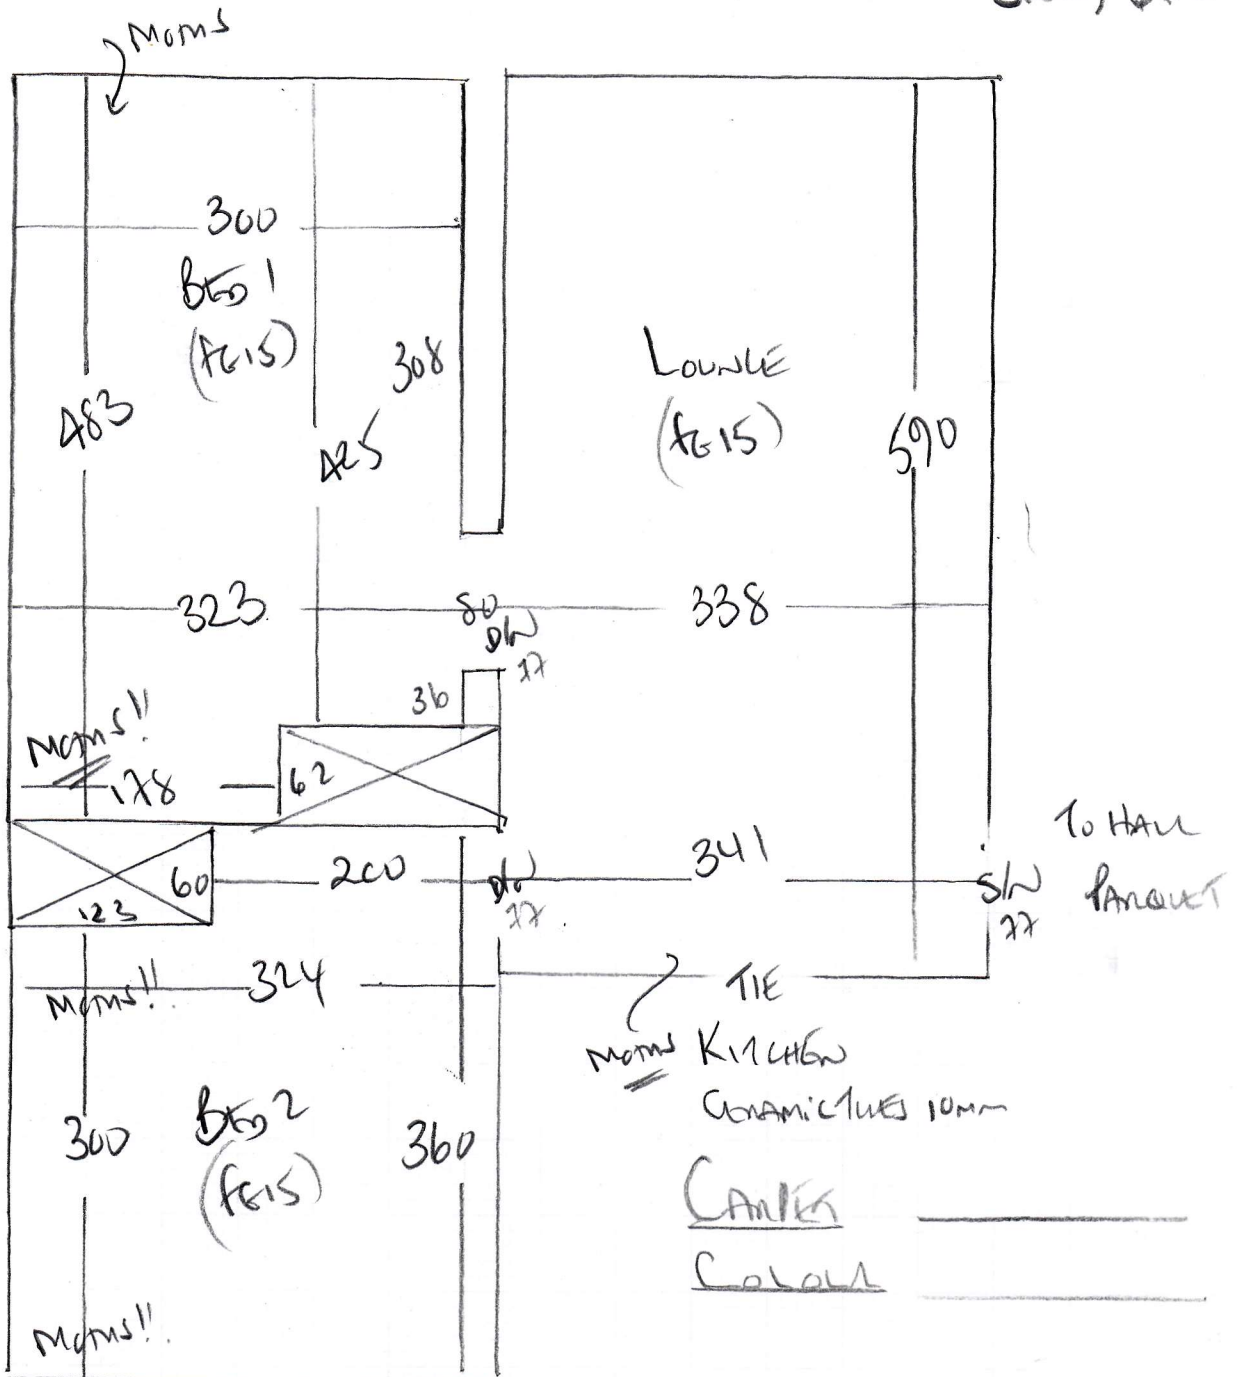

P29065
 Lots in South final
 B Cranford Lodge
 VICTORIA DRIVE
 SW19 6HH

Bed 1 340 x 500 1/2 n²
 Bed 2 340 x 400 13.60 m²
 30.60 m²

Lounge (Bed 1) Hallway

600 x 400
 495 x 400
 340 x 400

5740 m²

1735 x 400

P29065

3rd call of 3

Notes for Measure

Estimator: Colin

Lets In Southfields Ltd, 13 Cranford Lodge

Date of Measure: Mon, 3 Jun 19

At: KEYS

Site Address:

13 Cranford Lodge
Victoria Drive

Lets In Southfields Ltd, 13 Cranford Lodge

Date of Measure Mon, 3 Jun 19

At KEYS

Floor: Wood / Concrete / other Wood Block on Concrete in Landing
26ers

S/edge: Wood/Concrete/No pin/existing (if existing, allow 2 sticks to supplement where necessary)

Tape size: X 1½" / 2" / 3" / 5"

Style: X Top taping / Side binding

Stairrods: X Type _____ Nr _____ Size _____

Must Read: KEYS FROM 12 DEEPPDALE, SW19 5EZ