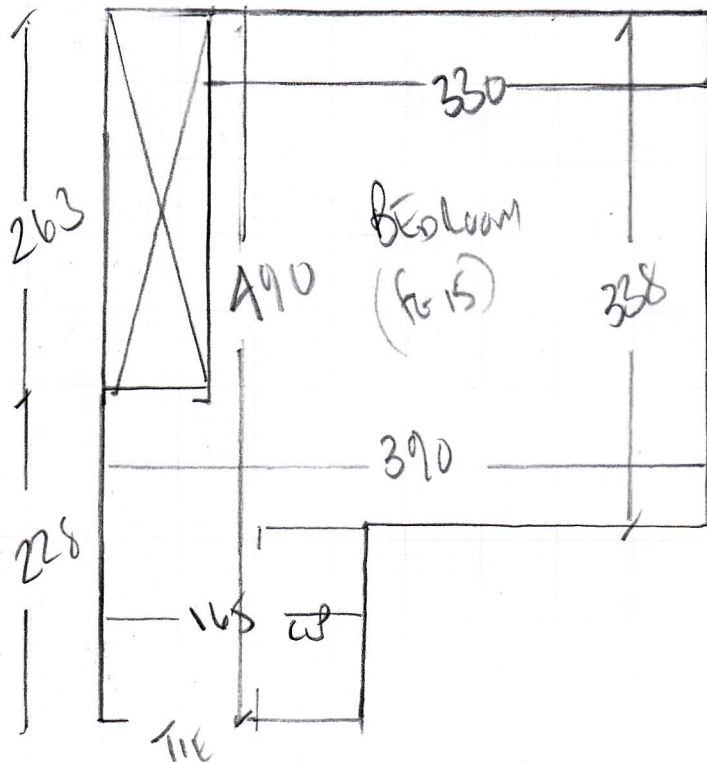

P29107
 2 DRACO GATE
 ELMHURST ROAD
 SWIS IX P

Beoloom

Suber Span free twist
 Coral Cement
 600 x 400
 (20m²)

Concrete floor
 STAIR DOWN
 NO CLOSET TO DRIFT / FEET ONLY TO DRIFT
 FURNITURE FEELS BED + 2 CHEST DRAWERS

Fit NEW Air MESH + NEW Air MESH to MAIN Beoloom

P29107

2nd call of 3

Notes for Measure

Estimator: Colin

Mrs S Foster, 2 Drayco Gate

Date of Measure: Mon, 24 Jun 19

At: 10.00am-11.00am

Tape size: 1 1/2" X 2" / 3" / 5"

Style: X Top taping / Side binding

Stairrods: X Type _____ Nr _____ Size _____

NO CARPET DOWN

Fit 2x New Air
TILES TO BED x 2

Must Read: Customer will be at home