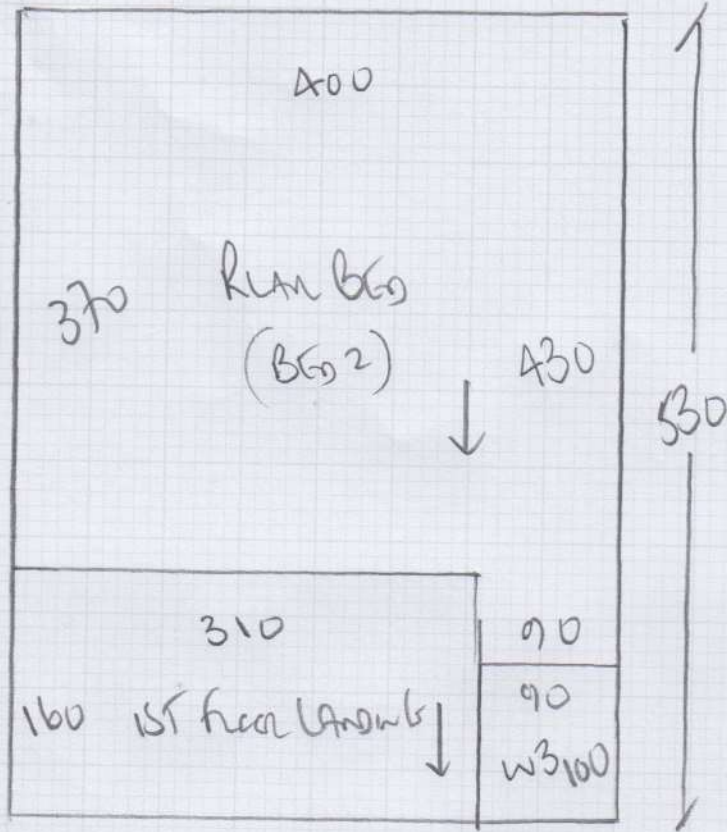

Job No: P29199
 Name: CUNDAN
 Address: 4 WARWICK DRIVE
 SWIS 6LB
 Tel:
 Sheet: of

3 BEG STAIRS + LANDINGS

Plan 1 530 x 400

Plan 2 450 x 400

Master BEG 600 x 400

1580 x 400

63.6 m²

Job No: P29199
 Name: CUNDALL
 Address: 4 WARWICK DRIVE
 SWIS 6LS
 Tel: _____
 Sheet: _____ of _____

P29199

1st call of 3

Notes for Measure

Estimator: Colin

Ms Katy Cundall, 4 Warwick Drive

Date of Measure: Thu, 15 Aug 19

At: 9am

**Site Address:
4 Warwick Drive**

S/L & 3 Beds. Q1) Tralee 40, col. TBC Q2) Tralee 50,col tbc Q3) York, col. tbc.

Instructions and Estimators comments

Quote 8mm PU Foam + options for 10mm in Beds & Heavy rubber for S/L

Must Read!

Customer will be home

Tape size: 1 1/2" / 2" / 3" / 5"

Style: Top taping / Side binding

Stairrods: Type _____ Nr _____ Size _____

Must Read: Customer will be home