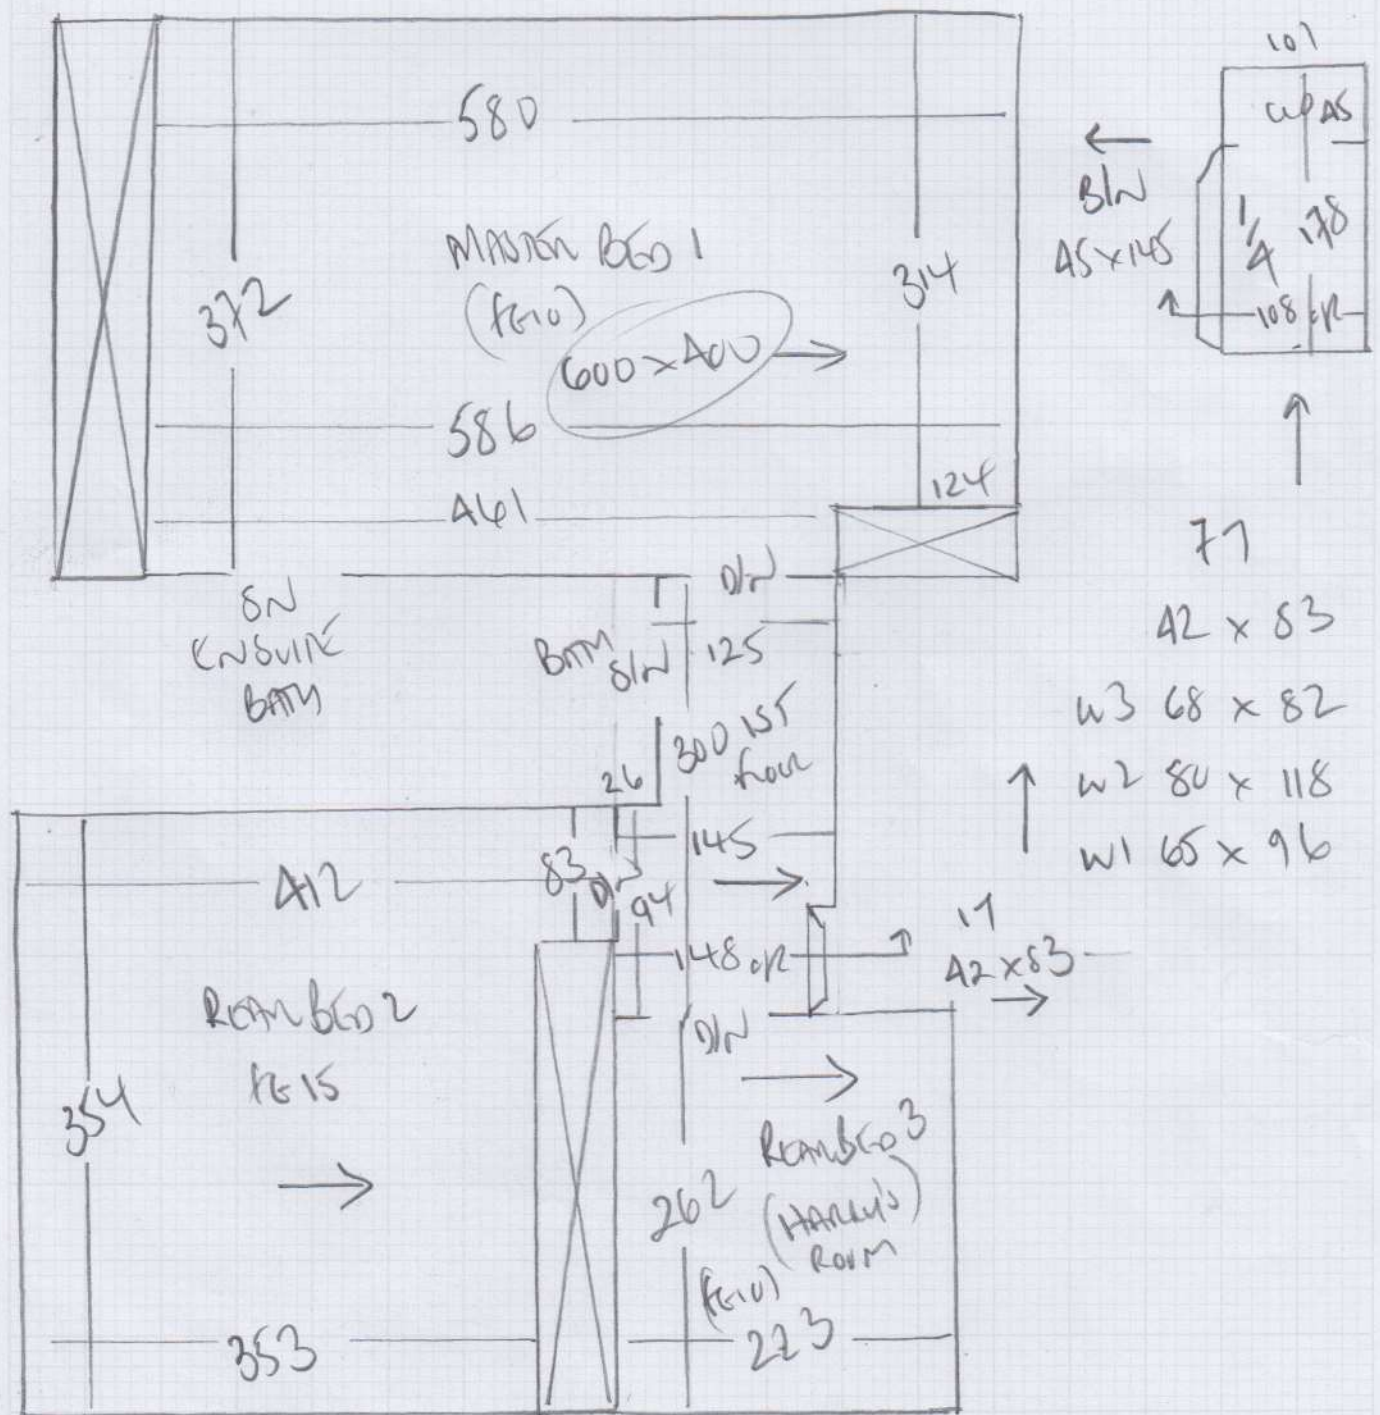

Job No: P29199
 Name: CUNDAN
 Address: 4 WARWICK DRIVE
 SWIS 6LB
 Tel:
 Sheet: of

3 BEG STAIRS + LANDINGS

Plan 1 530 x 400

Plan 2 450 x 400

Master BEG 600 x 400

1580 x 400

63.6 m²

Job No: P29199
 Name: CUNDALL
 Address: 4 WARWICK DRIVE
 SWIS 6LS
 Tel: _____
 Sheet: _____ of _____

P29199

1st call of 3

Notes for Measure

Estimator: Colin

Ms Katy Cundall, 4 Warwick Drive

Date of Measure: Thu, 15 Aug 19

At: 9am

**Site Address:
4 Warwick Drive**

Office Ref: P29199

Ms Katy Cundall, 4 Warwick Drive

Date of Measure Thu, 15 Aug 19

At 9am

Floor: Wood / Concrete / other _____

S/edge: Wood / Concrete / No pin / existing (if existing, allow 5 sticks to supplement where necessary)

Tape size: 1 1/2" / 2" / 3" / 5"

Style: Top taping / Side binding

Stairrods: Type _____ Nr _____ Size _____

Must Read: Customer will be home