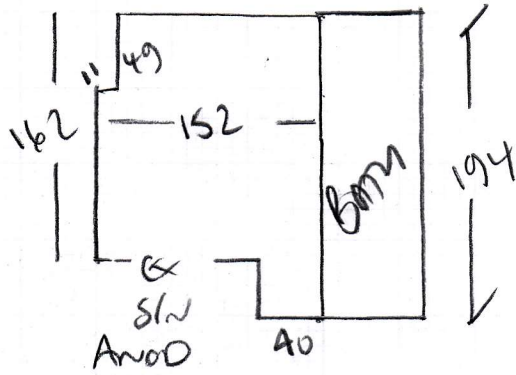

151 from bathroom

P29219  
WILLIAMS  
23 WEISS/LAD  
SWISS IDH

Rhinohair/TANKET  
CONTEMPORARY TILES  
CUBE TIVE BLUE SS27 152

↓  $210 \times 200 = 420m^2$

**P29219**

**2nd call of 2**

**Notes for Measure**

**Estimator: Colin**

**Ms Lucy Williams, 23 Weiss Road**

**Date of Measure: Thu, 29 Aug 19**

**At: 10.00am-10.30am**

**Site Address:**

**23 Weiss Road  
Putney**

**LONDON**

**SW15 1DH**

Bathroom - Cushion Vinyl

**Instructions and Estimators comments**

Quote Tarkett Contemporray Tiles Cube Tile Blue 5827 152 (code for 2.00m width)

**Must Read!**

**Not before 10.00am**

Ms Lucy Williams, 23 Weiss Road

Tape size: 1 1/2" /  2" / 3" / 5"

Style:  Top taping / Side binding

Stairrods: Type \_\_\_\_\_ Nr \_\_\_\_\_ Size \_\_\_\_\_

Must Read: Not before 10.00am