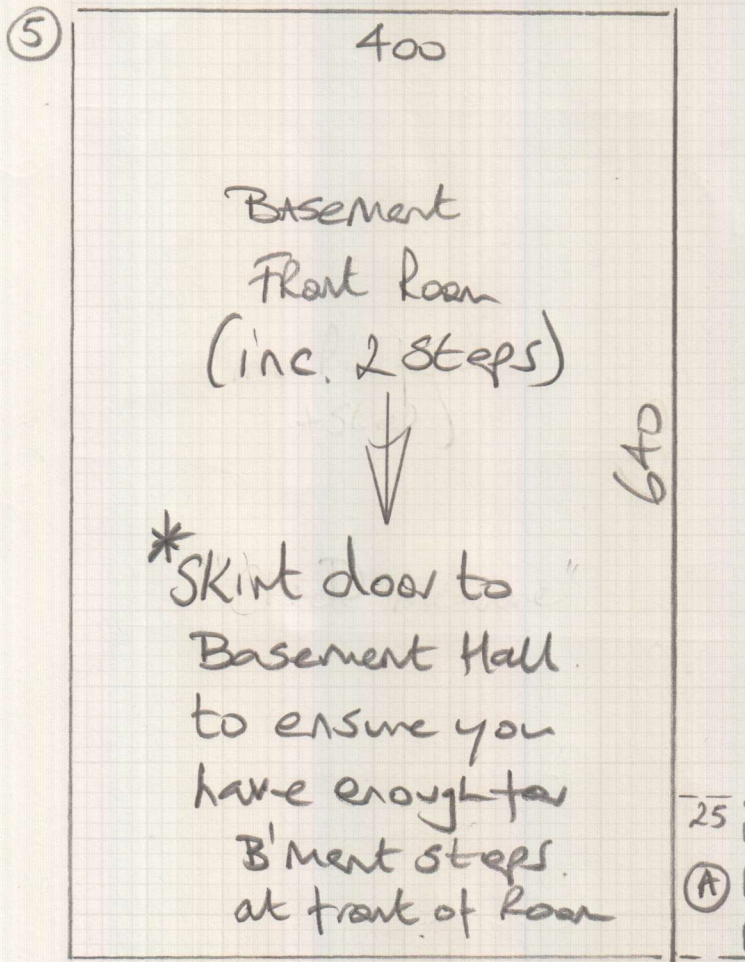

- Master Bed 740 x 400
 - Basement Middle 315 x 400
 - Cut Plan ① 720 x 400
 - Cut Plan ② 425 x 400
 - Cut Plan ③ 370 x 400
 - Cut Plan ④ 270 x 400
 - Cut Plan ⑤ 640 x 400
-
- 3480 x 400
- = 13920m²

②

ORDERED 1 Roll @ 25m
+ 11.00 Cut
See Roll Breakdown Below

MARK up &
Store @
W/H until
Phase 2

2500	1100
740	425
315	370
720	270
640	<u>35</u>
<u>85</u>	

mrcarpet

Job No: P29236

Name: Rubix

Address:

Tel: (246)

Sheet: