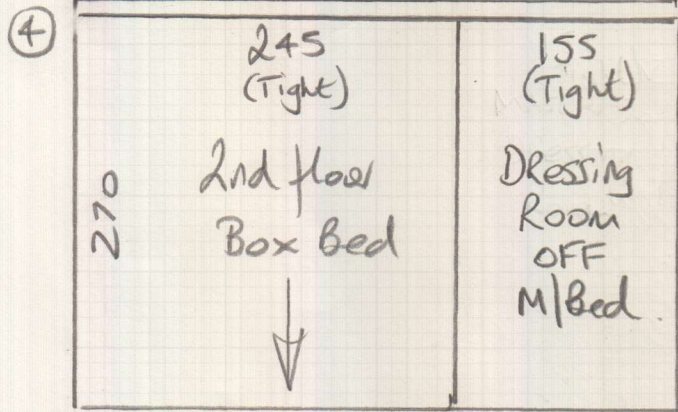

①

mrcarpet

Job No: P29236

Name: Rubix

Address:

Tel: (106)

Sheet:

Bella Donna
Col. VMK.430 Bamboo Mat

- Master Bed 740 x 400
 - Basement Middle 315 x 400
 - Cut Plan ① 720 x 400
 - Cut Plan ② 425 x 400
 - Cut Plan ③ 370 x 400
 - Cut Plan ④ 270 x 400
 - Cut Plan ⑤ 640 x 400
-
- 3480 x 400
- = 13920m²

②

ORDERED 1 Roll @ 25m
+ 11.00 Cut
See Roll Breakdown Below

MARK up &
Store @
W/H until
Phase 2

2500	1100
740	425
315	370
720	270
640	<u>35</u>
<u>85</u>	

mrcarpet

Job No: P29236

Name: Rubix

Address:

Tel: (246)

Sheet:

Bella Donna
Col. UMK 430

* Need 1 Double Door Width of Nisheen T/E for M/Bath opening on Phase 1.

3 of 6

P29236
Rubix

(446)

Job No:
Name:
Address:
Tel:
Street:

* pocket doors, only 20mm clearance.

BACK