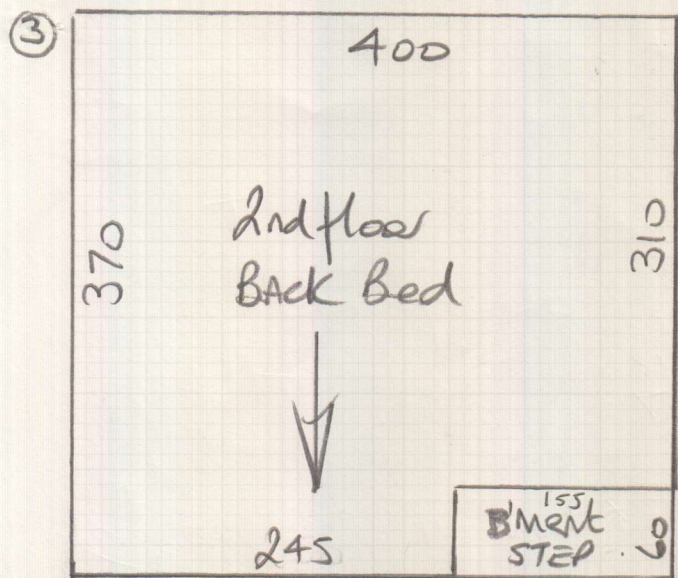

①

mrcarpet

Job No: P29236

Name: Rubix

Address:

Tel: (106)

Sheet:

Bella Donna
Col. VMK.430 Bamboo Mat

- Master Bed 740 x 400
 - Basement Middle 315 x 400
 - Cut Plan ① 720 x 400
 - Cut Plan ② 425 x 400
 - Cut Plan ③ 370 x 400
 - Cut Plan ④ 270 x 400
 - Cut Plan ⑤ 640 x 400
-
- 3480 x 400
- = 13920m²

②

ORDERED 1 Roll @ 25m
+ 11.00 Cut
See Roll Breakdown Below

MARK up &
Store @
W/H until
Phase 2

2500	1100
740	425
315	370
720	270
640	<u>35</u>
<u>85</u>	

mrcarpet

Job No: P29236

Name: Rubix

Address:

Tel: (246)

Sheet:

Bella Donna
Col. UMK 430

* Need 1 Double Door Width of Nisheen T/E for M/Bath opening on Phase 1.

3 of 6

P29236
Rubix

(446)

Job No:
Name:
Address:
Tel:
Street:

* pocket doors, only 20mm clearance.

BACK