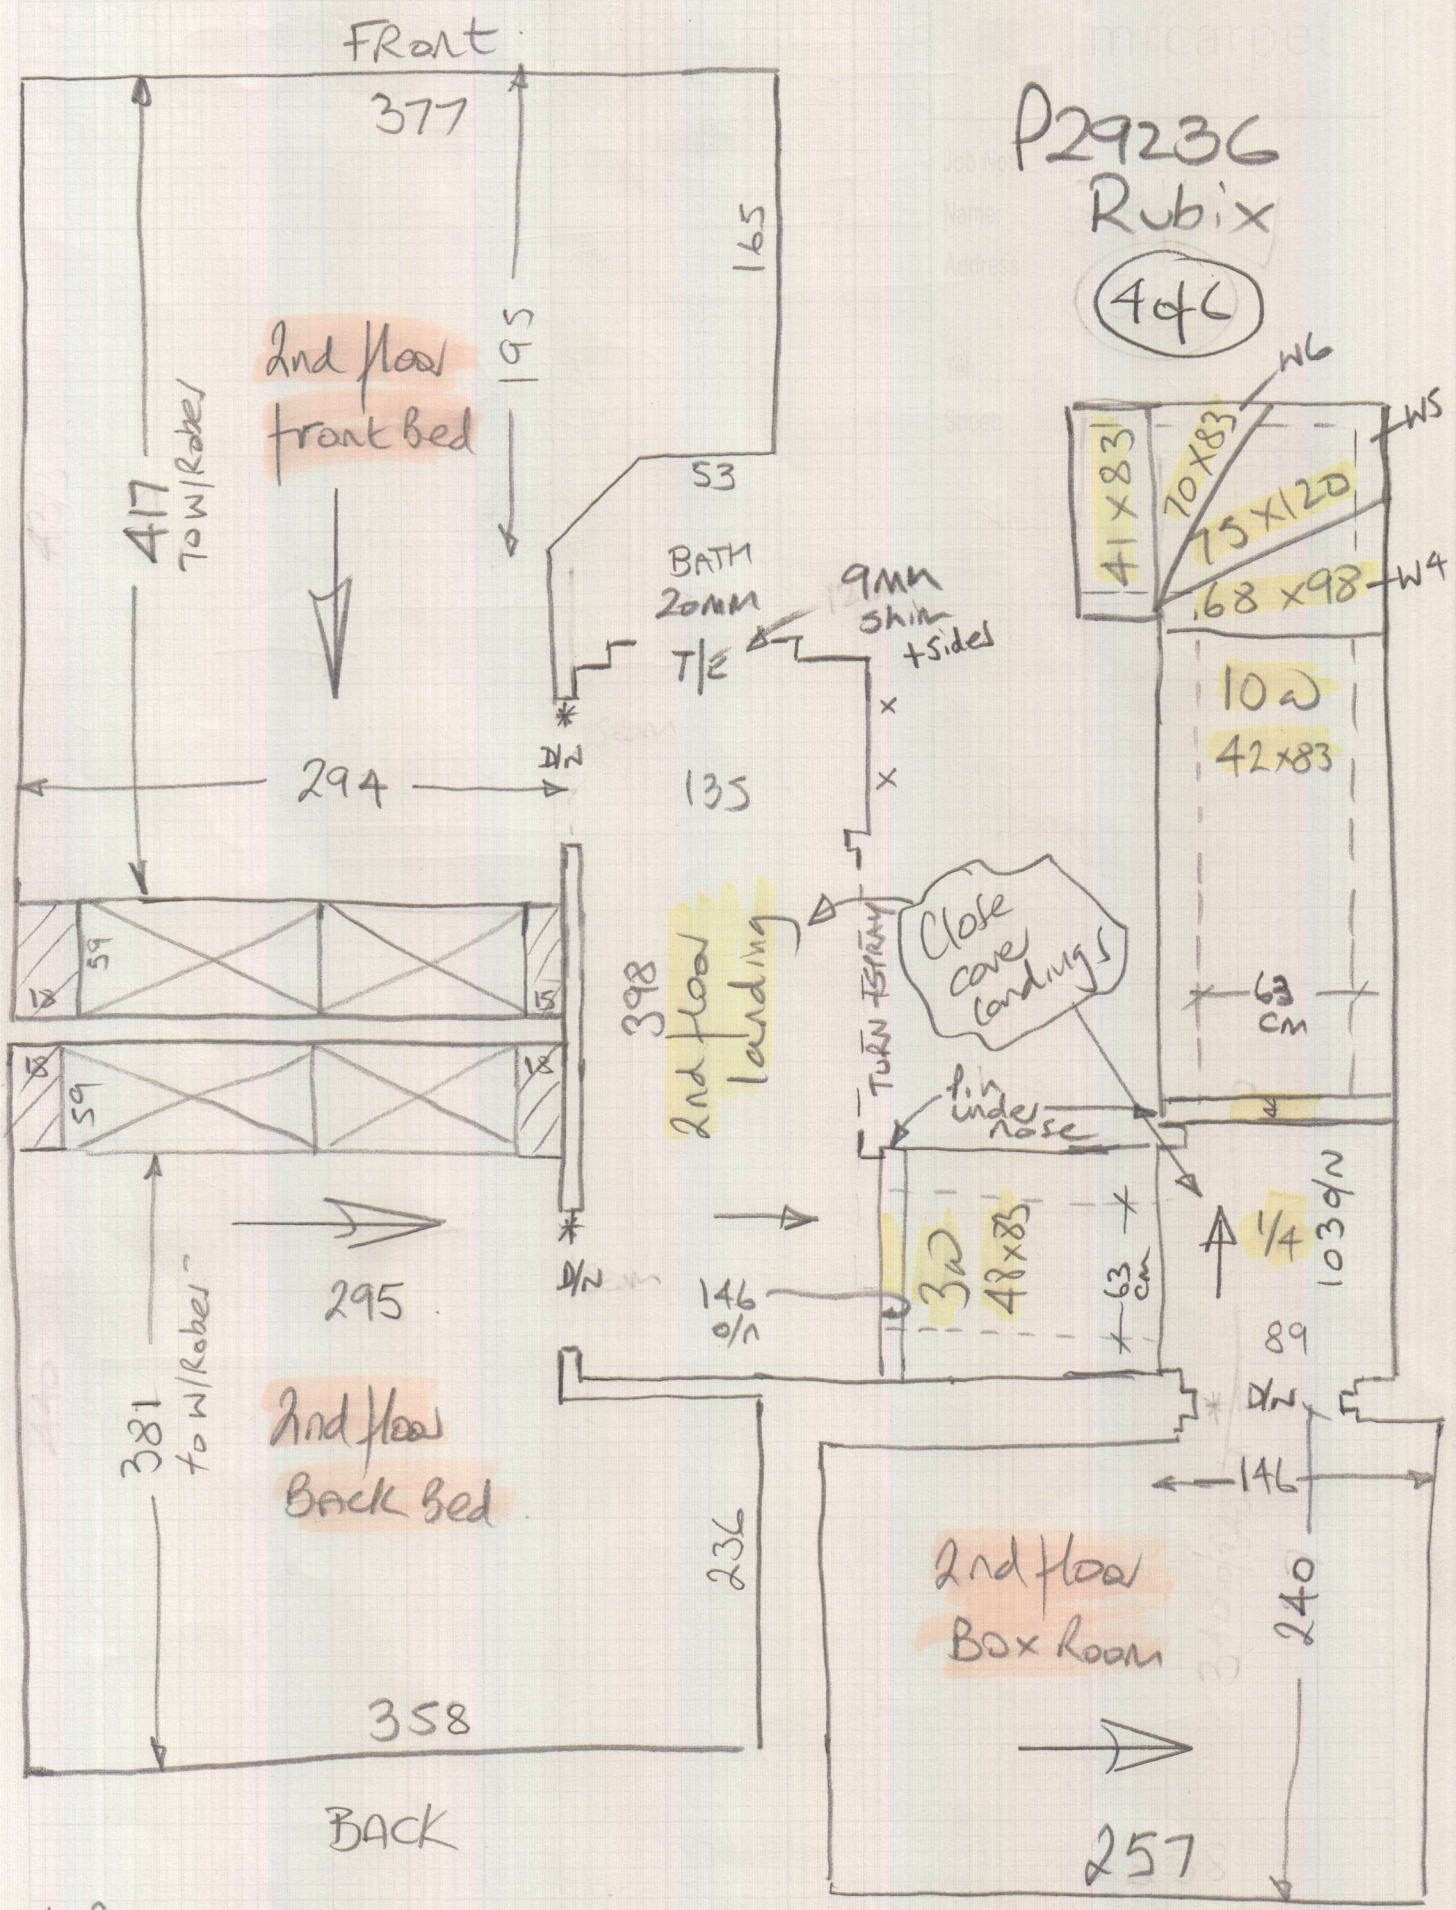

- Master Bed 740 x 400
 - Basement Middle 315 x 400
 - Cut Plan ① 720 x 400
 - Cut Plan ② 425 x 400
 - Cut Plan ③ 370 x 400
 - Cut Plan ④ 270 x 400
 - Cut Plan ⑤ 640 x 400
-
- 3480 x 400
- = 13920m²

②

ORDERED 1 Roll @ 25m
+ 11.00 Cut
See Roll Breakdown Below

MARK up &
Store @
W/H until
Phase 2

2500	1100
740	425
315	370
720	270
640	<u>35</u>
<u>85</u>	

mrcarpet

Job No: P29236

Name: Rubix

Address:

Tel: (246)

Sheet:

Bella Donna
Col. UMK 430

* Need 1 Double Door Width of Nisheen T/E for M/Bath opening on Phase 1.

3 of 6

P29236
Rubix

(446)

Job No:
Name:
Address:
Tel:
Street:

* pocket doors, only 20mm clearance.

BACK