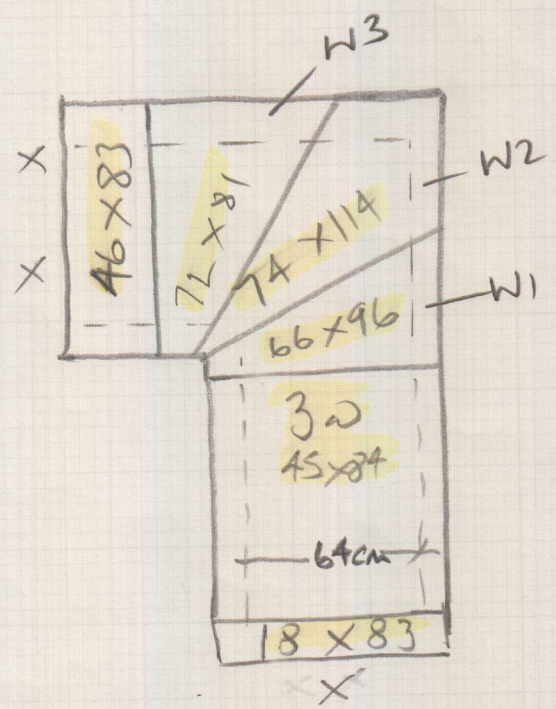

- Master Bed 740 x 400
 - Basement Middle 315 x 400
 - Cut Plan ① 720 x 400
 - Cut Plan ② 425 x 400
 - Cut Plan ③ 370 x 400
 - Cut Plan ④ 270 x 400
 - Cut Plan ⑤ 640 x 400
-
- 3480 x 400
- = 13920m²

②

ORDERED 1 Roll @ 25m
+ 11.00 Cut
See Roll Breakdown Below

MARK up &
Store @
W/H until
Phase 2

2500	1100
740	425
315	370
720	270
640	<u>35</u>
<u>85</u>	

mrcarpet

Job No: P29236

Name: Rubix

Address:

Tel: (246)

Sheet:

Bella Donna
Col. UMK 430

* Need 1 Double Door Width of Nisheen T/E for M/Bath opening on Phase 1.

3 of 6

P29236
Rubix

(446)

Job No:
Name:
Address:
Tel:
Street:

* pocket doors, only 20mm clearance.

BACK