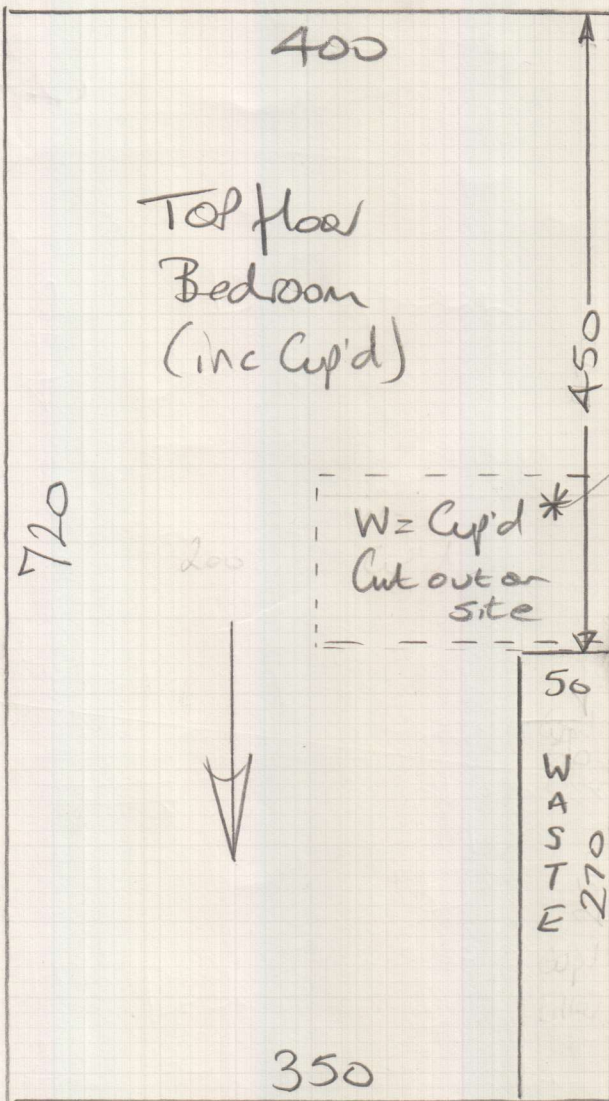

①

mrcarpet

Job No: P29236

Name: Rubix

Address:

Tel: (106)

Sheet:

Bella Donna
Col. VMK.430 Bamboo Mat

- Master Bed 740 x 400
 - Basement Middle 315 x 400
 - Cut Plan ① 720 x 400
 - Cut Plan ② 425 x 400
 - Cut Plan ③ 370 x 400
 - Cut Plan ④ 270 x 400
 - Cut Plan ⑤ 640 x 400
-
- 3480 x 400
- = 13920m²

②

ORDERED 1 Roll @ 25m
+ 11.00 Cut
See Roll Breakdown Below

MARK up &
Store @
W/H until
Phase 2

2500	1100
740	425
315	370
720	270
640	<u>35</u>
<u>85</u>	

mrcarpet

Job No: P29236

Name: Rubix

Address:

Tel: (246)

Sheet:

Bella Donna
Col. UMK 430

* Need 1 Double Door Width of Nisheen T/E for M/Bath opening on Phase 1.

3 of 6

P29236
Rubix

(446)

Job No:
Name:
Address:
Tel:
Street:

* pocket doors, only 20mm clearance.

BACK