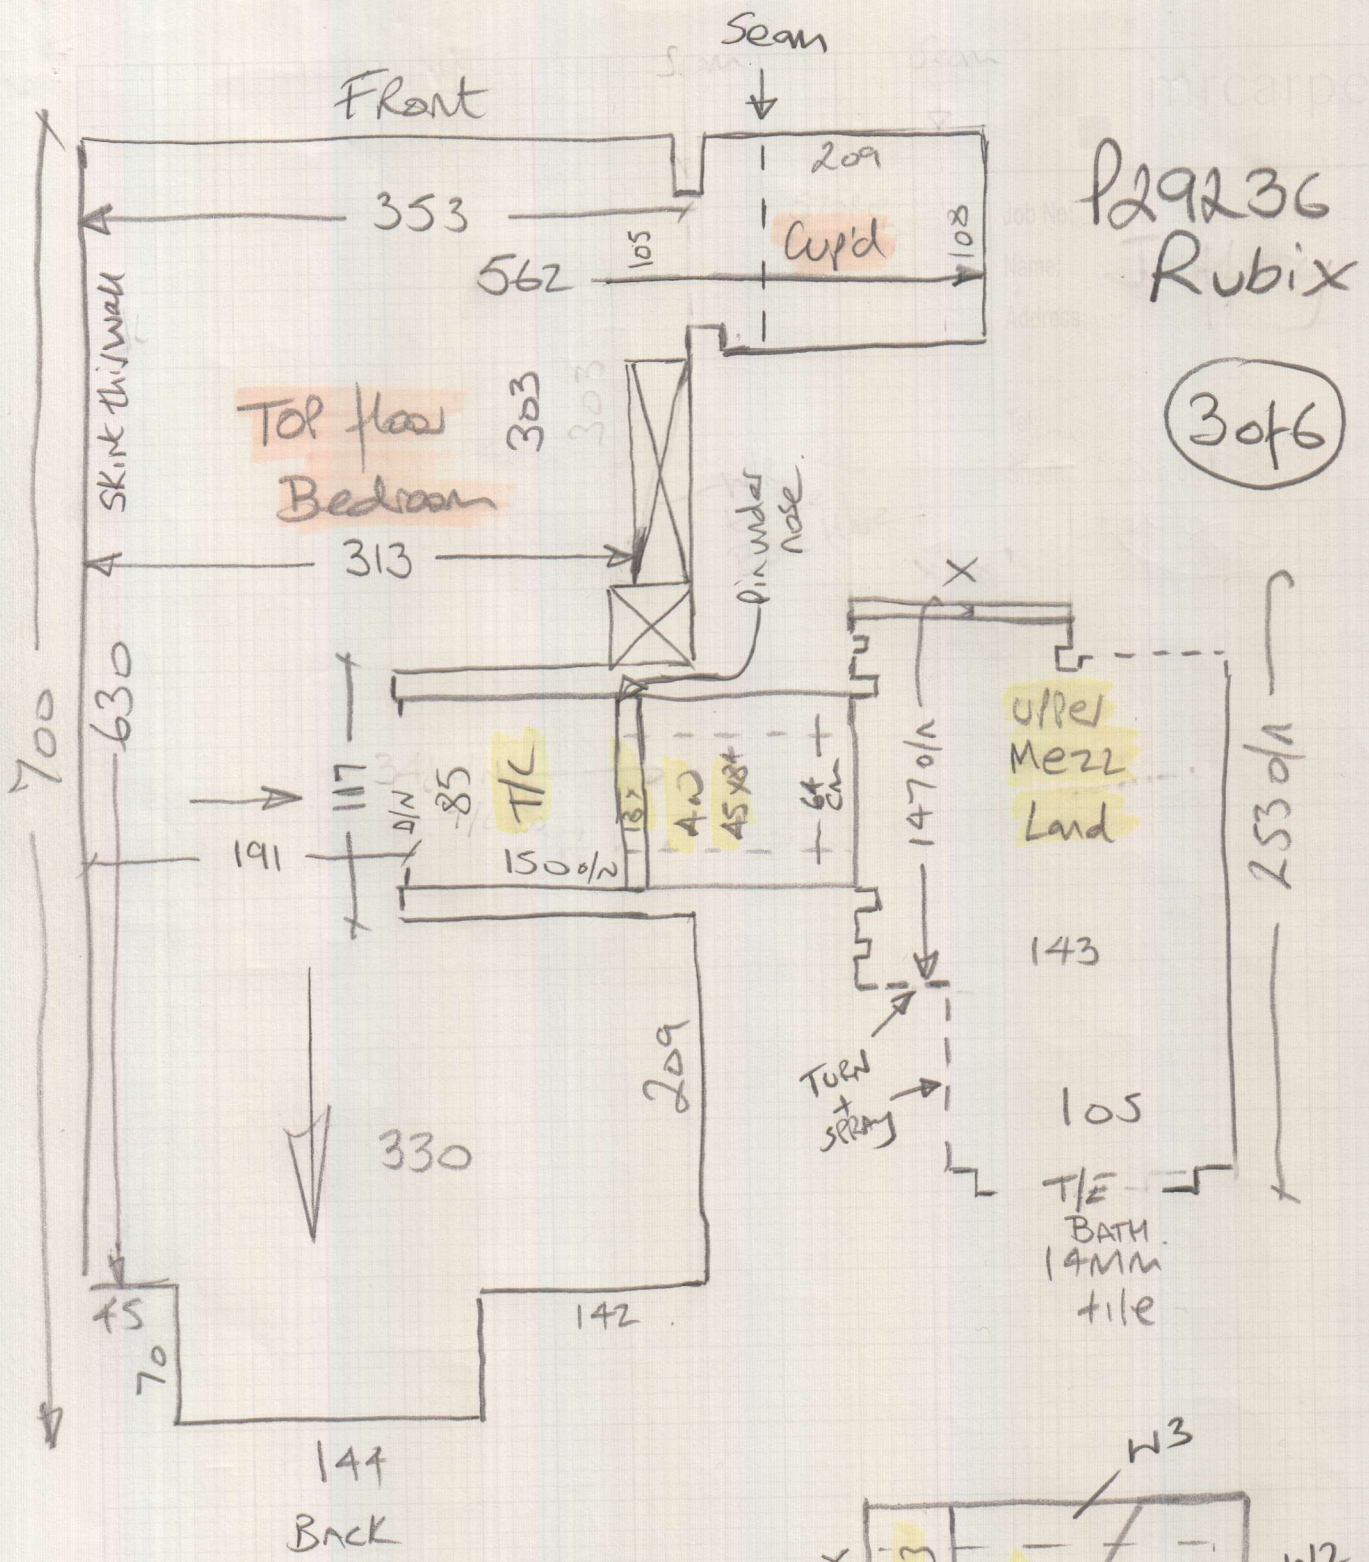

- Master Bed 740 x 400
 - Basement Middle 315 x 400
 - Cut Plan ① 720 x 400
 - Cut Plan ② 425 x 400
 - Cut Plan ③ 370 x 400
 - Cut Plan ④ 270 x 400
 - Cut Plan ⑤ 640 x 400
-
- 3480 x 400
- = 13920m²

②

ORDERED 1 Roll @ 25m
+ 11.00 Cut
See Roll Breakdown Below

MARK up &
Store @
W/H until
Phase 2

2500	1100
740	425
315	370
720	270
640	<u>35</u>
<u>85</u>	

mrcarpet

Job No: P29236

Name: Rubix

Address:

Tel: (246)

Sheet:

Bella Donna
Col. UMK 430

* Need 1 Double Door Width of Nisheen T/E for M/Bath opening on Phase 1.

3 of 6

P29236
Rubix

(446)

Job No:
Name:
Address:
Tel:
Street:

* pocket doors, only 20mm clearance.

BACK