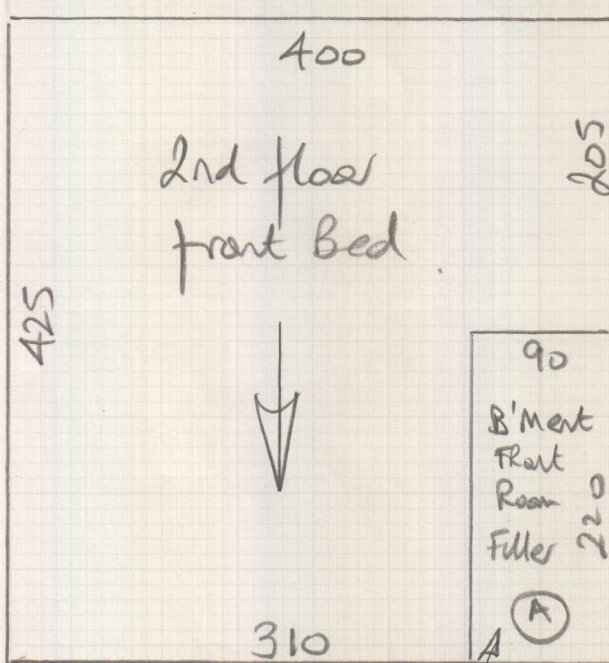

①

mrcarpet

Job No: P29236

Name: Rubix

Address:

Tel: (106)

Sheet:

Bella Donna
Col. VMK.430 Bamboo Mat

- Master Bed 740 x 400
 - Basement Middle 315 x 400
 - Cut Plan ① 720 x 400
 - Cut Plan ② 425 x 400
 - Cut Plan ③ 370 x 400
 - Cut Plan ④ 270 x 400
 - Cut Plan ⑤ 640 x 400
-
- 3480 x 400
- = 13920m²

②

ORDERED 1 Roll @ 25m
+ 11.00 Cut
See Roll Breakdown Below

MARK up &
Store @
W/H until
Phase 2

2500	1100
740	425
315	370
720	270
640	<u>35</u>
<u>85</u>	

mrcarpet

Job No: P29236

Name: Rubix

Address:

Tel: (246)

Sheet:

Bella Donna
Col. UMK 430

* Need 1 Double Door Width of Nisheen T/E for M/Bath opening on Phase 1.

3 of 6

P29236
Rubix

(446)

Job No:
Name:
Address:
Tel:
Street:

* pocket doors, only 20mm clearance.

BACK