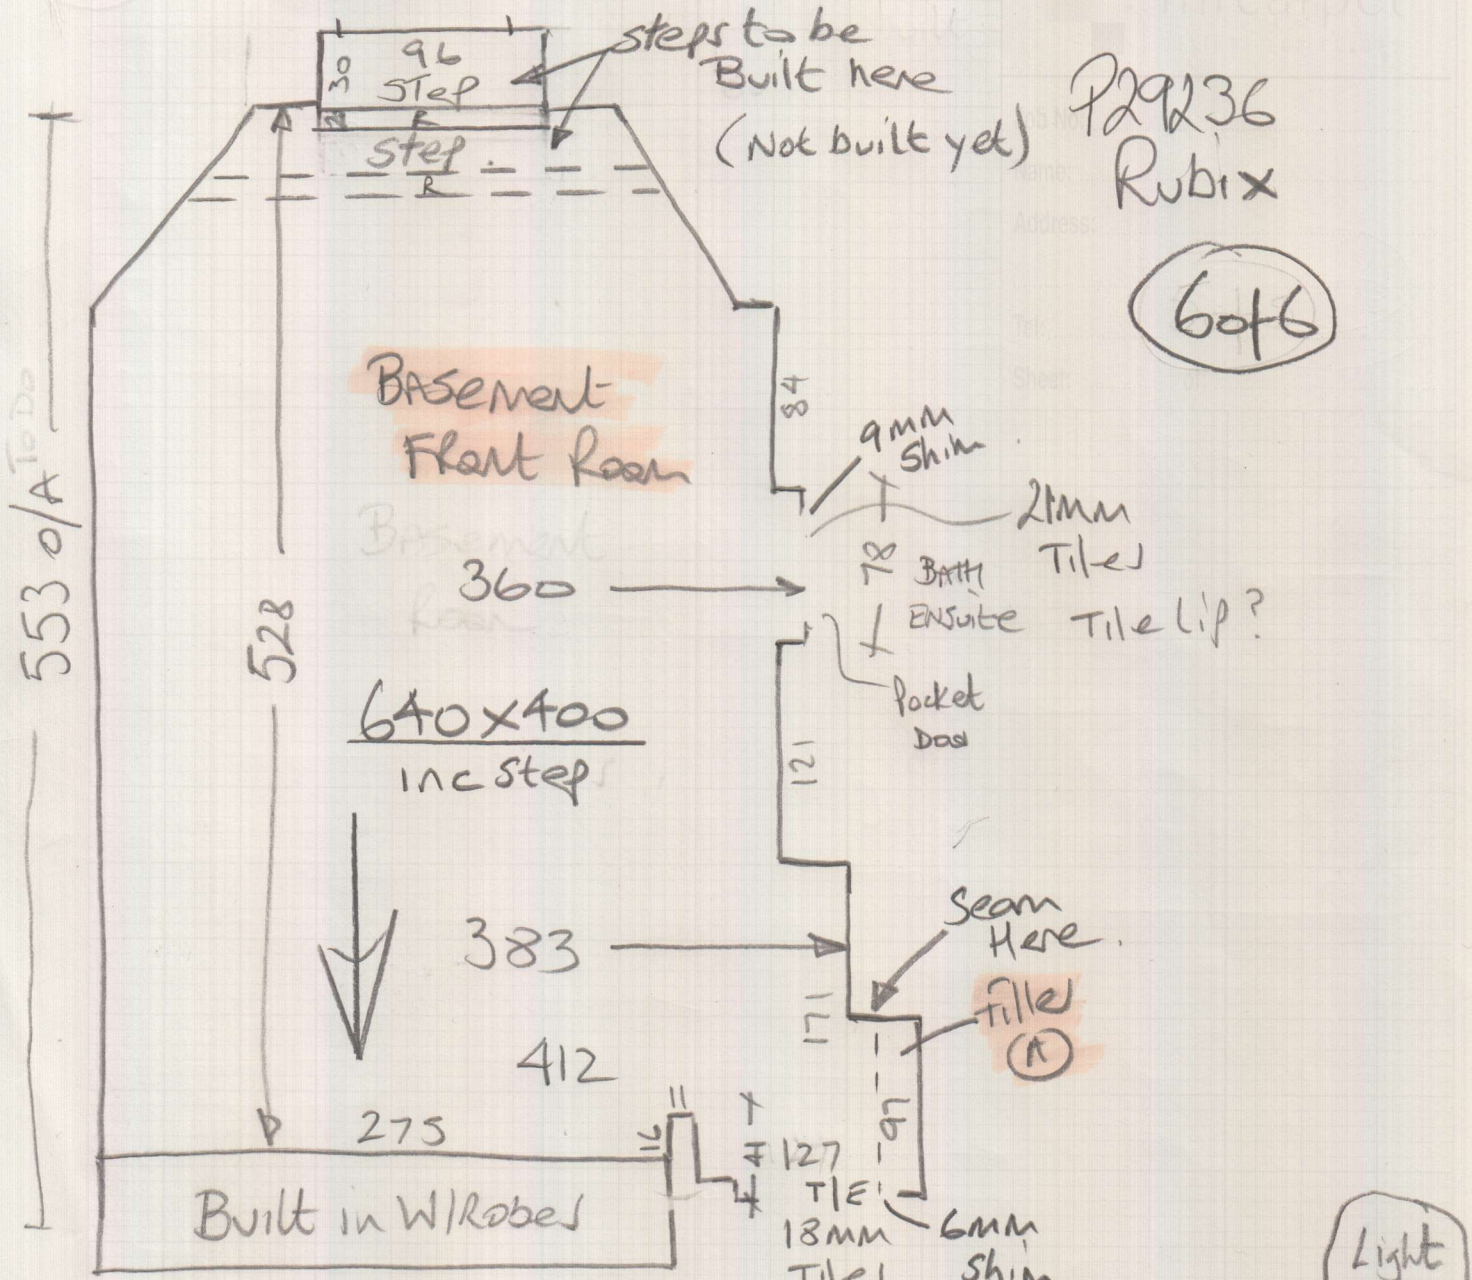

- Master Bed 740 x 400
 - Basement Middle 315 x 400
 - Cut Plan ① 720 x 400
 - Cut Plan ② 425 x 400
 - Cut Plan ③ 370 x 400
 - Cut Plan ④ 270 x 400
 - Cut Plan ⑤ 640 x 400
-
- 3480 x 400
- = 13920m²

②

ORDERED 1 Roll @ 25m
+ 11.00 Cut
See Roll Breakdown Below

Bella Donna
Col. UMK 430

* Need 1 Double Door Width of Nisheen T/E for M/Bath opening on Phase 1.

3 of 6

P29236
Rubix

(446)

Job No:
Name:
Address:
Tel:
Street:

* pocket doors, only 20mm clearance.

BACK

P29236
Rubix

6066

* Concrete floors with u/Floor Heating!

Stick All steel & BARS