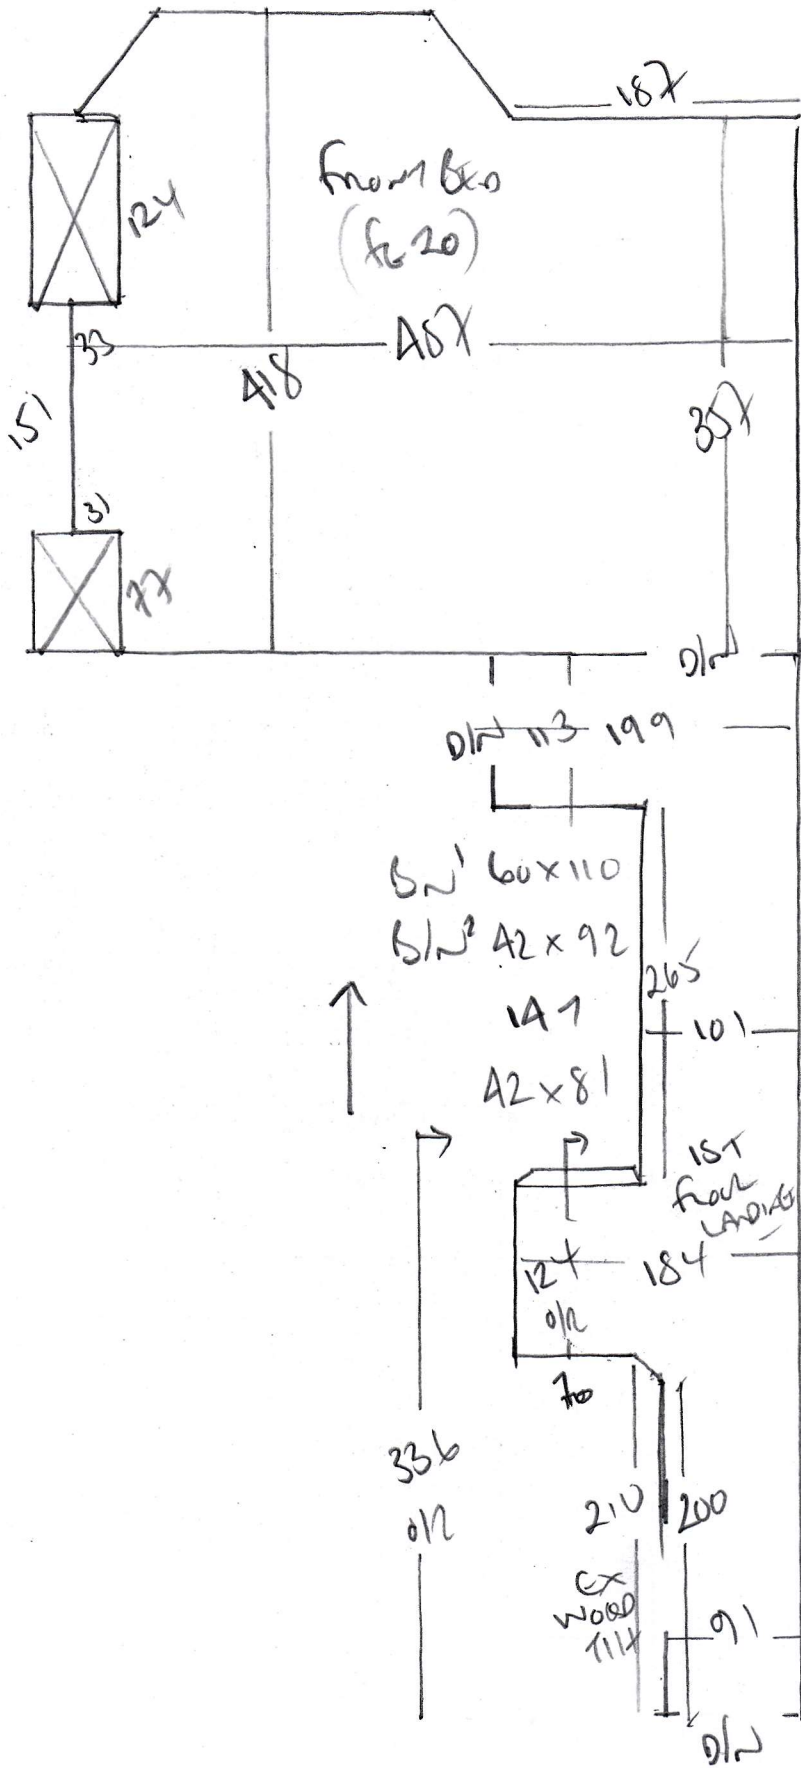

P29311
 GOODREY
 1A BURNED ST
 SWIS 100

STAIRS + LANDING

NAVA

CLASH NAV

RAW 710 x 400

28.4m²

P29311
 GODFREY
 VA BURNED STREET
 SWIS 100

front Ben
 WEST END PRESTIGE
 COLON MANOR GREEN

1st call of 3

Notes for Measure

Estimator: Colin

Ms Penny Godfrey, 14 Borneo Street**Date of Measure: Mon, 21 Oct 19****At: 8:30-9am****Site Address:**

14 Borneo Street

Customer Address:

14 Borneo Street

LONDON

Tape size: 1 1/2" / 2" / 3" / 5"

Style: Top taping / Side binding

Stairrods: Type L _____ Nr _____ Size _____

Must Read: Customer at home / Trevor fitting wood in Hall