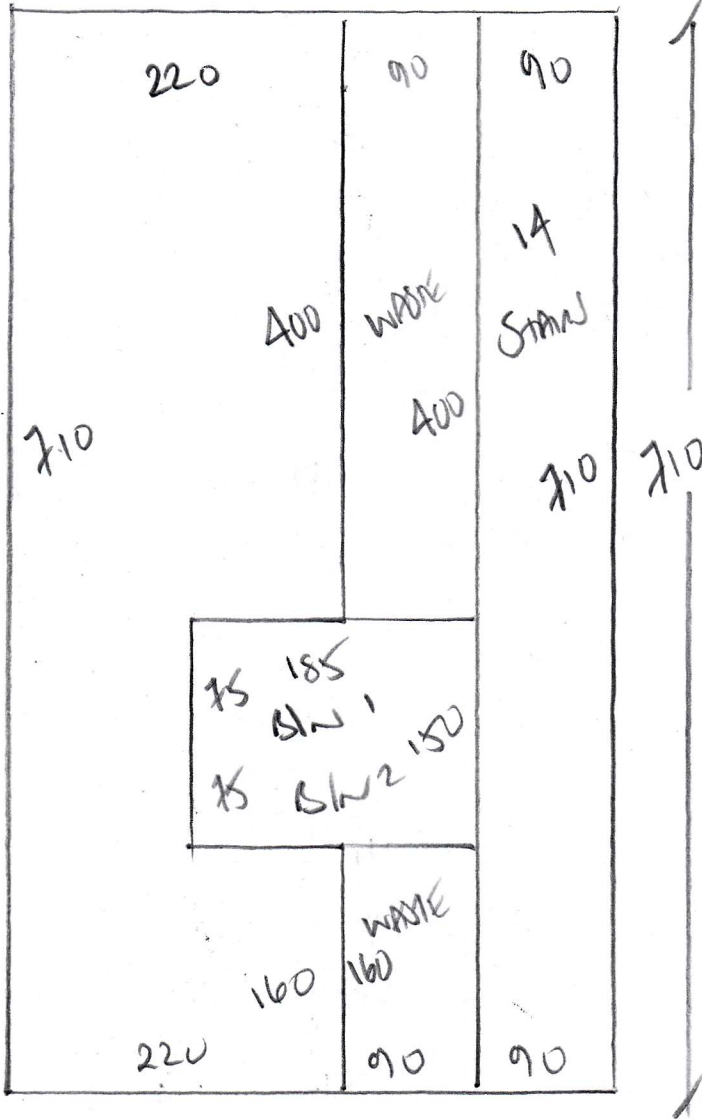

P29311
 GOODREY
 1A BURNED ST
 SWIS 100

STAIRS + LANDING

NAVA

CLASH NAV

RAW 710 x 400

28.4m²

P29311
 GODFREY
 VA BURNED STREET
 SWIS 100

front Ben
 WEST END PRESTIGE
 COLON MANOR GREEN

430 x 600

2150m²

STAIRS + LANDING

NAVAN

COLON NAV

PLAN 710 x 400

2840m²

P29311

1st call of 3

Notes for Measure

Estimator: Colin

Ms Penny Godfrey, 14 Borneo Street**Date of Measure: Mon, 21 Oct 19****At: 8:30-9am****Site Address:**

14 Borneo Street

Customer Address:

14 Borneo Street

LONDON

Tape size: 1 1/2" / 2" / 3" / 5"

Style: Top taping / Side binding

Stairrods: Type L _____ Nr _____ Size _____

Must Read: Customer at home / Trevor fitting wood in Hall