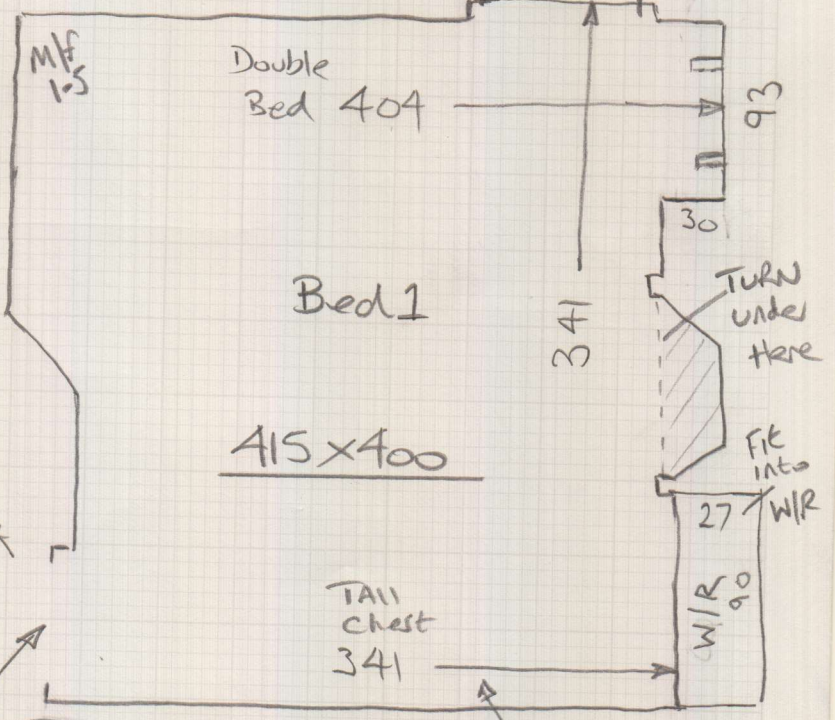

Job No: P29429
 Name: Girvan
 Address:

Tel:
 Sheet: (1 of 1)

Sheep, Col. 109

Bed 1 415 x 400
 Bed 2 280 x 400
695 x 400

= 27.80m²

Remove exs/n & fit Customers own wood T/Hold on Site

TURN under Here

Hall
 17mm wood flooring

TURN under Here

Fit into W/R

Tall chest 341

M/F x 1.50
 Double Bed + tall chest

Remove exs/n & fit Customers own wood T/H on Site

Fit up to Wood without a T/Hold

Coir - Natural

= 125 x 100m
 = 12.5m²

Tape size: 1½" / 2" / 3" / 5"

Style: Top taping / Side binding

Stairrods: Type _____ Nr _____ Size _____

Must Read: Customer working from home

P29429

2nd call of 3

Notes for Measure

Estimator: Nigel

Two Bedrooms / Entrance hall = stock natural Coir mat

Instructions and Estimators comments

Bedrooms in Sheep 109 / 4m wide / £18m2 / Lux PU foam

Must Read!

Customer working from home

Office Ref: P29429