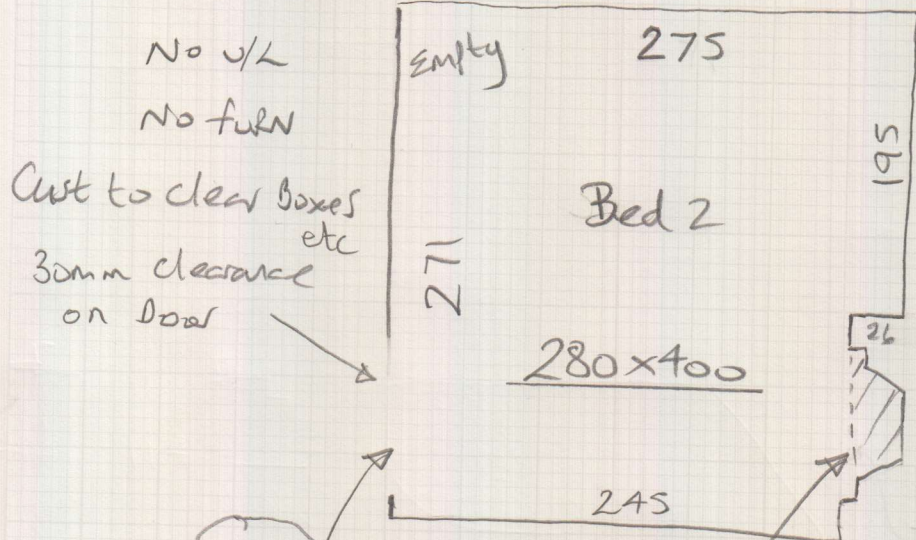

Job No: P29429
 Name: Girvan
 Address:

Tel:
 Sheet: (1 of 1)

Sheep, Col. 109

Bed 1 415 x 400
 Bed 2 280 x 400
695 x 400

= 27.80m²

Remove exs/n & fit Customers own wood T/Hold on Site

TURN under Here

Hall
 17mm wood flooring

TURN under Here

Fit into W/R

Tall chest 341

M/F x 1.50
 Double Bed + tall chest

Remove exs/n & fit Customers own wood T/H on Site

Fit up to Wood without a T/Hold

Coir - Natural

= 125 x 100m
 = 12.5m²

Tape size: 1½" / 2" / 3" / 5"

Style: Top taping / Side binding

Stairrods: Type _____ Nr _____ Size _____

Must Read: Customer working from home

P29429

2nd call of 3

Notes for Measure

Estimator: Nigel