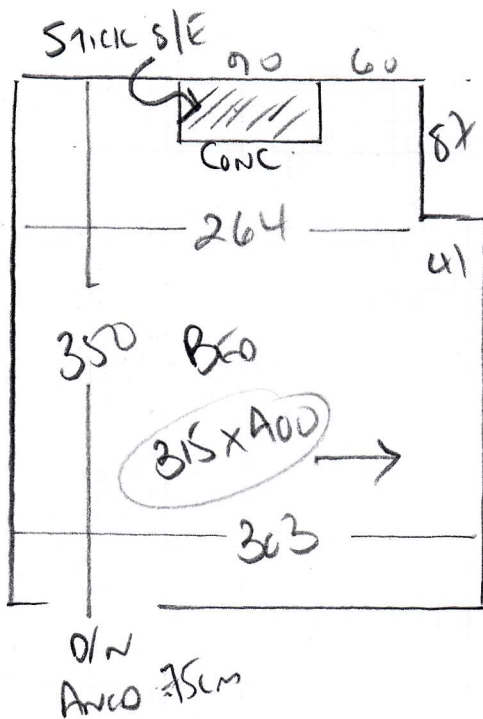

P29435
McGILL
35 CLIMBING DRIVE
SWIS IAW

Middle Bedroom

BUSTON
COLON BOS-027
315 x 400

12.60m²

WOOD FLOORBOARDS

NO UNITS - NO SLEDGE DOWN

ANCO BRASS DOORBAR - EXISTING ONE IS DAMAGED

DOOR NOT HUNG (NEW DOOR) WILL REQUIRE 20mm CLEARANCE

P29435

4th call of 4

Notes for Measure

Estimator: Colin

Mrs Alison McGill, 35 Clarendon Drive

(A)

Date of Measure: Fri, 10 Jan 20

At: 12-1pm (Not b4 12)

Tape size: 1½" / *X* 2" / 3" / 5"

Style: Top taping / Side binding *X*

Stairrods: Type *1* _____ Nr _____ Size _____

Must Read: Alison will not be home until 12 oclock

Office Ref: P29435