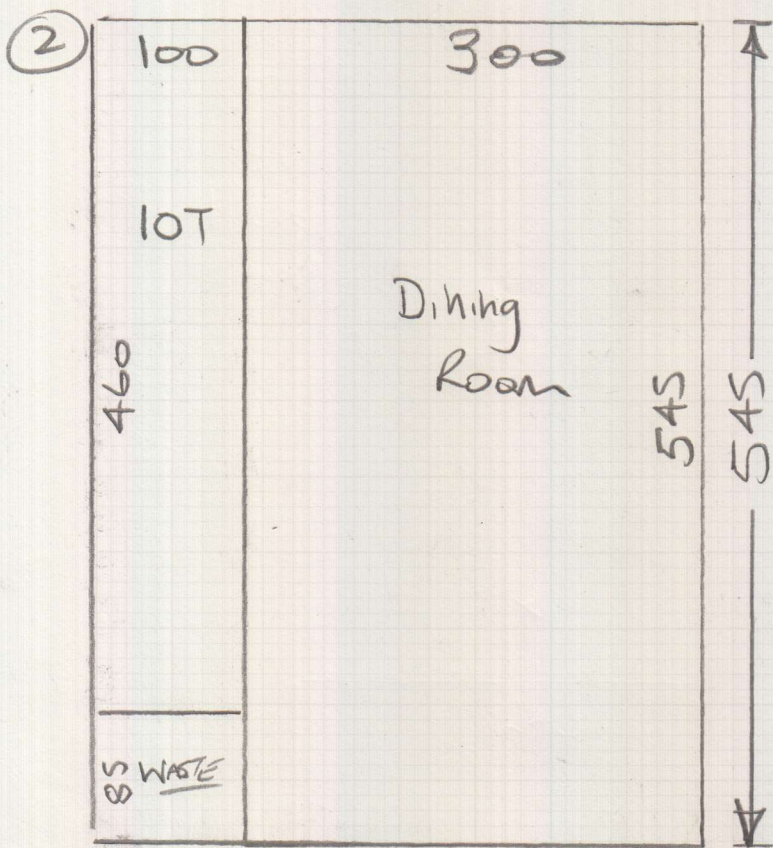

mrearpet  
 Job No: P29441  
 Name: Muesden  
 Address:  
 Tel:  
 Sheet: of

Lighter 50

Col. LNT50-251

Living Room 535 x 400

Cut Plan ① 960 x 400

Cut Plan ② 545 x 400

2040 x 400

= 81.60m<sup>2</sup>

Coir Matting

Col. Natural

Matwell 130 x 100

= 1.30m<sup>2</sup>

\* Leave SPARE CARPETS WITH CUSTOMER

mrcarpets

Job No: P29441  
Name: MARSDEN

Address:

Tel:

Sheet: of:

Linton So  
Col. LNT50-251

Master Bed, Walk in Closet  
& Ensuite bathroom  
(Drop through in one)

$$= 535 \times 500$$

$$= \underline{\underline{2675m^2}}$$

Ⓢ = Seam Doorways

P29441  
MANSDEN

Grandfather  
Clock

MAKE COIL BIGGER!  
FIT NEW COIL UP TO  
WC DOOR FRAME

P29441  
MARSDEN