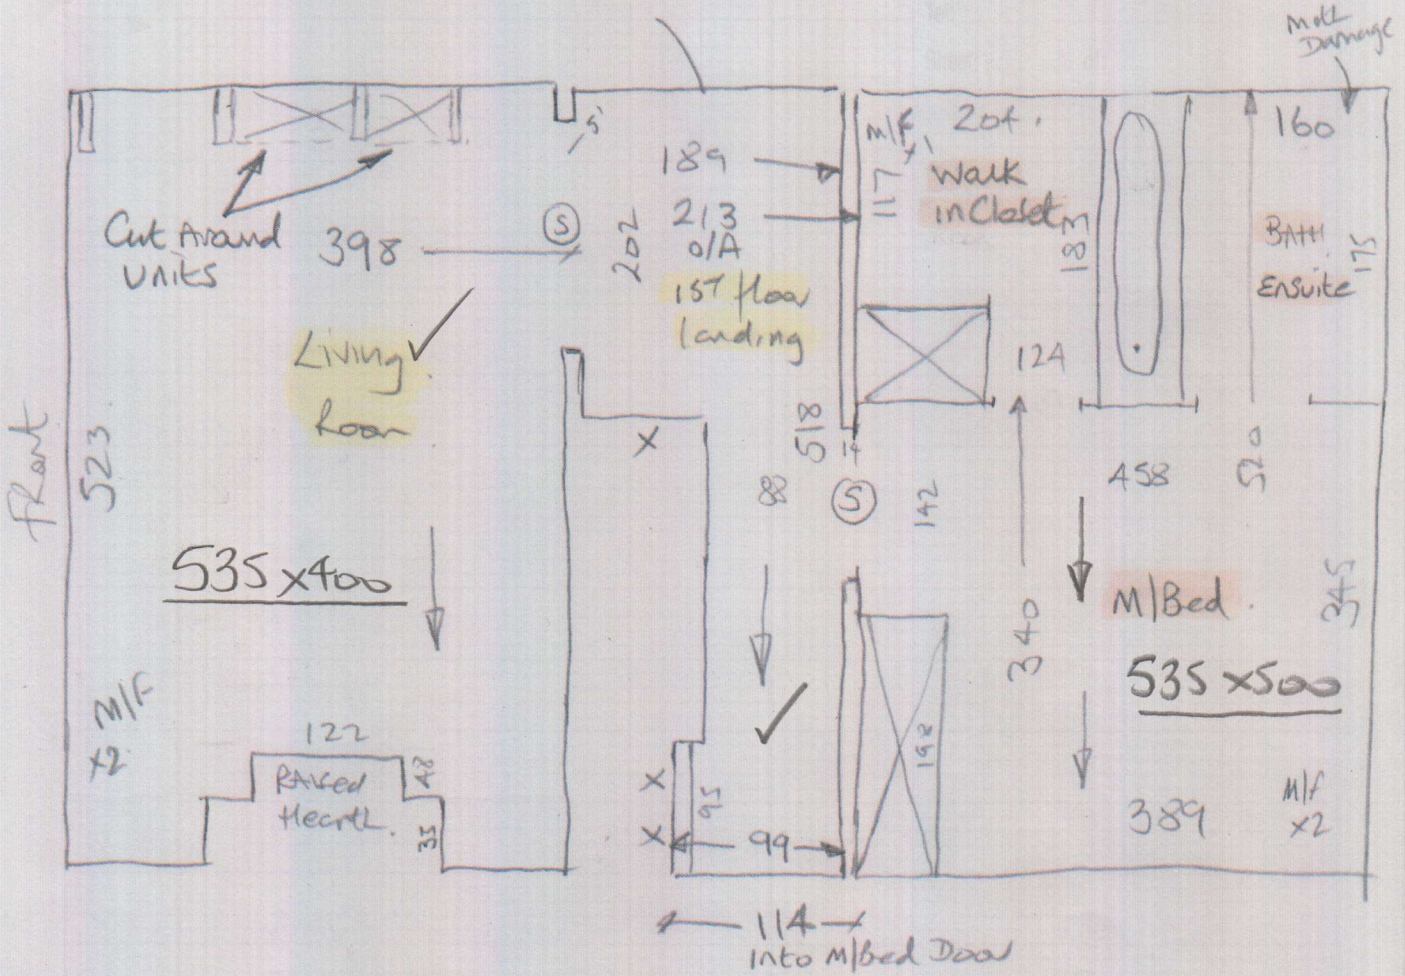

Coir Matting

Col. Natural

Matwell 130 x 100

= 1.30m<sup>2</sup>

\* Leave SPARE CARPETS WITH CUSTOMER

mrcarpets

Job No: P29441  
Name: MARSDEN

Address:

Tel:

Sheet: of:

Linton So  
Col. LNT50-251

Master Bed, Walk in Closet  
& Ensuite bathroom  
(Drop through in one)

$$= 535 \times 500$$

$$= \underline{\underline{2675m^2}}$$

Ⓢ = Seam Doorways

P29441  
MANSDEN

Grandfather  
Clock

MAKE COIL BIGGER!  
FIT NEW COIL UP TO  
WC DOOR FRAME

P29441  
MARSDEN