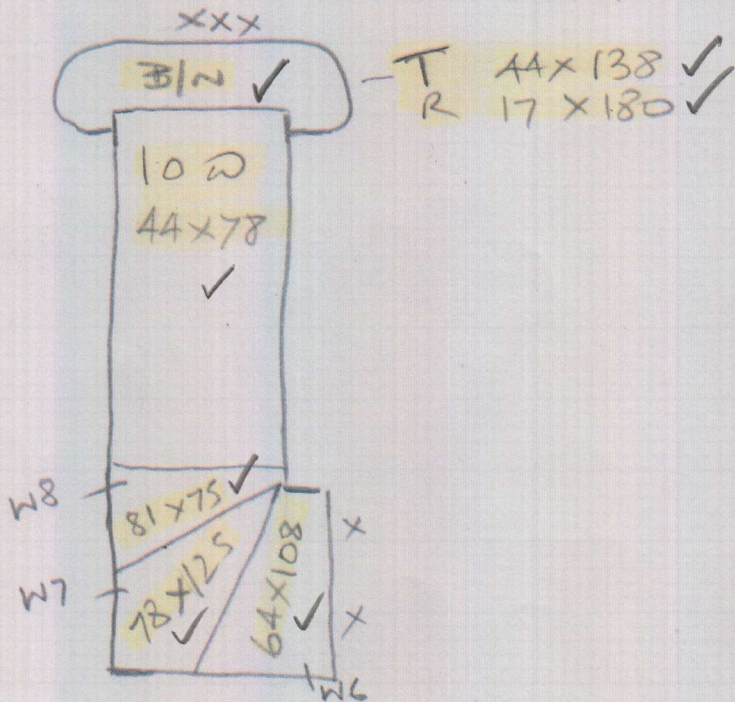

Coir Matting

Col. Natural

Matwell 130 x 100

= 1.30m<sup>2</sup>

\* Leave SPARE CARPETS WITH CUSTOMER

mrcarpets

Job No: P29441  
Name: MARSDEN

Address:

Tel:

Sheet: of:

Linton So  
Col. LNT50-251

Master Bed, Walk in Closet  
& Ensuite bathroom  
(Drop through in one)

$$= 535 \times 500$$

$$= \underline{\underline{2675m^2}}$$

Ⓢ = Seam Doorways

P29441  
MANSDEN

Grandfather  
Clock

MAKE COIL BIGGER!  
FIT NEW COIL UP TO  
WC DOOR FRAME

P29441  
MARSDEN