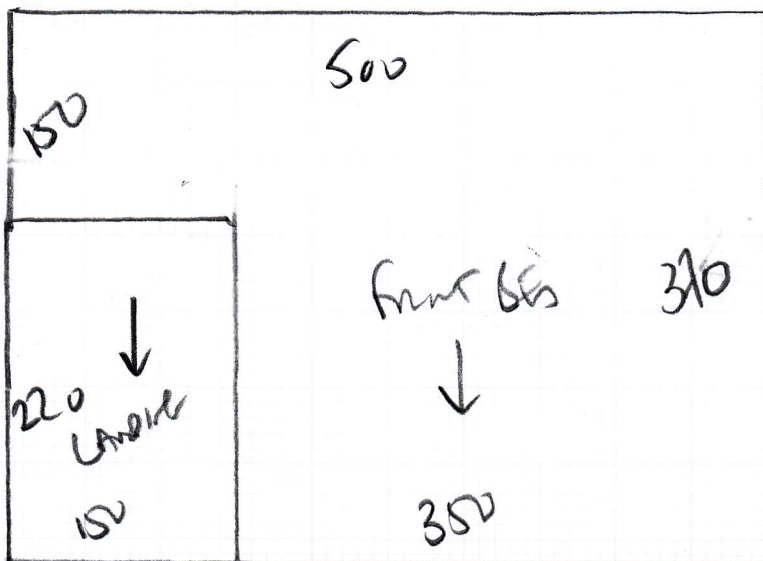

P29491  
Dennis  
7 OLIVETTE ST  
SWIS INW

Hawai  
Colour 658/17 1.481

Plan 480 x 400  
Rear 260 x 400  
740 x 400

29.60m<sup>2</sup>

OR

Plan 370 x 500  
370 1850m<sup>2</sup>

Rear 260 x 400  
1040m<sup>2</sup>

2890m<sup>2</sup>

P29491  
 DONALDSON  
 7 OLIVETTE ST  
 SWIS NW

WOOD FLOORING

NO W/IT

COMPLETE BUILDING SITE WHEN MEASURED

CHECK MEASURE MUST BEFORE ORDERING

SPRICKED WITH FURTURE

CHECK MEASURE

## Stock Reservations

PR 4225	25-Feb-20	Donaldson	Hanoi	638/17 Toast	2.60	4.00	CS
PR 4226	25-Feb-20	Donaldson	Hanoi	638/17 Toast	3.70	5.00	CS