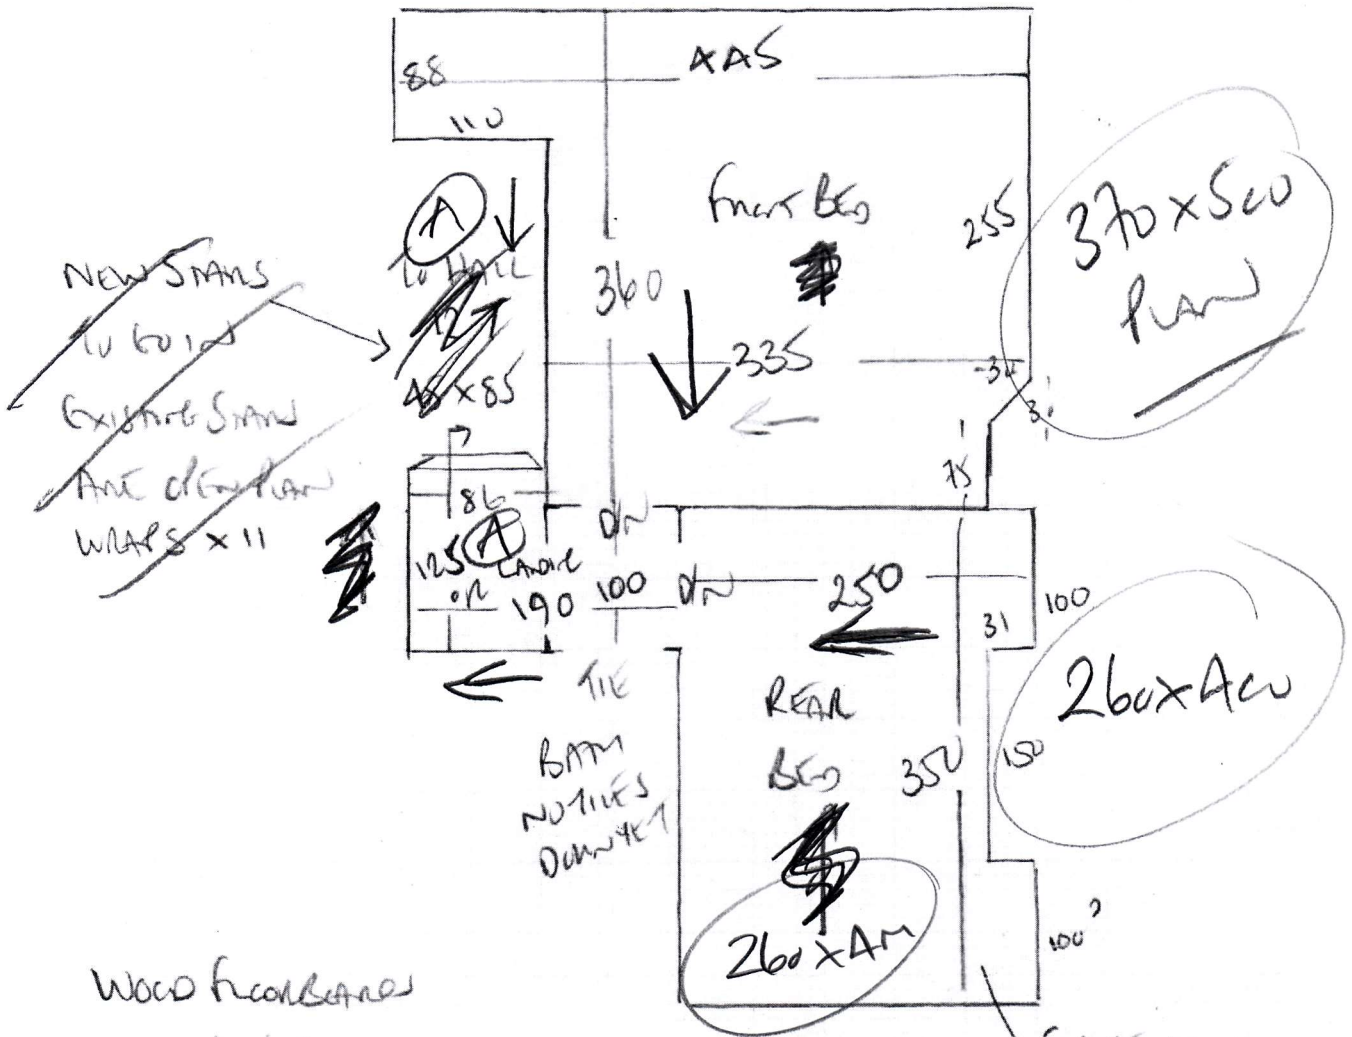

P29491  
Dennis  
7 OLIVETTE ST  
SWIS INW

Hawai  
Colour 658/17 1.481

Plan 480 x 400  
Rear 260 x 400  
740 x 400

29.60m<sup>2</sup>

OR

Plan 370 x 500  
370 1850m<sup>2</sup>

Rear 260 x 400  
1040m<sup>2</sup>

2890m<sup>2</sup>

P29491  
 DONALDSON  
 7 OLIVETTE ST  
 SWIS NW

WOOD FLOORING

NO W/IT

COMPLETE BUILDING SITE WHEN MEASURED

CHECK MEASURE MUST BEFORE ORDERING

SPRICKED WITH FURTURE

CHECK MEASURE

## Stock Reservations

PR 4225	25-Feb-20	Donaldson	Hanoi	638/17 Toast	2.60	4.00	CS
PR 4226	25-Feb-20	Donaldson	Hanoi	638/17 Toast	3.70	5.00	CS