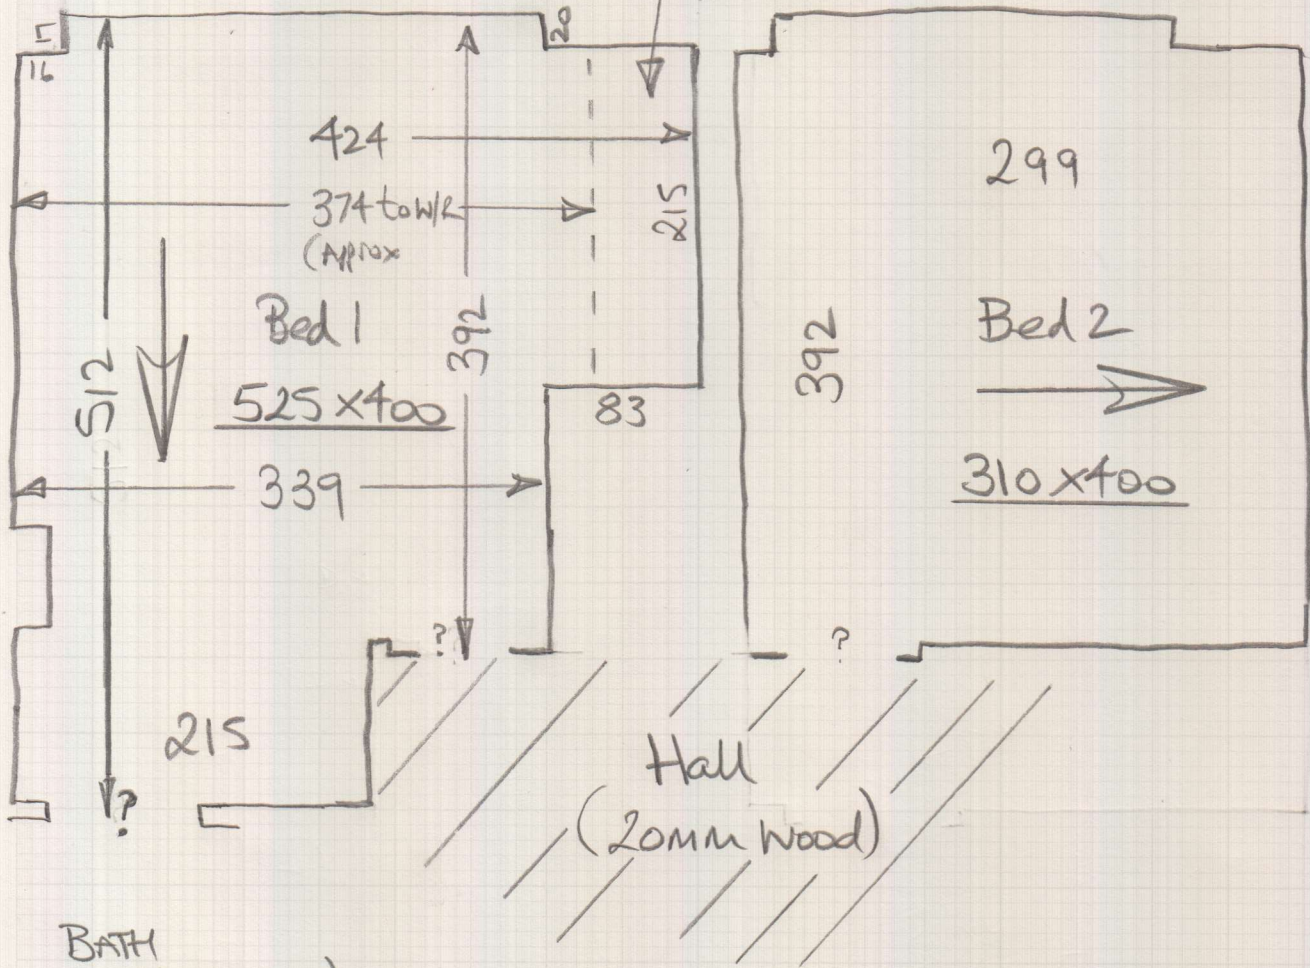

Job No

Name:

Barter

Address:

Tel:

Sheet:

1 of 1

BATH  
(No tiles yet)

Woo

Shiruku (Chablis)

SHI-03 (old Tape)

Bed 1 525 x 400

Bed 2 310 x 400

835 x 400

= 33.40m<sup>2</sup>

✓