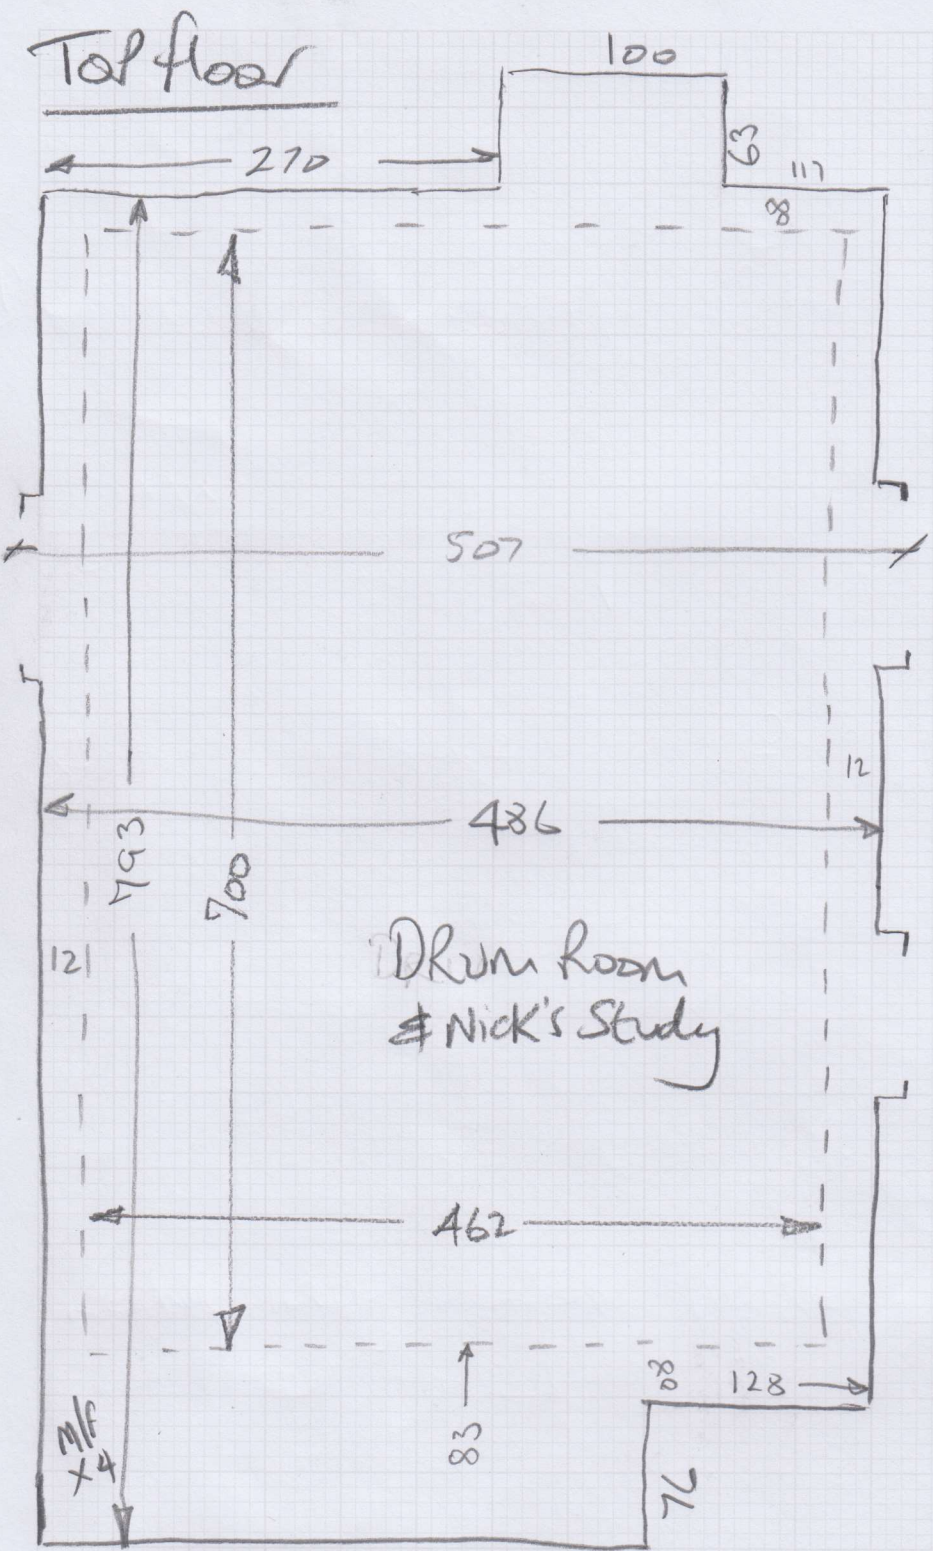

P29620

Job No: P29620
Name: Bishop

Address:

Tel:

Sheet: of:

Bound edge Rug
 = 7.00 x 4.62m
 finished size

Stone tiles with u/floor heating.

Lay bound edge rug over low tog u/Lay.

Rug to be edged with 6cm linen tape Black.

3 Doors will need trimming.

Tight Access via stairs to this level.