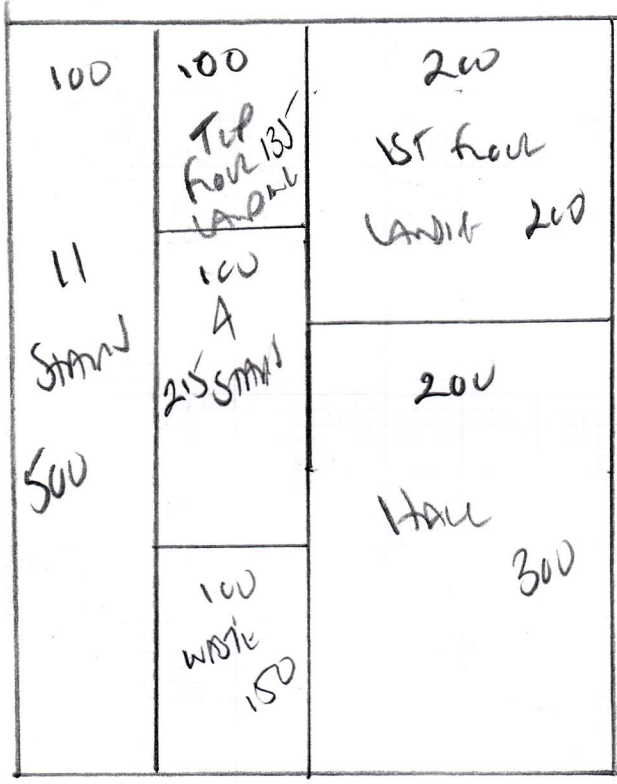

P29652
 Area
 95 LAMMOW QUE
 SWIS LAN

COMMON PARTS

XANADU
 COVER TO CONTAIN

PLAN SW x ACW

20m²

Ceil MAT NARROW
 TO ENTRANCE

1.60 x 2.00m

x SW ANE EDGE

P29652
 Avin
 95 CLAMOR DRIVE
 SWIS IAN

21
 45 x 90
 *