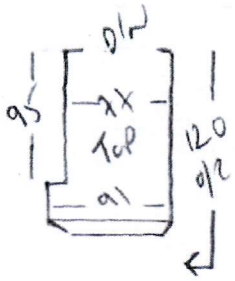

P29652
 Area
 95 LAMMOW QUE
 SWIS LAN

COMMON PARTS

XANADU
 COVER TO CONTAIN

PLAN SW x ACW

20m²

Ceil MAT NARROW
 TO ENTRANCE

1.60 x 2.00m

x SW ANE EDGE

P29652
 Avin
 95 CLAMOR DRIVE
 SWIS IAN

21
 45 x 90
 *