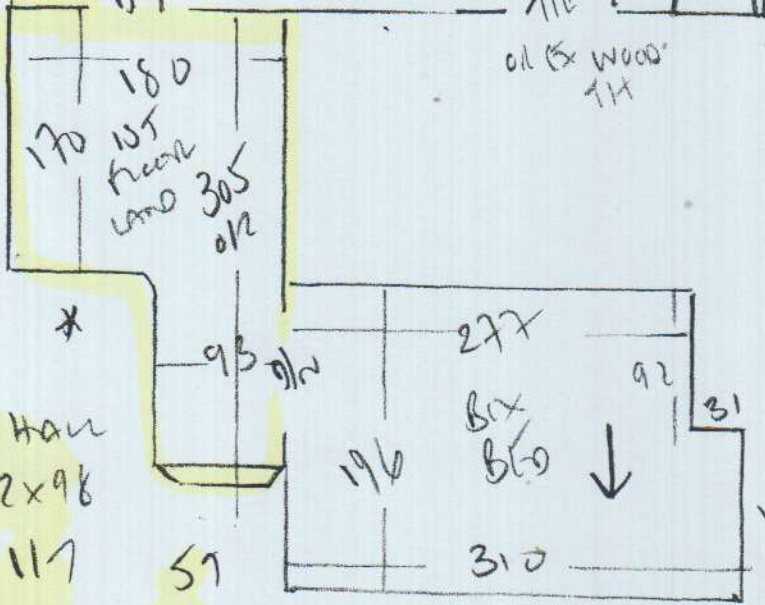

Job No: P29687
 Name: MEELE
 Address: 84 NORRWAY ROAD
 SWIS 116
 Tel:
 Sheet: of:

A BED ROOMS

SLANE 1WIT 50'
 COLOUR SLO-

PAN 9.95 x 500
 MASTER BED 450 x 500
1445 x 500

72.25m²

P 29687
 MEERE
 8A North Road
 SWISS HG

To Hall
 42x98

117 57
 45x81 40x81

Job No: P29687
 Name: MEELE
 Address: 8A NORWAY LANE
 SWIS 1PE
 Tel:
 Sheet: of:

STAIRS + LANDINGS

ISLAM
 COLOUR PEARL GREY

PLAN 1 510 x 400
 PLAN 2 235 x 400
745 x 400

2980M²

P29687
 MEERE
 84 NORMAN ROAD
 SWIS 1PG

P 29687
 MEERE
 8A North of Road
 SWIS 1PG

To Hall
 42x98

117 57
 45x81 40x81