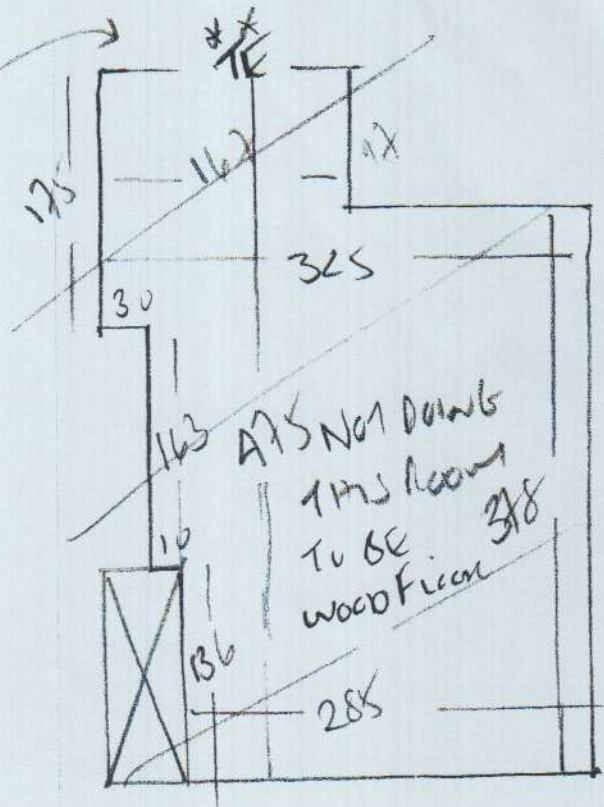

Job No: P29687
 Name: MEELE
 Address: 84 NORRWAY ROAD
 SWIS 116
 Tel:
 Sheet: of:

A BED ROOMS

SLANE 1WIT 50'
 COLOUR SLO-

PAN 9.95 x 500
 MASTER BED 450 x 500
1445 x 500

72.25m²

P 29687
 MEERE
 8A North Road
 SWISS HG

To Hall
 42x98

117 57
 45x81 40x81

Job No: P29687
 Name: MEELE
 Address: 8A NORWAY LANE
 SWIS 1PE
 Tel:
 Sheet: of:

STAIRS + LANDINGS

ISLAM
 COLOUR PEARL GREY

PLAN 1 510 x 400
 PLAN 2 235 x 400
745 x 400

2980M²