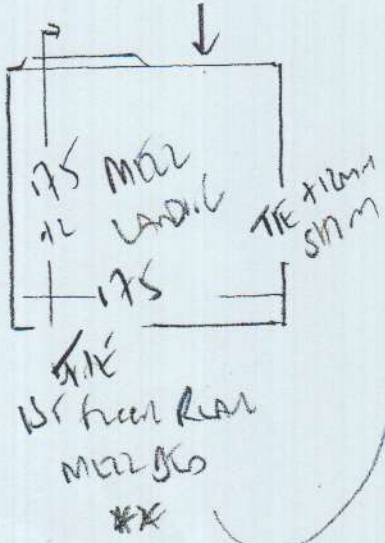

Job No: P29687
 Name: MEELE
 Address: 84 NORRWAY ROAD
 SWIS 116
 Tel:
 Sheet: of:

A BED ROOMS

SLANE 1WIT 50'
 COLOUR SLO-

PAN 9.95 x 500
 MASTER BED 450 x 500
1445 x 500

72.25m²

P 29687
 MEERE
 8A North Road
 SWISS HG

To Hall
 42x98

117 57
 45x81 40x81

Job No: P29687
 Name: MEELE
 Address: 8A NORWAY LANE
 SWIS 1PE
 Tel:
 Sheet: of:

STAIRS + LANDINGS

ISLAM
 COLOUR PEARL GREY

PLAN 1 510 x 400
 PLAN 2 235 x 400
745 x 400

2980M²