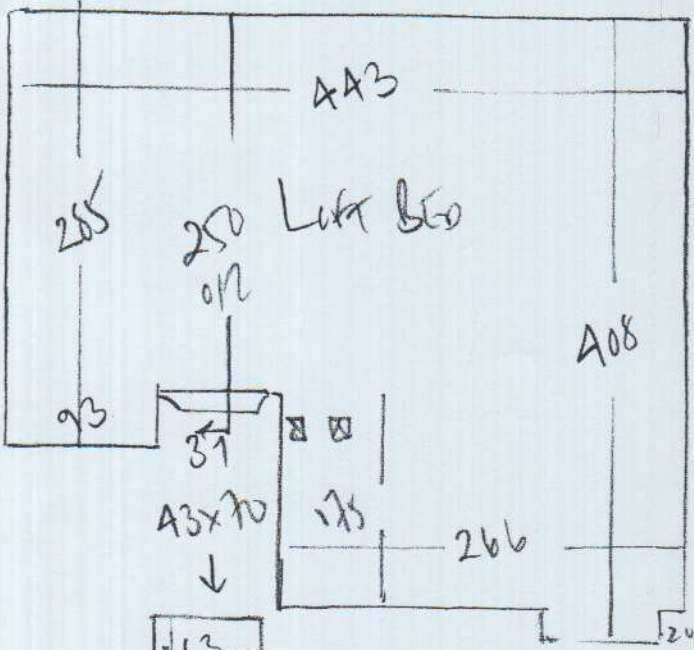

Job No: P29687
 Name: MEELE
 Address: 84 NORRWAY ROAD
 SWIS 116
 Tel:
 Sheet: of:

A BED ROOMS

SLANE 1WIT 50'
 COLOUR SLO-

PAN 9.95 x 500
 MASTER BED 450 x 500
1445 x 500

72.25m²

P 29687
 MEERE
 8A North Road
 SWISS HG

To Hall
 42x98

117 57
 45x81 40x81

Job No: P29687
 Name: MEELE
 Address: 8A NORWAY LANE
 SWIS 1PE
 Tel:
 Sheet: of:

STAIRS + LANDINGS

ISLAM
 COLOUR PEARL GREY

PLAN 1 510 x 400
 PLAN 2 235 x 400
745 x 400

2980M²

P29687
 MEERE
 84 NORMAN ROAD
 SWIS 1PG

P 29687
 MEERE
 8A North of Road
 SWIS 1PG

To Hall
 42x98

117 57
 45x81 40x81