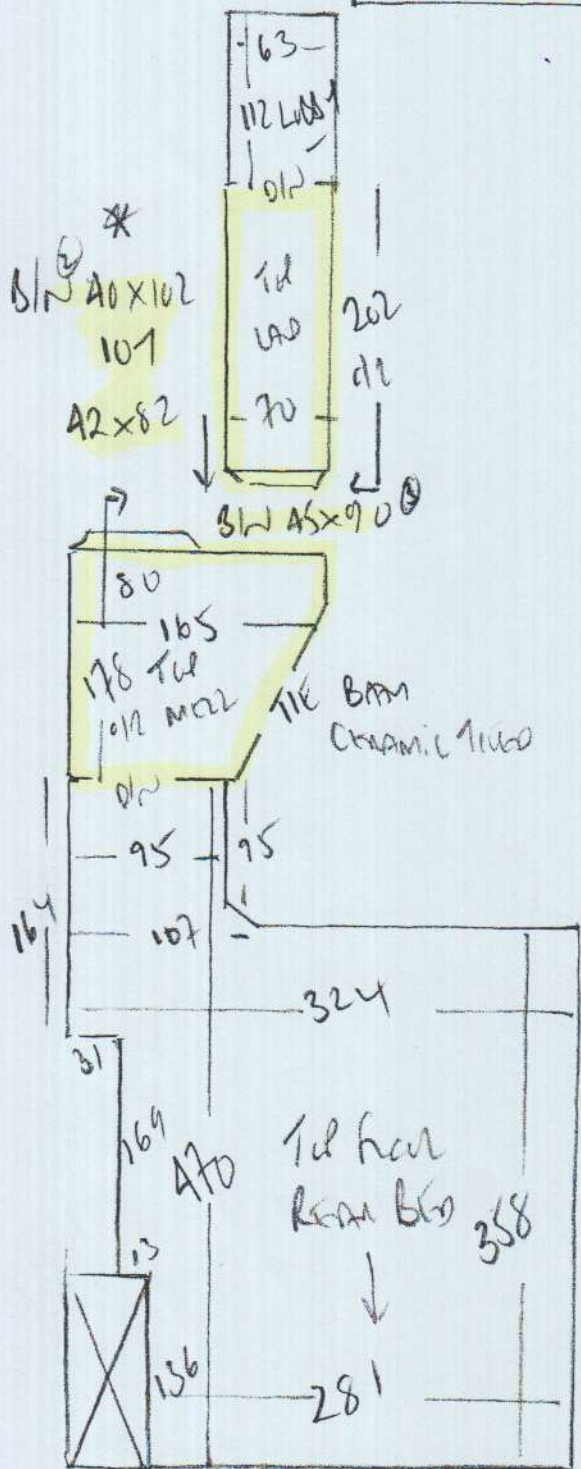

Job No: P29687
 Name: MEELE
 Address: 84 NORRWAY ROAD
 SWIS 116
 Tel:
 Sheet: of:

A BED ROOMS

SLANE 1WIT 50'
 COLOUR SLO-

PAN 9.95 x 500
 MASTER BED 450 x 500
1445 x 500

72.25m²

P 29687
 MEERE
 8A North Road
 SWISS HG

To Hall
 42x98

117 57
 45x81 40x81

Job No: P29687
 Name: MEELE
 Address: 8A NORWAY LANE
 SWIS 1PE
 Tel:
 Sheet: of:

STAIRS + LANDINGS

ISLAM
 COLOUR PEARL GREY

PLAN 1 510 x 400
 PLAN 2 235 x 400
745 x 400

2980M²

P29687
 MEERE
 84 NORMAN ROAD
 SWIS 1PG

P 29687
 MEERE
 8A North of Road
 SWIS 1PG

To Hall
 42x98

117 57
 45x81 40x81