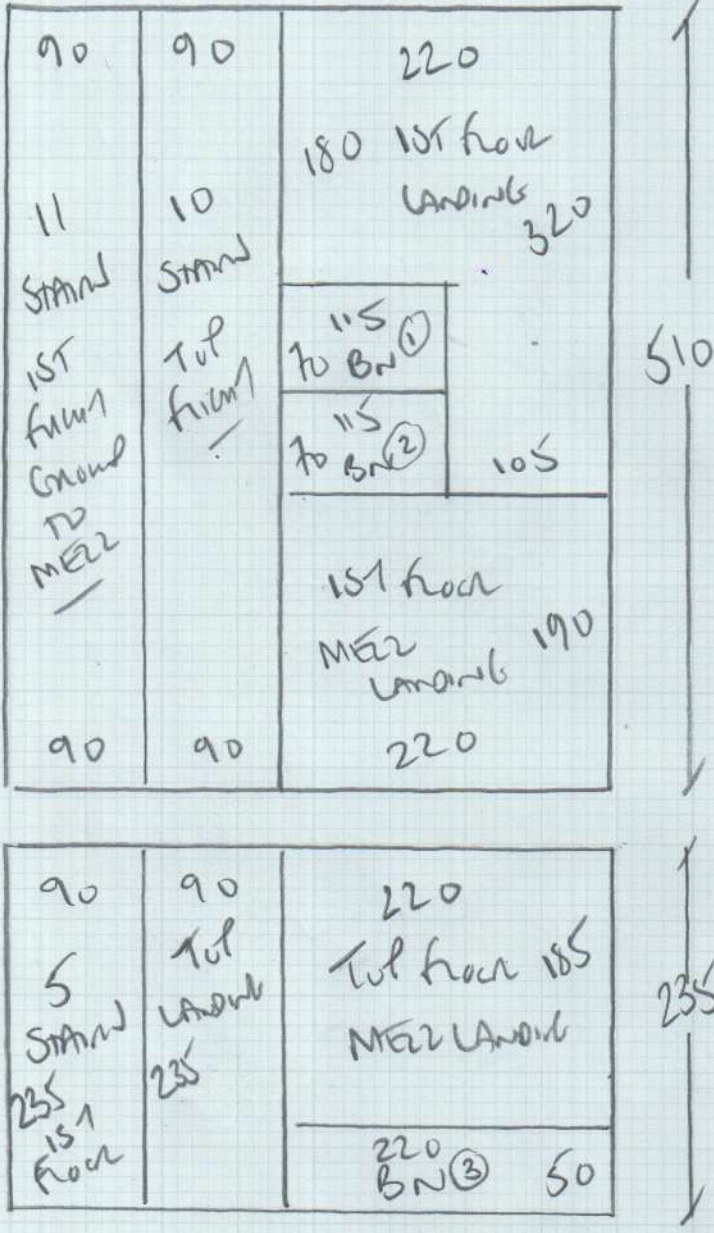

Job No: P29687
 Name: MEELE
 Address: 84 NORRWAY ROAD
 SWIS 116
 Tel:
 Sheet: of:

A BED ROOMS

SLANE 1WIT 50'
 COLOUR SLO-

PAN 9.95 x 500
 MASTER BED 450 x 500
1445 x 500

72.25m²

P 29687
 MEERE
 8A North Road
 SWISS HG

To Hall
 42x98

117 57
 45x81 40x81

Job No: P29687
 Name: MEELE
 Address: 8A NORWAY LANE
 SWIS 1PE
 Tel:
 Sheet: of:

STAIRS + LANDINGS

ISLAM
 COLOUR PEARL GREY

PLAN 1 510 x 400
 PLAN 2 235 x 400
745 x 400

2980M²

P29687
 MEERE
 84 NORMAN ROAD
 SWIS 1PG

P 29687
 MEERE
 8A North of Road
 SWIS 1PG

To Hall
 42x98

117 57
 45x81 40x81