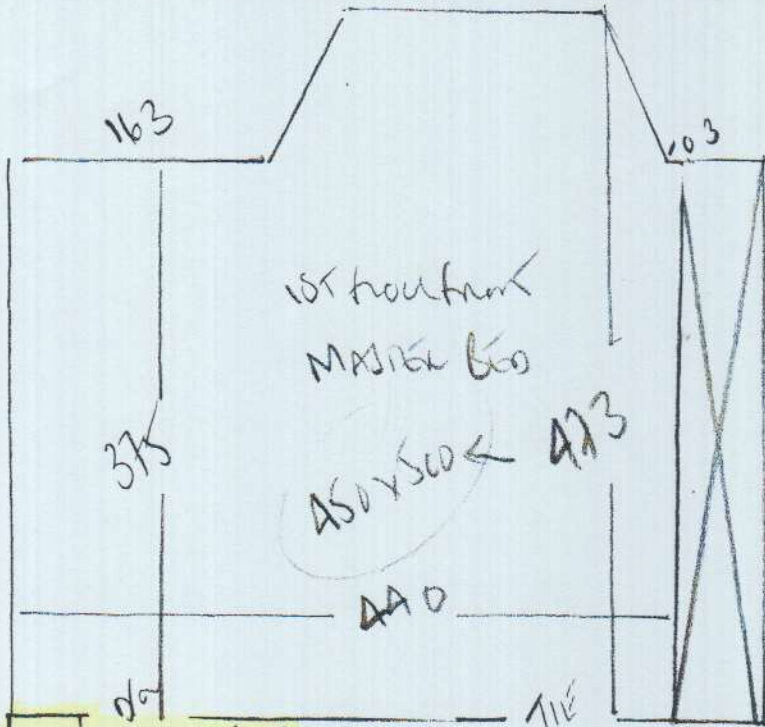

Job No: P29687
 Name: MEELE
 Address: 84 NORRWAY ROAD
 SWIS 116
 Tel:
 Sheet: of:

A BED ROOMS

SLANE 1WIT 50'
 COLOUR SLO-

PAN 9.95 x 500
 MASTER BED 450 x 500
1445 x 500

72.25m²

P 29687
 MEERE
 8A North Road
 SWISS HG

To Hall
 42x98

117 57
 45x81 40x81

Job No: P29687
 Name: MEELE
 Address: 8A NORWAY LANE
 SWIS 1PE
 Tel:
 Sheet: of:

STAIRS + LANDINGS

ISLAM
 COLOUR PEARL GREY

PLAN 1 510 x 400
 PLAN 2 235 x 400
745 x 400

2980M²

P29687
 MEERE
 84 NORMAN ROAD
 SWIS 1PG

P 29687
 MEERE
 8A North of Road
 SWIS 1PG

To Hall
 42x98

117 57
 45x81 40x81