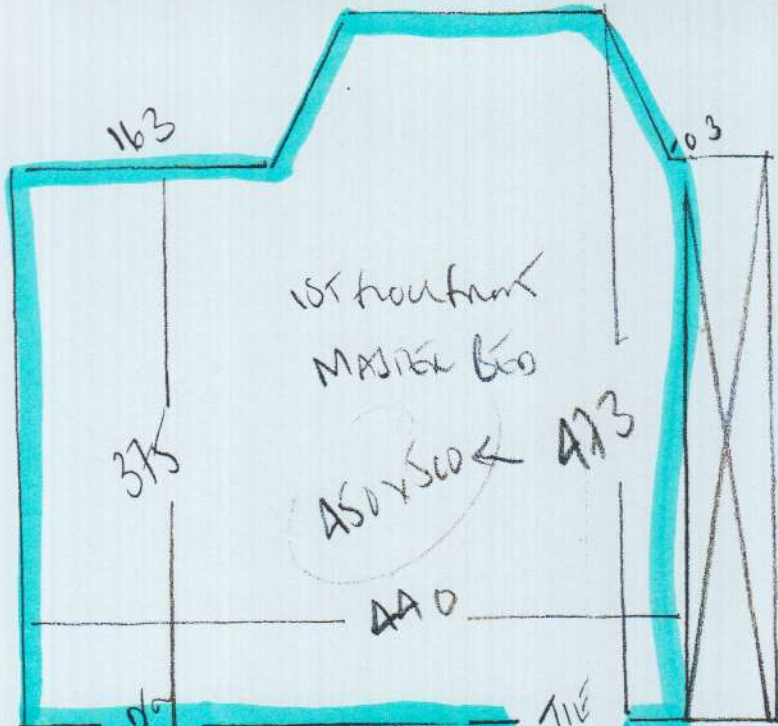

Job No: P29687
 Name: MEELE
 Address: 84 NORRWAY ROAD
 SWIS 116
 Tel:
 Sheet: of:

A BED ROOMS

SLANE 1WIT 50'
 COLOUR SLO-

PAN 9.95 x 500
 MASTER BED 450 x 500
1445 x 500

72.25m²

P 29687
 MEERE
 8A North Road
 SWISS HG

To Hall
 42x98

117 57
 45x81 40x81

Job No: P29687
 Name: MEELE
 Address: 8A NORWAY LANE
 SWIS 1PE
 Tel:
 Sheet: of:

STAIRS + LANDINGS

ISLAM
 COLOUR PEARL GREY

PLAN 1 510 x 400
 PLAN 2 235 x 400
745 x 400

2980M²

P29687
 MEERE
 84 NORMAN ROAD
 SWIS 1PG

P 29687
 MEERE
 8A North of Road
 SWIS 1PG

To Hall
 42x98

117 57
 45x81 40x81