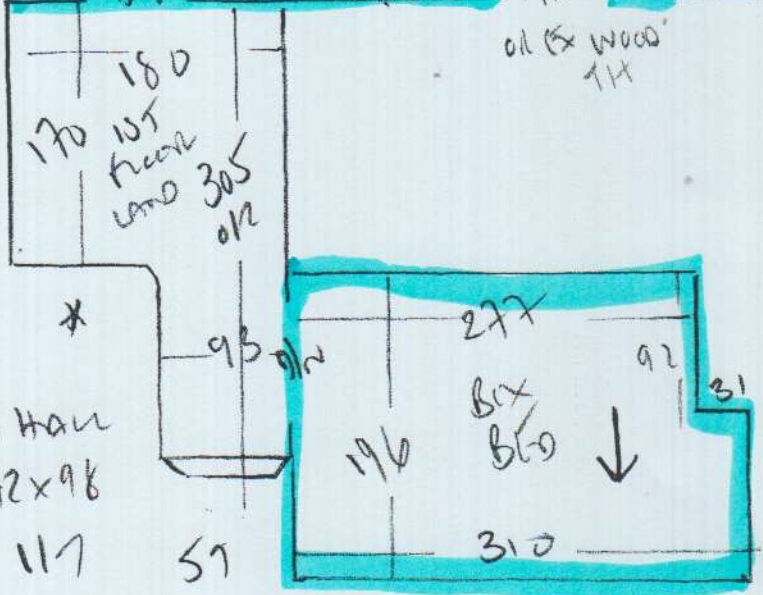

Job No: P29687
 Name: MEELE
 Address: 84 NORRWAY ROAD
 SWIS 116
 Tel:
 Sheet: of:

A BED ROOMS

SLANE 1WIT 50'
 COLOUR SLO-

PAN 9.95 x 500
 MASTER BED 450 x 500
1445 x 500

72.25m²

P 29687
 MEERE
 8A North Road
 SWISS HG

To Hall
 42x98

117 57
 45x81 40x81

Job No: P29687
 Name: MEELE
 Address: 8A NORWAY LANE
 SWIS 1PE
 Tel:
 Sheet: of:

STAIRS + LANDINGS

ISLAM
 COLOUR PEARL GREY

PLAN 1 510 x 400
 PLAN 2 235 x 400
745 x 400

2980M²

P29687
 MEERE
 84 NORMAN ROAD
 SWIS 1PG

P 29687
 MEERE
 8A North of Road
 SWIS 1PG

To Hall
 42x98

117 57
 45x81 40x81