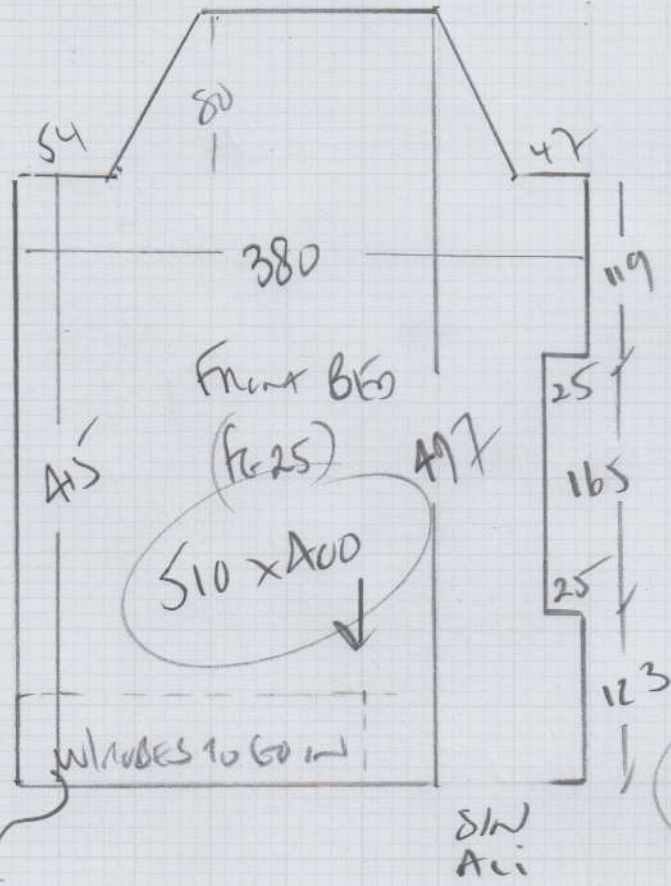

Job No: P29745
Name: Grand front bar
Address: 32 Nanyang Ln
SWIS IPK
Tel: Bottom Bar front
Sheet: of:

fine Loop
Color Floor 502

510 x 400

20.40 m²

NOT BUILT YET
NEW SKETCH 1/W1
WOOD FLOOR BEAMS (GARE)
Aci DecanBAR
FRONT BAR - 2 MEN

P29745

2nd call of 3

Notes for Measure

Estimator: Colin

Ms Mcevoy, 32 Norroy Road

Date of Measure: Thu, 17 Sep 20

At: 9.30am-10.00am

Site Address:

Areas to be done and Description of Measure

Bedroom

Instructions and Estimators comments

Finelooop 502 / 10mm PU

for Mid Nov?
to be done

↓ NEW WARDROBE TO BE BUILT
* DECORATING STARTS 2/11/2020
SO FINISH MID-LATE NOVEMBER?

Tape size: 1 1/2" / 2" / 3" / 5"

Style: Top taping / Side binding

Stairrods: Type _____ Nr _____ Size _____

Must Read: Customer awaiting decoration?