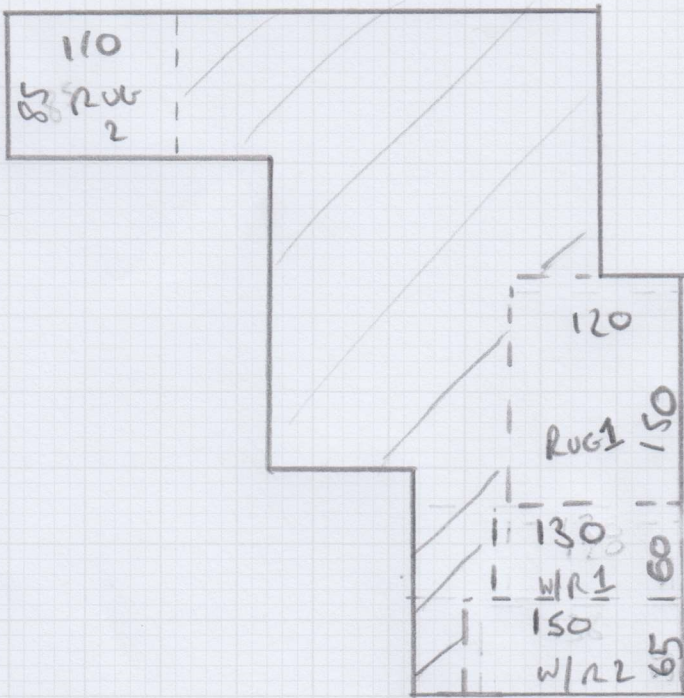

Job No: P29973

Name: THORNTON

Address:

Tel: RUGS

Sheet of: 1 of 1

Rug 1 = 150 x 120 }
 Rug 2 = 85 x 110 } CUT DOWN & SEND FOR WRAPPING

Wardrobe 1 = 55 x 120 }
 Wardrobe 2 = 58 x 138 } DATE BOOKING TO FIT THESE WARDROBES & DELIVER RUGS.