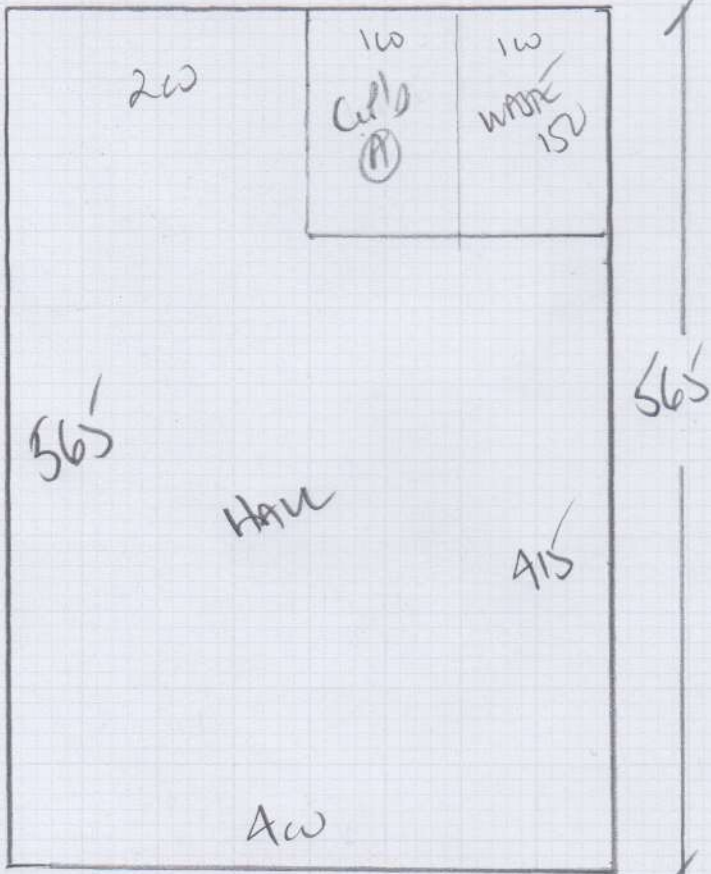

mrcarpet  
 Job No: P3022  
 Name: WALTER ESTIMES  
 Address: 25 Franklin  
 43 LINDY HILL  
 Tel: SWIS 601  
 Sheet: of:

GRA BARBER  
 Coral CHANGE

PUN 565 x 400  
 BFO1 600 x 400  
 BFO2 375 x 400  
 LULCOM 545 x 400  

---

 2085 x 400

8340m<sup>2</sup>

P30022

2nd call of 3

Notes for Measure

Estimator: Colin

Warren , 25 Fairheathe

Instructions and Estimators comments

PU Foam underlay + Standard bars. Check uplift / furn / access.

Must Read!

Keys from Anne at Warrens on L.R.R.

Office Ref: P30022

Warren , 25 Fairheathe

Date of Measure Mon, 12 Apr 21

Tape size: 1 1/2" / 2" / 3" / 5"

Style: X Top taping / Side binding

Stairrods: Type X \_\_\_\_\_ Nr \_\_\_\_\_ Size \_\_\_\_\_

Must Read: Keys from Anne at Warrens on L.R.R.