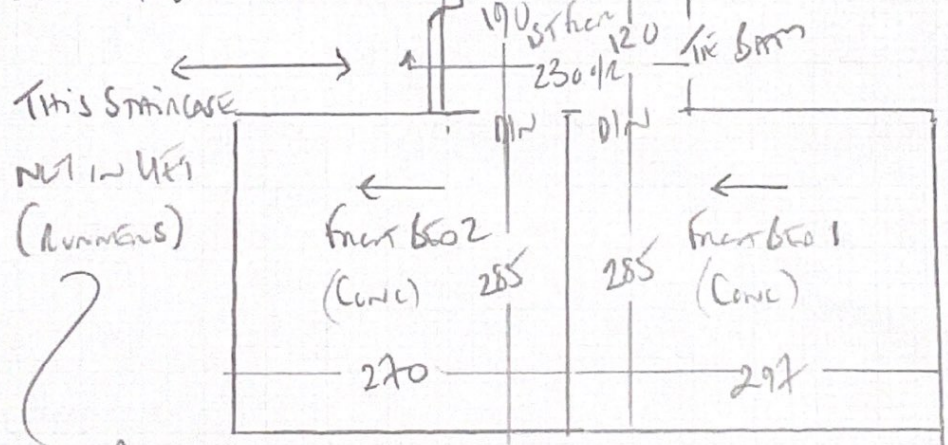

P30084
HALLIS
29 BRADICK RD
SWIT FOX

4004

SEE PLANS

PROPOSED STAIRS
CONCRETE FROM TO 157 FRONT