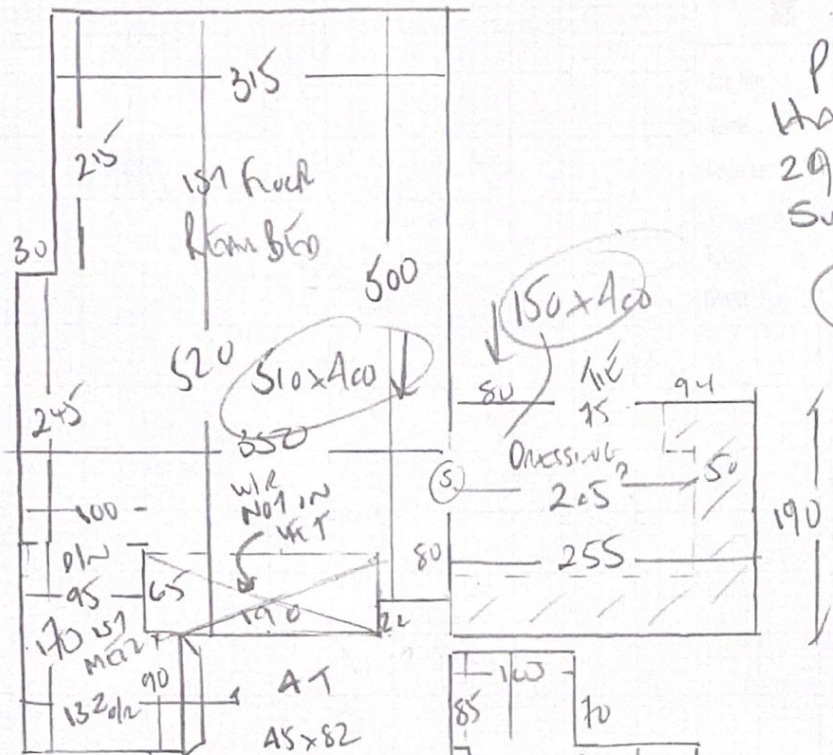

- 590 x 500 \*
- 335 x 500 \*
- 310 x 500 \*
- 200 x 500

\* from 1310 x 500 ROLL GOOD

SWEDE

- SUD 632

Top Room Bed = 400 x 500

Master Bed = 510 x 600

Dressing Room = 150 x 400

46.4m<sup>2</sup>

500

100	130	130	140
W4	W6	W5	
130	130	140	
W7	W9	W8	

200  
1st  
4T

200

mrcarpet

Job No: P30084  
Name: HARRISON  
Address:  
Tel: (2074)  
Sheet: of:

P30084  
 Harrison  
 29 Bradford Road  
 SW17 7DX

30F4

61  
 48x82  
 Room To be  
 15x79 Panels?  
 Root Access  
 Electric VENTX  
 WINDOW

To 1st floor  
 \*  
 w3 70 x 80  
 w2 75 x 115 51  
 w1 65 x 95 42 x 82

P30084  
 HALLIS  
 29 BRADICK RD  
 SWIT FOX

4004

SEE PLANS

PROPOSED STAIRS  
 CONCRETE FROM TO 157 FRONT