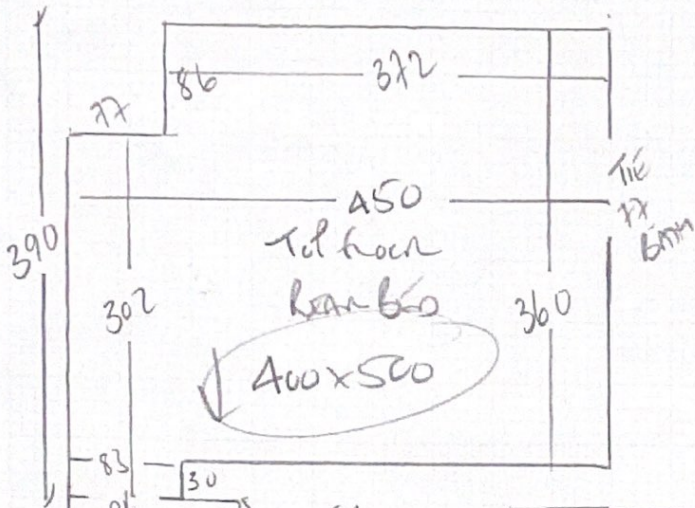

500

100	130	130	140
W4	W6	W5	
130	130	140	
W7	W9	W8	

200  
1st  
4T

200

mrcarpet

Job No: P30084  
Name: HARRISON  
Address:  
Tel: (2074)  
Sheet: of:

P30084  
 Harrison  
 29 Bradford Road  
 SW17 7DX

30F4

61  
 48x82  
 Room To be  
 15x79 Panels?  
 Root Access  
 Electric VENTX  
 WINDOW

To 1st floor  
 \*  
 w3 70 x 80  
 w2 75 x 115 51  
 w1 65 x 95 42 x 82

P30084  
 HALLIS  
 29 BRADICK RD  
 SWIT FOX