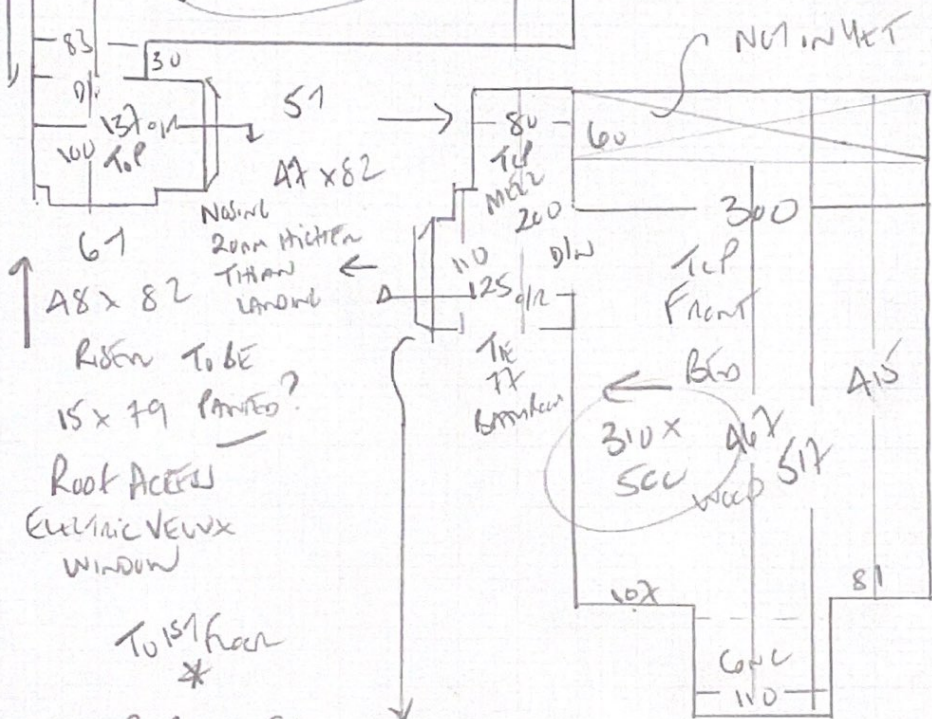

500

100	130	130	140
W4	W6	W5	
130	130	140	
W7	W9	W8	

200  
1st  
4T

200

mrcarpet

Job No: P30084  
Name: HARRISON  
Address:  
Tel: (2074)  
Sheet: of:

P30084  
 Harrison  
 29 Bradford Road  
 SW17 7DX

30F4

61  
 48x82  
 Room To be  
 15x79 Panels?  
 Root Access  
 Electric VENTX  
 WINDOW

To 1st floor  
 \*  
 w3 70 x 80  
 w2 75 x 115 51  
 w1 65 x 95 42 x 82

P30084  
 HALLIS  
 29 BRADICK RD  
 SWIT FOX

4004

SEE PLANS

PROPOSED STAIRS  
 CONCRETE FROM TO 157 FRONT