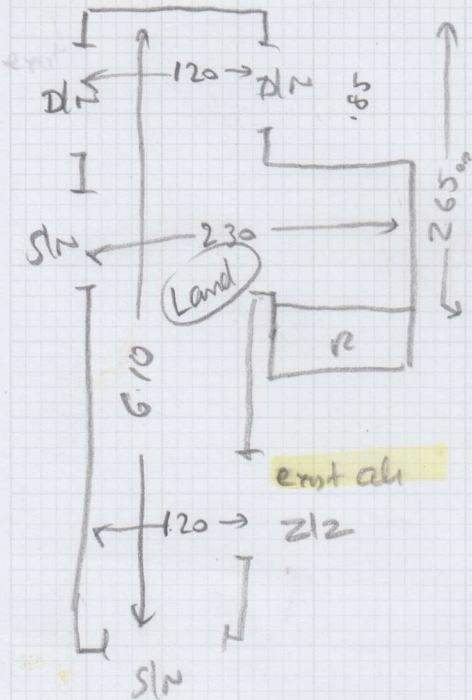

P30301

Job: Mrs A. Edwards  
 140 Lower Richmond Rd  
 Putney  
 SW15 1LU

Sheet: 1 of 3

- ✓ 7.10 x 4.7
- ✓ AZTEL STRIKE
- ✓ AZST 07

✓ DISPOSE  
 ✓ OLD  
 ✓ CPT ✓

Existing sledge

Layout

- W1 0.76 x 1.10
- W2 0.83 x 1.30
- W3 0.78 x 0.90
- W4 0.75 x 1.10
- W5 0.78 x 1.35
- W6 0.78 x 1.10
- (11) 0.50 x 0.90

1022

Spare Bedroom

4.60 x 3.30

wood

ultrase

Exst sledge

M/Furniture (x3)

No door bar needed

P.30301 carpet

Job Mrs A Edwards  
Nail 40 Lower Richmond Road  
Address: Putney  
SW15 1LU

Tel: \_\_\_\_\_  
Sheet: 2 of 3

4.70 x 4m

ALBOKAN  
on ALB 23+  
NOTE  
DIFF CRT

(1021)