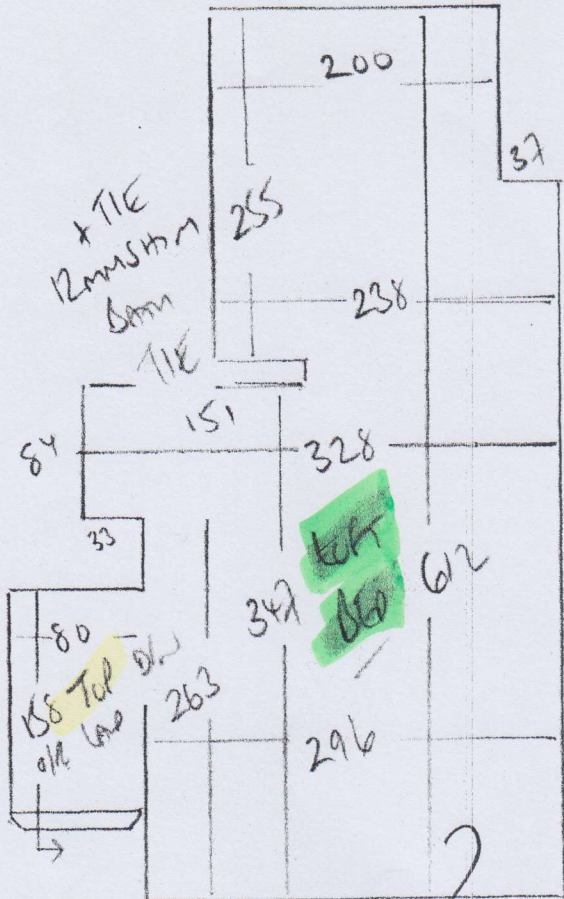

mrcarpet  
 Job No: R17549  
 Name: WEST  
 Address: 27B CHAMBER LD  
 SEIS YAL  
 Tel:  
 Sheet: of:

Silk Touch  
 Color SILK 329

RA 700 x 400  
 28m<sup>2</sup>

15T floor 650  
 320 x 400  
 12.80m<sup>2</sup>

R12549  
 WEST  
 27 B CHUMUKI (KAY)  
 SETS AAL

- 17
- 48 x 70
- W1 61 x 80
- W2 71 x 110
- \*

- SILK 1 WCH
- SILK 231
- 625 x 1100
- 25m<sup>2</sup>

- Total
- BLK 2
  - 48 x 88
  - 71
  - 48 x 71

Amico  
Stacia

R17549  
WEST  
270 CHUMLEY ROAD  
SE15 4AL

81N (P)  
45 x 90  
77  
45 x 73

NS 63 x 70  
W4 80 x 110  
W3 67 x 96