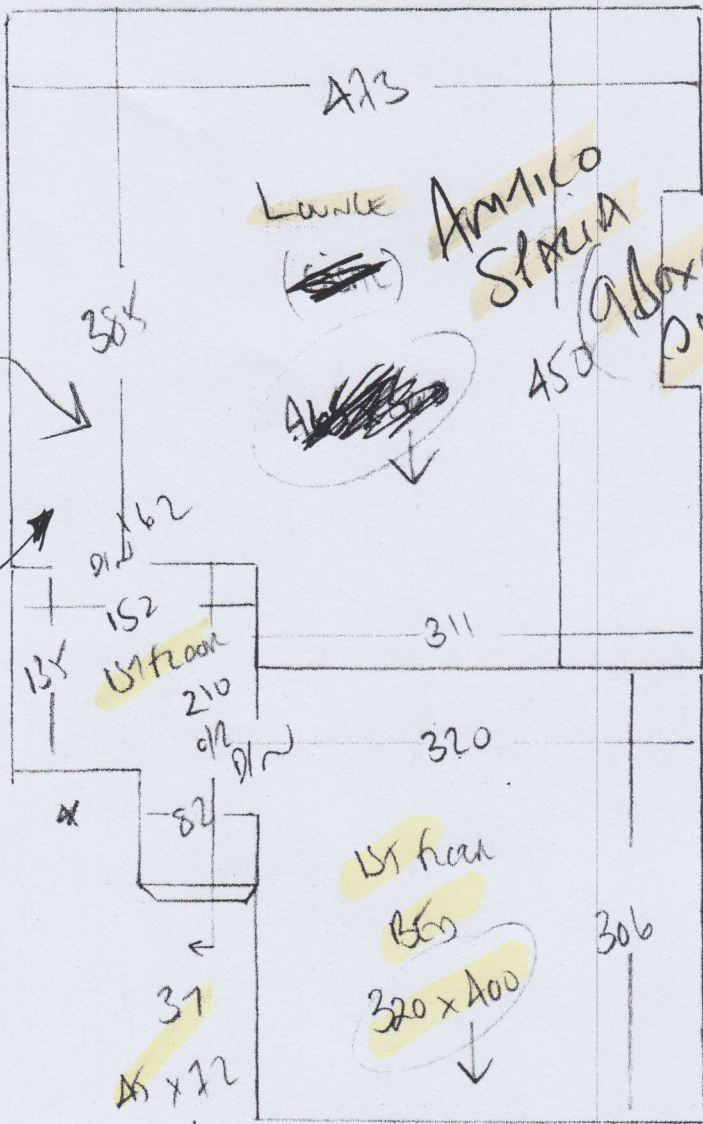

mrcarpet  
 Job No: R17549  
 Name: WEST  
 Address: 27B CHAMBER LD  
 SEIS YAL  
 Tel:  
 Sheet: of:

Silk Touch  
 Color SILK 329

RA 700 x 400  
 28m<sup>2</sup>

15T floor 650  
 320 x 400  
 12.80m<sup>2</sup>

R12549  
 WEST  
 27 B CHUMUKI (KAY)  
 SETS AAL

- 17
- 48 x 70
- W1 61 x 80
- W2 71 x 110
- \*

- SILK 1 WCH
- SILK 231
- 625 x 1100
- 25m<sup>2</sup>

- Total
- BLK 2
  - 48 x 88
  - 71
  - 48 x 71

Amico  
Stacia

R17549  
WEST  
270 CHUMLEY ROAD  
SE15 4AL

81N (P)  
45 x 90  
77  
45 x 73

NS 63 x 70  
W4 80 x 110  
W3 67 x 96