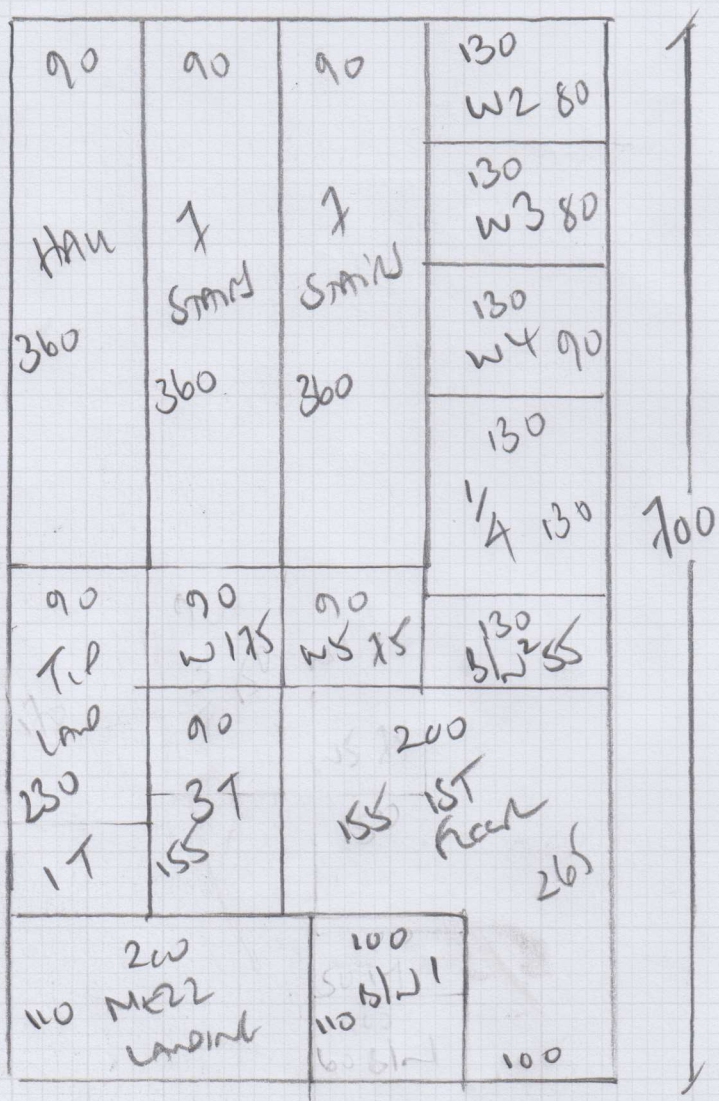

mrcarpet  
 Job No: R17549  
 Name: WEST  
 Address: 27B CHAMBER LD  
 SEIS YAL  
 Tel:  
 Sheet: of:

Silk Touch  
 Color SILK 329

RA 700 x 400  
 28m<sup>2</sup>

15T floor 650  
 320 x 400  
 12.80m<sup>2</sup>

R12549  
 WEST  
 27 B CHUMUKI (KAY)  
 SETS AAL

- 17
- 48 x 70
- W1 61 x 80
- W2 71 x 110
- \*

- SILK 1 WCH
- SILK 231
- 625 x 1100
- 25m<sup>2</sup>

- Total
- BLK 2
  - 48 x 88
  - 71
  - 48 x 71

Amico  
Stacia

R17549  
WEST  
270 CHUMLEY ROAD  
SE15 4AL

81N (P)  
45 x 90  
77  
45 x 73

NS 63 x 70  
W4 80 x 110  
W3 67 x 96