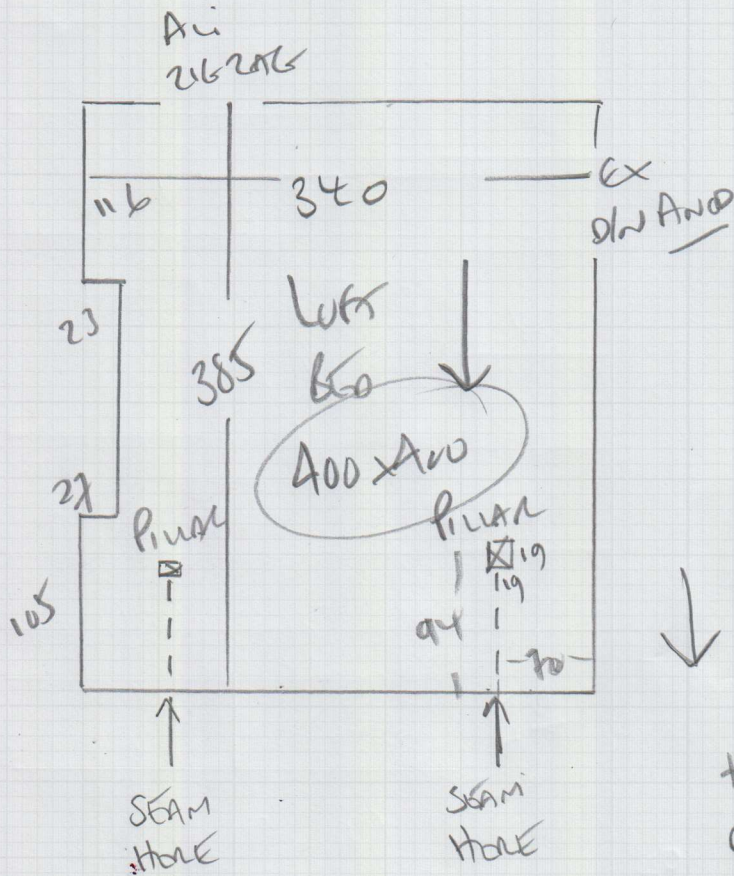

Job No: R17604  
Name: WILLIAMS  
Address: 9 Stinkfield Rd  
SW19 7AL  
Tel:  
Sheet: 1 of 1

HAVANA Column HAS 03  
400 x 400m

↓  
Must run like this way  
TO MATCH LAYOUT OUTSIDE Run  
+ for SEAMS TO BE JOINED  
ON LENGTH