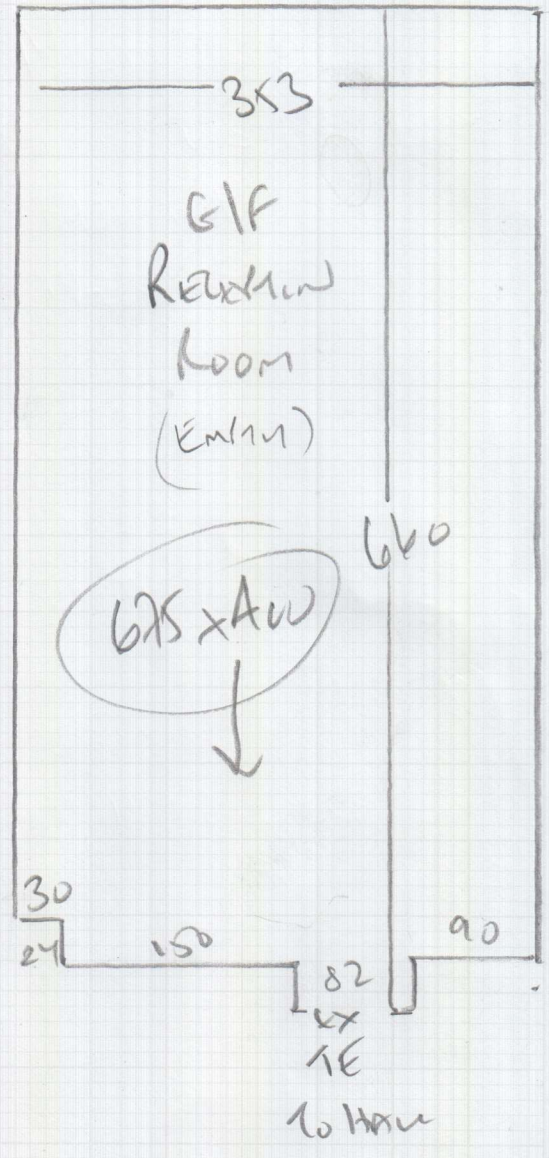

mrcarpets
 Job No: R17611
 Name: SHAW-WILKINSON
 Address: 3 BATTLE CROSE SWING
 Tel:
 Sheet: 1 of 2

TIVERTON
 Colour TIV 902

PLAN 380 x 400
 REAR WALL 675 x 400
 FRONT BED 430 x 400
 REAR BED 360 x 400
1845 x 400

73.80m²

mrcarpet
 Job No: R17611
 Name: SHAW-WORWICK
 Address: 3 BARRIE CLOSE
 SW19 8LU
 Tel:
 Sheet: 2 of 2

R17611

2nd call of 2

Notes for Measure

Estimator: Colin

Mrs Shaw-Wightwick, 3 Battle Close

Date of Measure: Wed, 21 Jun 17

Mrs Shaw-Wightwick, 3 Battle Close

Date of Measure Wed, 21 Jun 17

At Keys

Floor: Wood / Concrete / other _____
1st Ground

S/edge: Wood / Concrete / No pin / existing (if existing, allow 3 sticks to supplement where necessary)

Tape size: 1 1/2" / 2" / 3" / 5"

Style: Top taping / Side binding

Stairrods: Type _____ Nr _____ Size _____

Must Read: Keys in Shop - Empty Property - If key not working