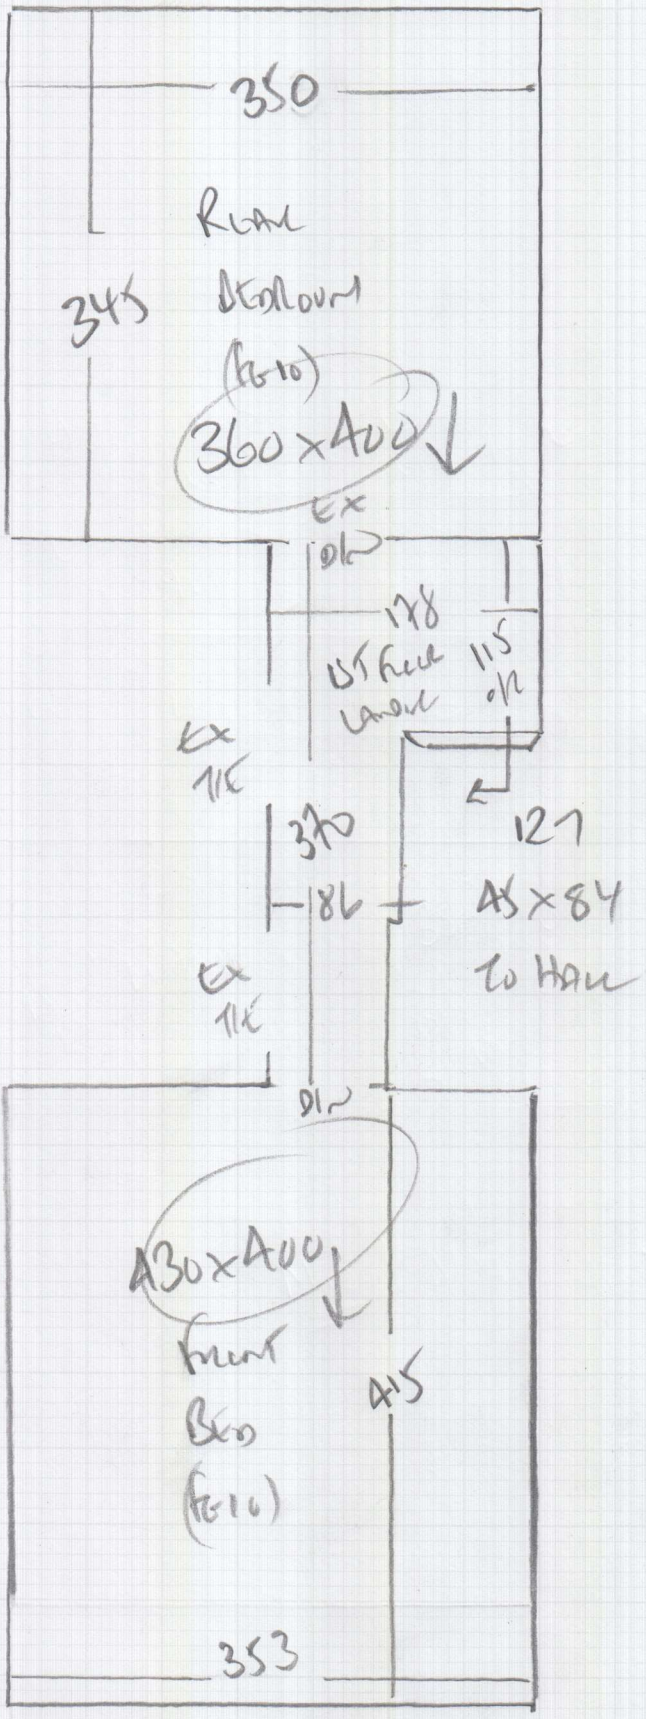

mrcarpets
 Job No: R17611
 Name: SHAW-WILKINSON
 Address: 3 BATTLE CROSE SWING
 Tel:
 Sheet: 1 of 2

TIVERTON
 Colour TIV 902

PLAN 380 x 400
 REAR WALL 675 x 400
 FRONT BED 430 x 400
 REAR BED 360 x 400
1845 x 400

73.80m²

mrcarpet
 Job No: R17611
 Name: SHAW-WORWICK
 Address: 3 BARRIE CLOSE
 SW19 8LU
 Tel:
 Sheet: 2 of 2

R17611

2nd call of 2

Notes for Measure

Estimator: Colin

Mrs Shaw-Wightwick, 3 Battle Close

Date of Measure: Wed, 21 Jun 17

Mrs Shaw-Wightwick, 3 Battle Close

Date of Measure Wed, 21 Jun 17

At Keys

Floor: Wood / Concrete / other _____
1st Ground

S/edge: Wood / Concrete / No pin / existing (if existing, allow 3 sticks to supplement where necessary)

Tape size: 1 1/2" / 2" / 3" / 5"

Style: Top taping / Side binding

Stairrods: Type _____ Nr _____ Size _____

Must Read: Keys in Shop - Empty Property - If key not working