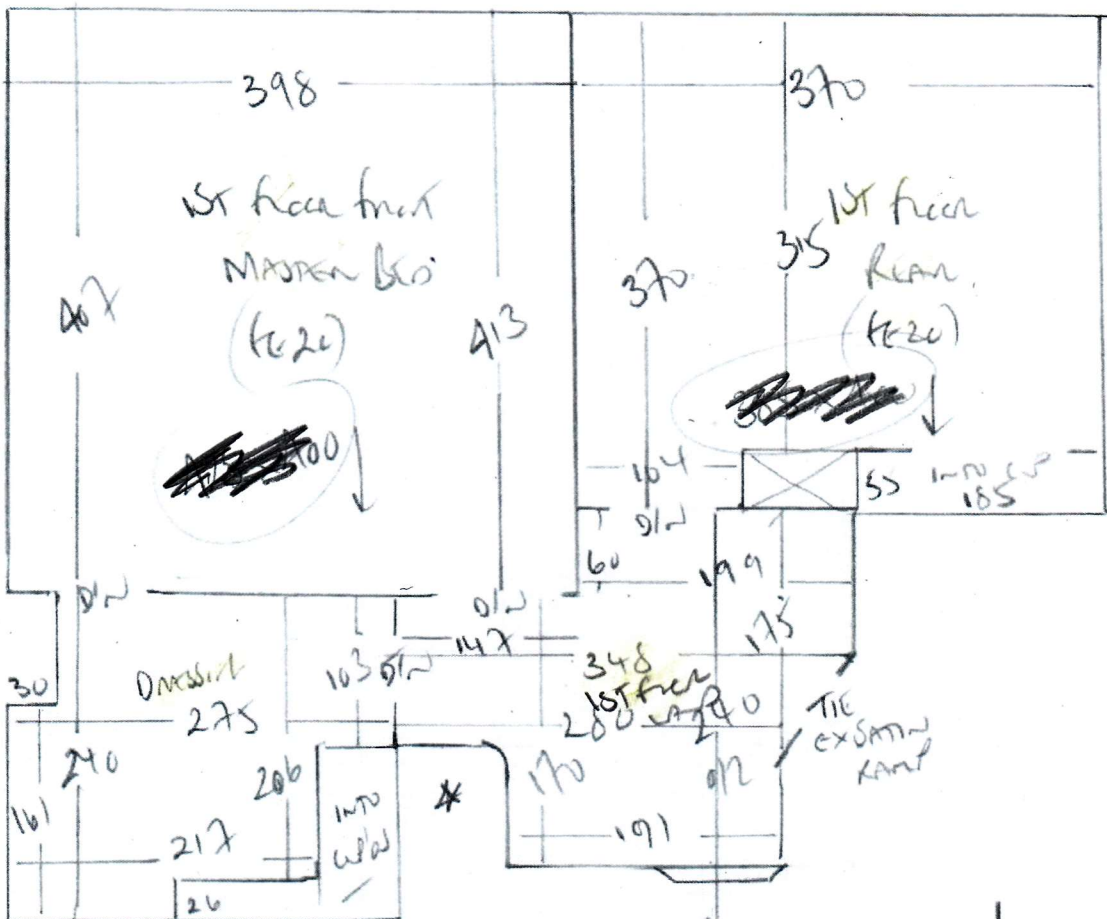

SOOM WIDTH - Cutting Plans

↑
425

RISAZI
DRAKTON
31A COOMBE LANE
SW20 0RW

2 of A

↑
250

↑
250

ZAMBIA
COURT 2AM-

R 18A21
 DARGEN
 31A COMBE LANE
 SW20 ORW

A of 4

W9 68 x 95

W10 76 x 117

W11 68 x 81

137

40 x 83

63cm
 WITH 165
 Runner

INCLUDES
 SLIP AS Runner
 95cm to CURVE