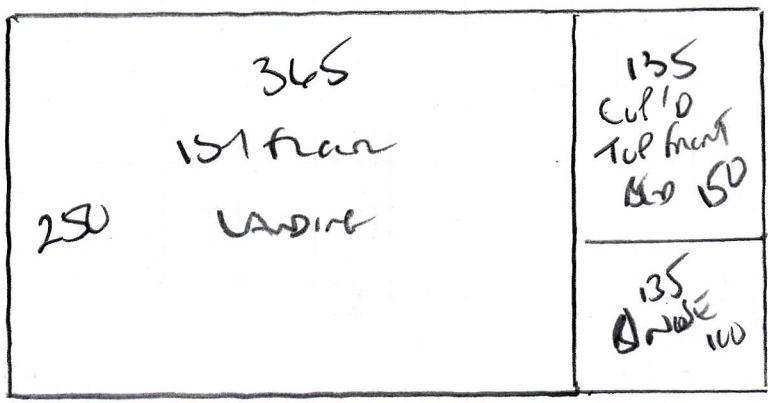

SOOM WIDTH - Cutting Plans

↑
425

RISAZI
DRAKTON
31A COOMBE LANE
SW20 0RW

2 of A

↑
250

↑
250

ZAMBIA
COURT 2AM-

R 18A21
 DARGEN
 31A COMBE LANE
 SW20 ORW

A of 4

W9 68 x 95

W10 76 x 117

W11 68 x 81

137

40 x 83

63cm
 WITH 165
 Runner

INCLUDES
 SLIP AS Runner
 95cm to CURVE