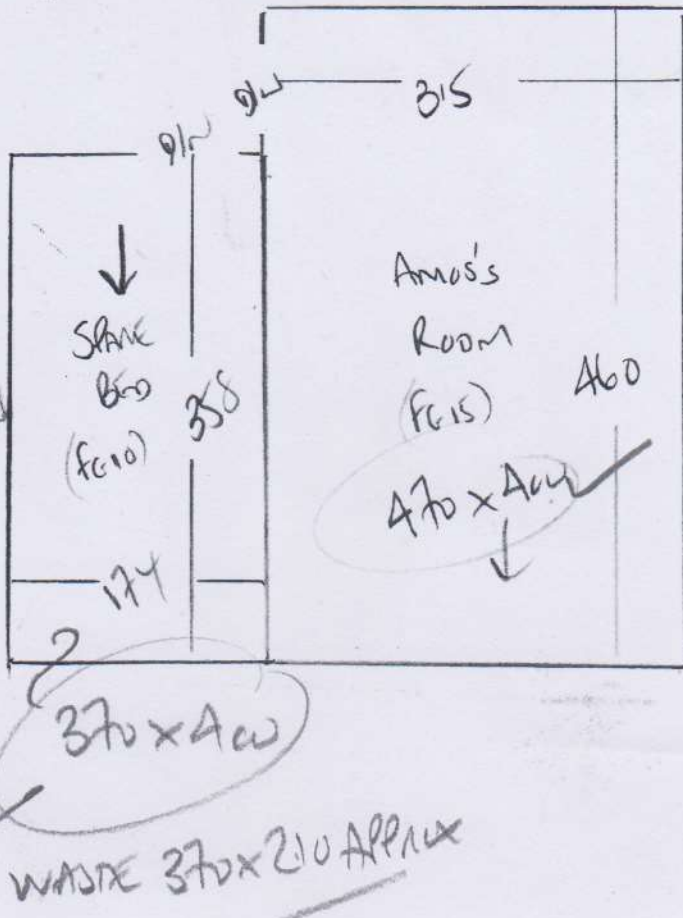

Cupboards Com. in 6
out

R18498
MAWDIM
14 SURREY COME LAND
SM6 9LB

GAST COAST 169

- CAMERA Room 560 x 400
 - MUMS Room 440 x 400
 - AMOS Room 470 x 400
 - SLAVE BED 370 x 400
- 1840 x 400

WASTE TO
CUPBOARD
FLOOR

7360m²