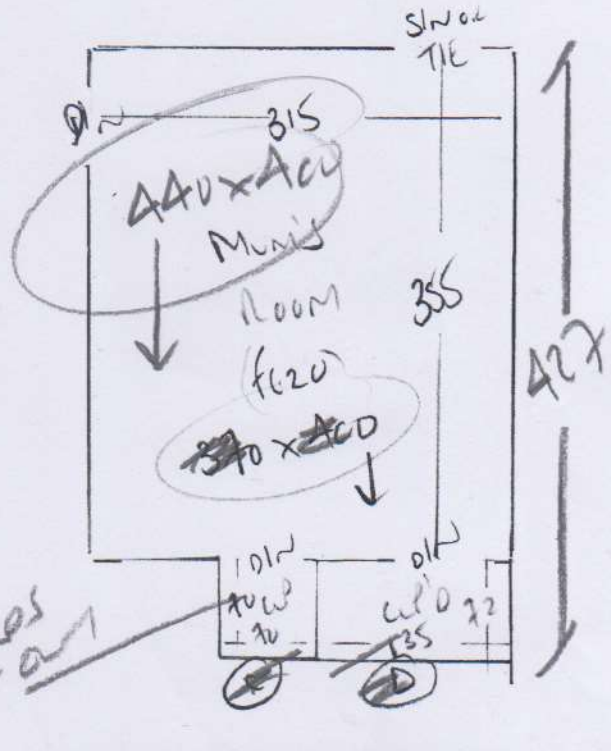

Cupboards Com. in 6
out

R18498
MAWDIM
14 SURREY COME LAND
SM6 9LB

GAST COAST 169

- CAMERA Room 560 x 400
 - MUMS Room 440 x 400
 - AMOS Room 470 x 400
 - SLAVE BED 370 x 400
- 1840 x 400

WASTE TO
CUPBOARD
FLOOR

7360m²