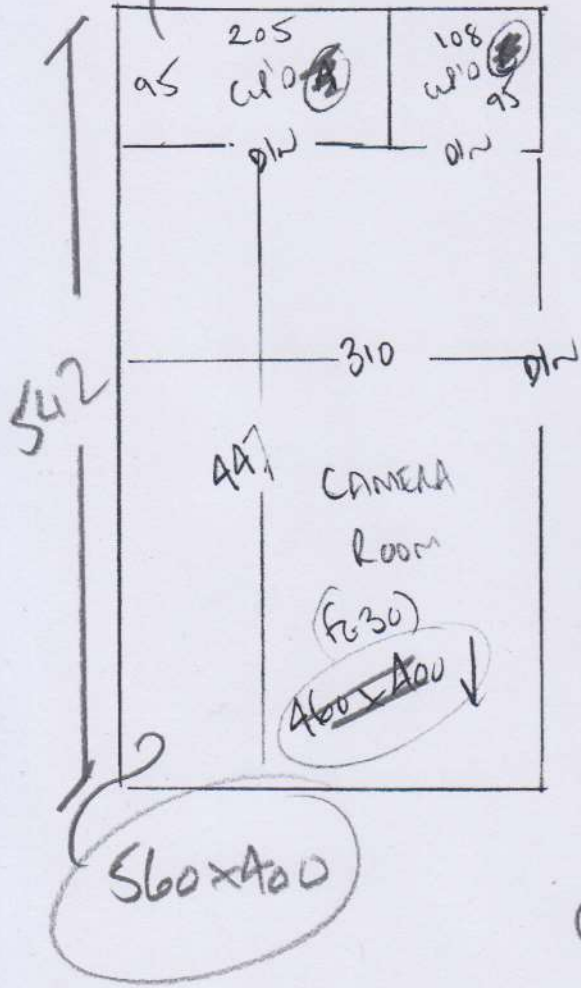

Cupboards Com. in 6
out

R18498
MAWDIM
14 SURREY COME LAND
SM6 9LB

GAST COAST 169

- CAMERA Room 560 x 400
 - MUMS Room 440 x 400
 - AMOS Room 470 x 400
 - SLAVE BED 370 x 400
- 1840 x 400

WASTE TO
CUPBOARD
FLOOR

7360m²