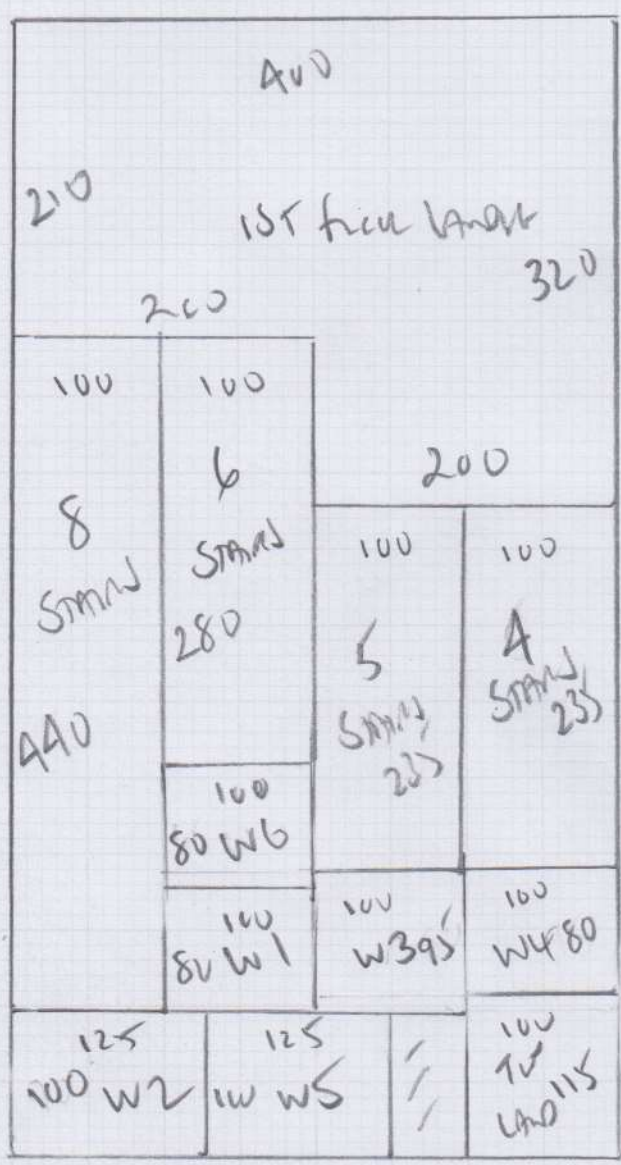

Job No: R18505
 Name: Lincoln
 Address: 099 Giffenham Rd
 SW20 0DS
 Tel:
 Sheet: of:

front BES + SNOY
SNOY + LANDINGS
ROOM WIDTH
AVG BY BROS
Colour

Room 1 750 x 400
 Room 2 260 x 400
 front BES 305 x 400
1315 x 400

52.60m²

260