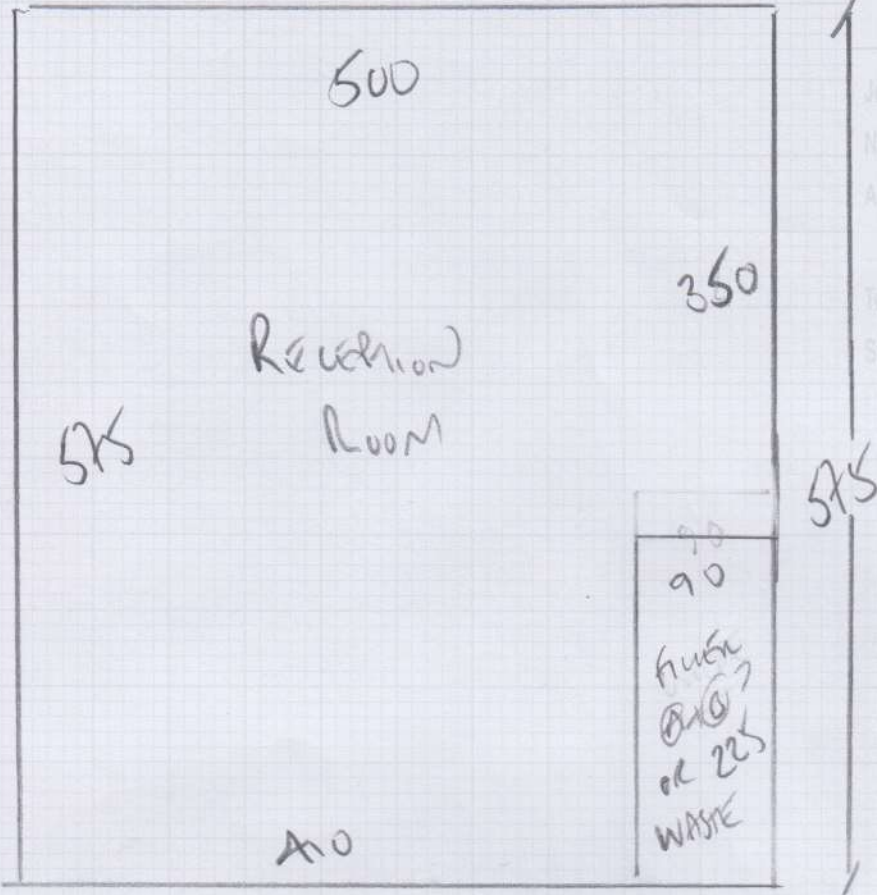

mrcarpet
 Job No: R 18516
 Name: JEFFERY
 Address: 25 NEWSTAD WAY
 SWIG STR
 Tel:
 Sheet: of:

535

Tivenon
 Color TV-908

365

- Row 1 535 x 500
 - Row 2 365 x 500
 - Row 3 450 x 500
 - Row 4 575 x 500
 - Row 5 540 x 500
- 2465 x 500
 OFF 2500m Row

123.25 m²

1st floor Bld 2
 + 265 x 500
 SEPARATE CUT

450

Job No: R18516
Name: JEFFREY
Address: 25 NEWSTADWAY
SWIG STR
Tel:
Sheet: of:

mrcarpet
 Job No: R18516
 Name: JEFFERY
 Address: 25 NEWSTAD WAM
 SW19 5TR
 Tel:

Vinyls

1st floor BATH
 1st floor EN-SUITE
 HALLWAY + KITCHEN + HALL CUPBOARDS x 2

DESIGNATEX
 VINYL
 CARNOT OAK 2146

650
 KITCHEN 650 x 400
 KITCHEN 475 x 400
 1125 x 400
 45m²
 1st floor 160 x 200
 BATHROOM
 320m²

HALLWAY
 2 CUPBOARDS
 200 x 200
 PATTERN MATCH TO HALL
 AS BEST POSSIBLE IN
 2 x CUPBOARDS DOWNWARDS

PATTERN MATCH
 TO HALLWAY
 200M WIDTH ANCHORS TO MATCH PATTERN

mrcarpet
 Job No: R18516
 Name: JEFFREY
 Address: 25 NEWSTEAD WAY
 SW19 5HR
 Tel:
 Sheet: of: