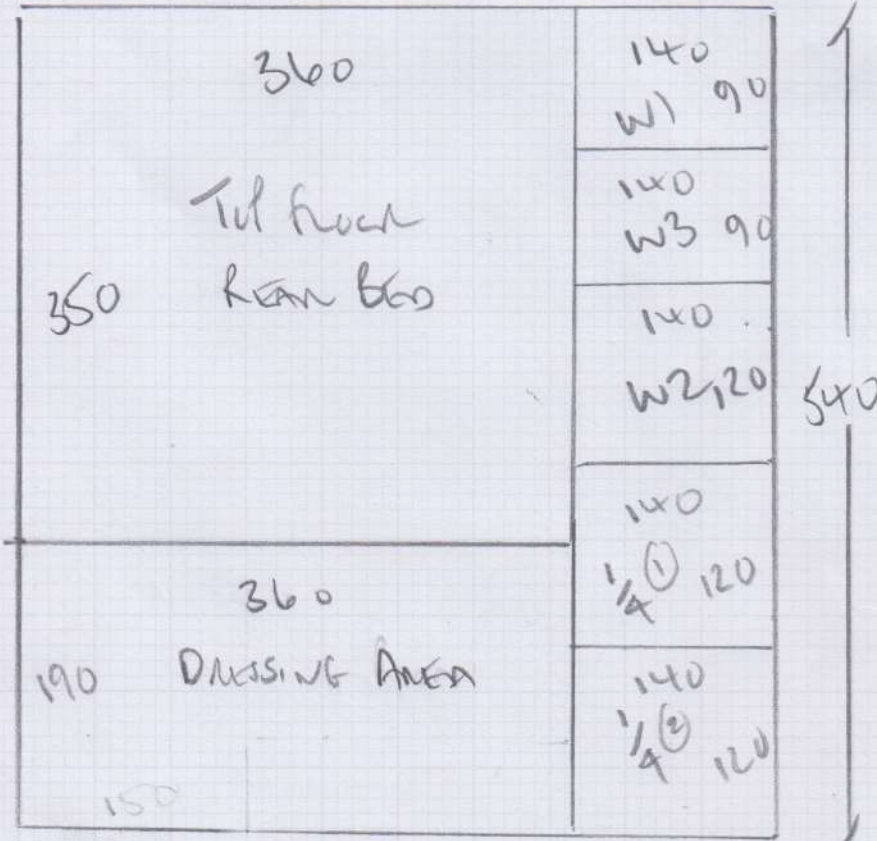

mrcarpet
 Job No: R 18516
 Name: JEFFERY
 Address: 25 NEWSTAD WAY
 SWIG STR
 Tel:
 Sheet: of:

535

Tivenon
 Color TV-908

365

- Row 1 535 x 500
 - Row 2 365 x 500
 - Row 3 450 x 500
 - Row 4 575 x 500
 - Row 5 540 x 500
- 2465 x 500
 OFF 2500m Row

123.25 m²

1st floor Bld 2
 + 265 x 500
 SEPARATE CUT

450

Job No: R18516
Name: JEFFREY
Address: 25 NEWSTADWAY
SWIG STR
Tel:
Sheet: of:

mrcarpet
 Job No: R18516
 Name: JEFFERY
 Address: 25 NEWSTAD WAM
 SW19 5TR
 Tel:

Vinyls

1st floor BATH
 1st floor EN-SUITE
 HALLWAY + KITCHEN + HALL CUPBOARDS x 2

DESIGNATEX
 VINYL
 CARNOT OAK 2146

650
 KITCHEN 650 x 400
 KITCHEN 475 x 400
 1125 x 400
 45m²
 1st floor 160 x 200
 BATHROOM
 320m²

HALLWAY
 2 CUPBOARDS
 200 x 200
 PATTERN MATCH TO HALL
 AS BEST POSSIBLE IN
 2 x CUPBOARDS DOWNWARDS

PATTERN MATCH
 TO HALLWAY
 200M WIDTH ANCHORS TO MATCH PATTERN

mrcarpet
 Job No: R18516
 Name: JEFFREY
 Address: 25 NEWSTEAD WAY
 SW19 5HR
 Tel:
 Sheet: of: