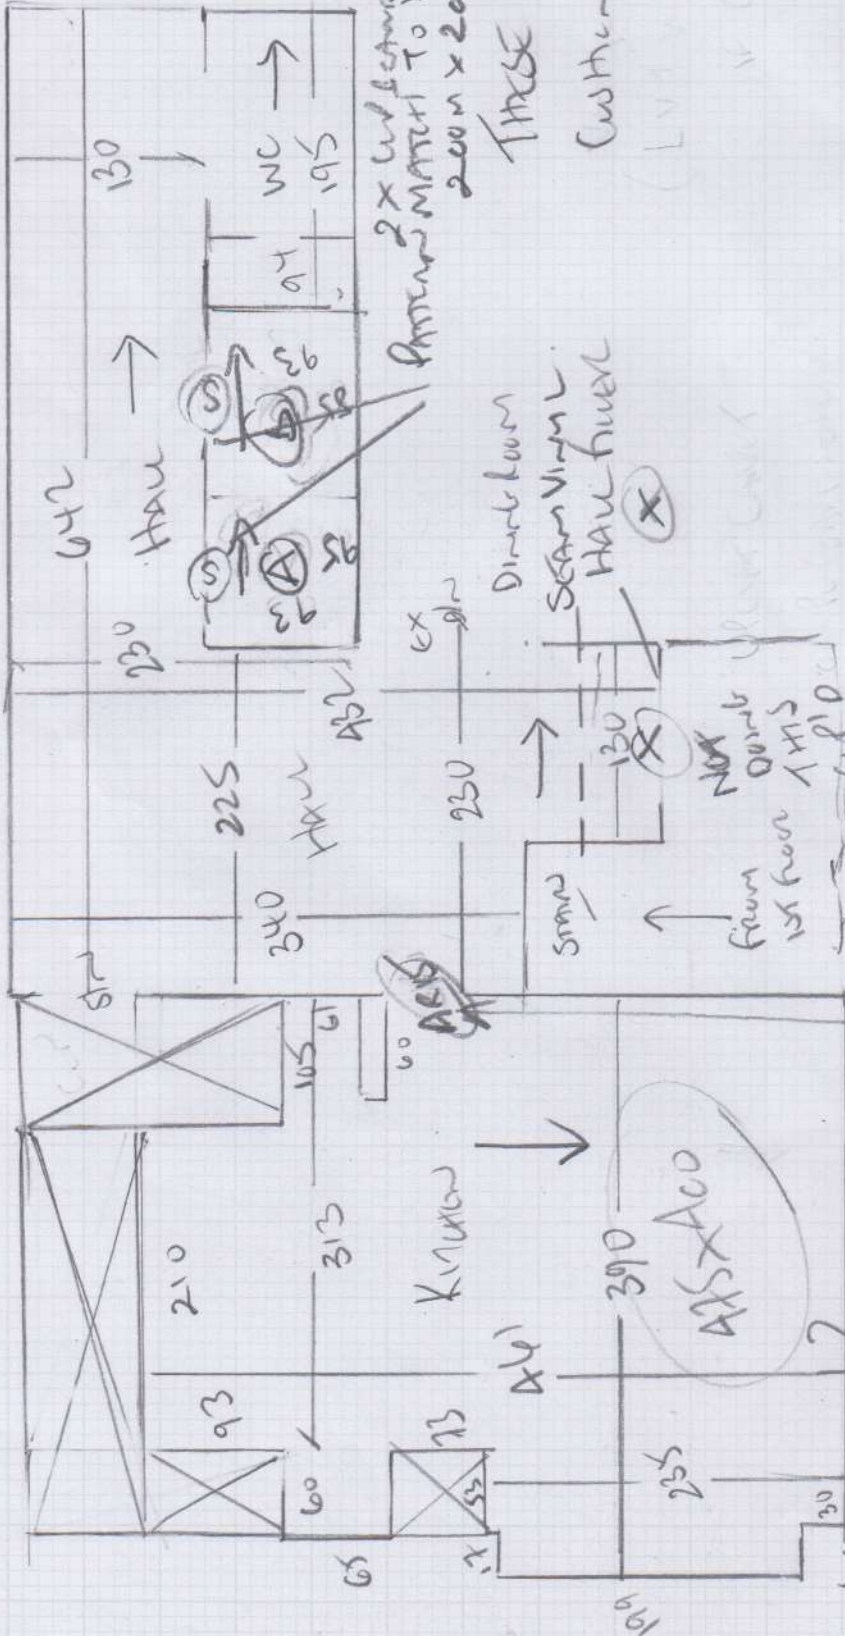

All Vinyl

Floor Deck

ATTENTION 2x windows
MATCH TO HALLWAY PLEASE
2000x2000 ALUMINO FOR WINDOWS

THESE AREAS TO BE

CUSTOM VINYL FRONT

(L.V. 1000 1000 1000)

3MM HARDBOARD REGRIND

UNDER AN CUSTOM VINYL

HALL / KITCHEN

WC x Bathroom

SPECIMONER

250M LENGTH

OF AR15

SANITARI

Job No: R18516
Name: JEFFREY
Address: 25 NAUSKIND WAY
SW19 5TR
Tel:
Sheet: of:

CONCRETES AND LAM OVER TOP