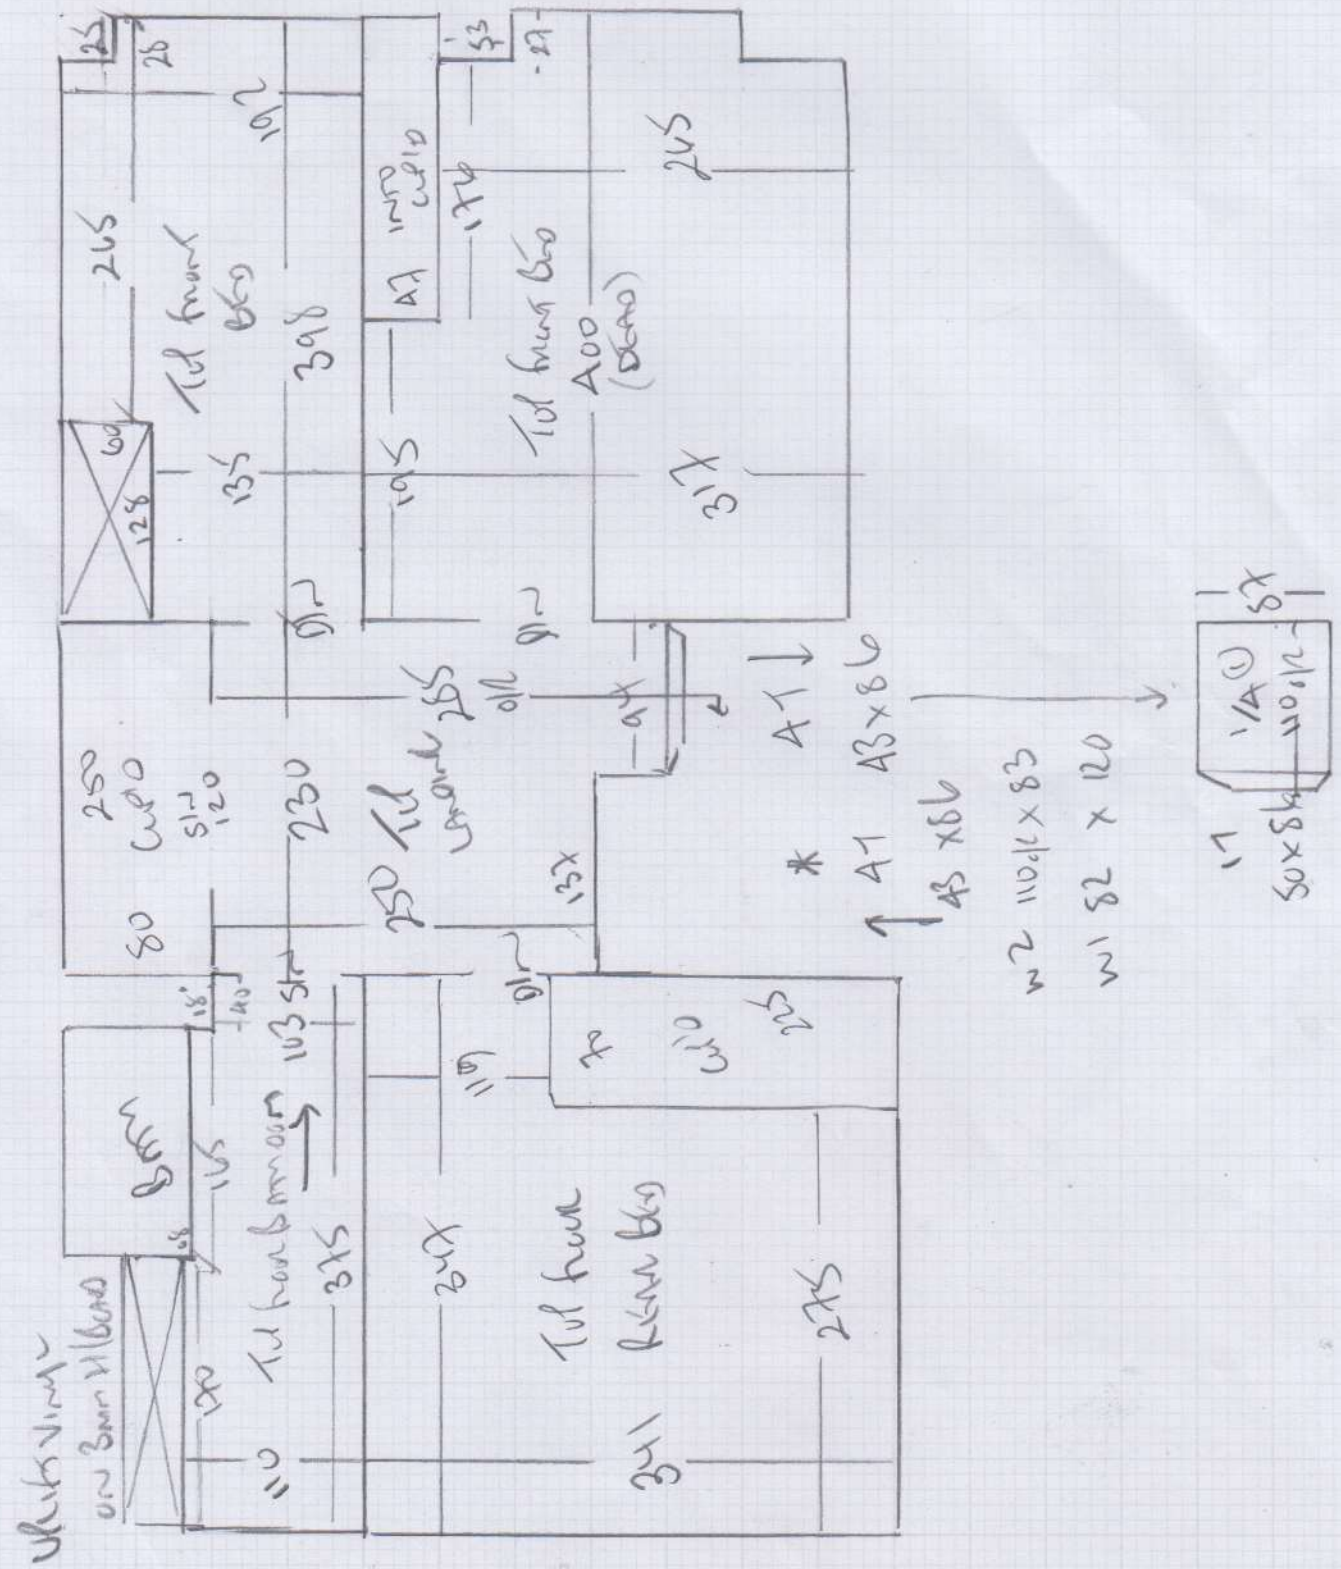

mrcarpet
 Job No: R 18516
 Name: JEFFERY
 Address: 25 NEWSTAD WAY
 SWIG STR
 Tel:
 Sheet: of:

535

Tivenon
 Color TV-908

365

- Row 1 535 x 500
 - Row 2 365 x 500
 - Row 3 450 x 500
 - Row 4 575 x 500
 - Row 5 540 x 500
- 2465 x 500
 OFF 2500m Row

123.25 m²

1st floor Bld 2
 + 265 x 500
 SEPARATE CUT

450

Job No: R18516
Name: JEFFREY
Address: 25 NEWSTADWAY
SWIG STR
Tel:
Sheet: of:

mrcarpet
 Job No: R18516
 Name: JEFFERY
 Address: 25 NEWSTAD WAM
 SW19 5TR
 Tel:

Vinyls

1st floor BATH
 1st floor EN-SUITE
 HALLWAY + KITCHEN + HALL CUPBOARDS x 2

DESIGNATEX
 VINYL
 CARNOT OAK 2146

650
 KITCHEN 650 x 400
 KITCHEN 475 x 400
 1125 x 400
 45m²
 1st floor 160 x 200
 BATHROOM
 320m²

HALLWAY
 2 CUPBOARDS
 200 x 200
 PATTERN MATCH TO HALL
 AS BEST POSSIBLE IN
 2 x CUPBOARDS DOWNWARDS

PATTERN MATCH
 TO HALLWAY
 200M WIDTH ANCHORS TO MATCH PATTERN

mrcarpet
 Job No: R18516
 Name: JEFFREY
 Address: 25 NEWSTEAD WAY
 SW19 5HR
 Tel:
 Sheet: of: