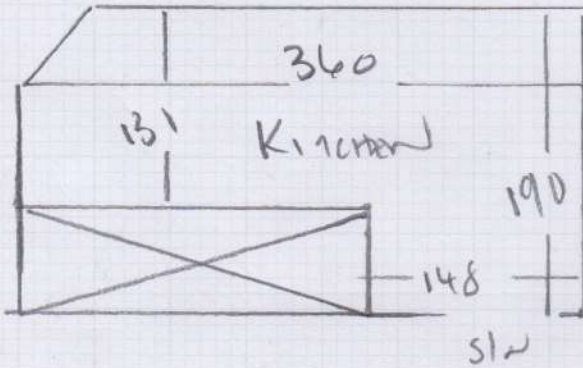

Job No: R18518
 Name: LEDGE 11
 Address: 166 BENKEULEPLATZ
 SWIG 4000
 Tel:
 Sheet: of:

PLANKS →

Planken
 SECUNAR DESIGNATEX
 COULR

PLANKS →

K110000 325 x 200
 BAMBUM 325 x 200
700 x 200

14m²

R18518

2nd call of 3

Notes for Measure

Estimator: Colin

Mrs Annie Leggett, 16b Berkeley Place

Date of Measure: Mon, 22 Feb 21

At: tbc 9:15AM - 9:30AM

Site Address:
16b Berkeley Place

Customer Address:
16b Berkeley Place

LONDON SW19 4NN