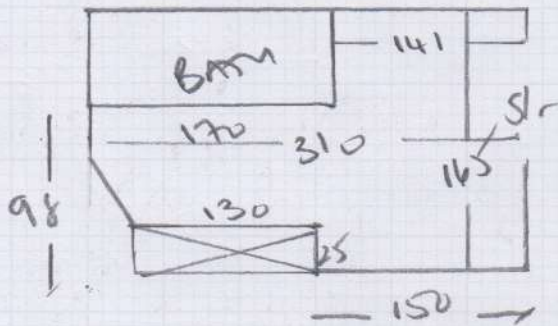

Job No: R18518
 Name: LEDGE 11
 Address: 166 BENKEULEPLATZ
 SWIG 4000
 Tel:
 Sheet: of:

PLANKS →

Planken
 SECUNAR DESIGNATEX
 COULR

PLANKS →

K110000 325 x 200
 BAMBUM 325 x 200
700 x 200

14m²

R18518

2nd call of 3

Notes for Measure

Estimator: Colin

Mrs Annie Leggett, 16b Berkeley Place

Date of Measure: Mon, 22 Feb 21

At: tbc 9:15AM - 9:30AM

Site Address:
16b Berkeley Place

Customer Address:
16b Berkeley Place

LONDON SW19 4NN

LONDON SW19 4NN

CONTACT: As customer details

Mobile	Home	Office
07779-128843		

Email:
annieleg@dircon.com

Areas to be done and Description of Measure

vinyl to kitchen and bathroom as existing

L14255 65 CARNO
MANN TALK BURE