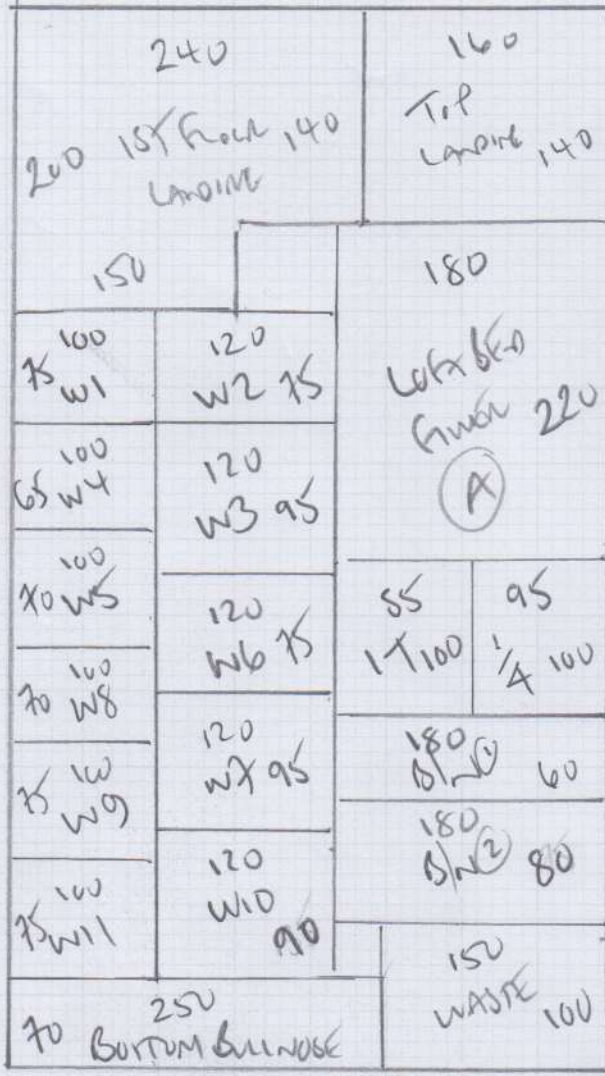

Job No: R18520
 Name: NELSON
 Address: 10 THE GREEN
 SMAATHL
 Tel:
 Sheet: of:

700

ABEDROOMS + Living Room
STAIRS + LANDINGS

MOVIES W Colour 107

- Plan 1 700 x 400
- Plan 2 500 x 400
- Left Bed 650 x 400
- Stair 1 255 x 400
- Right Bed 350 x 400
- Living Room 440 x 400
- 28.95 x 400

500

115.80m²

R18520
 NELSON
 10 THE GREEN
 SMA AHL

- ↑ 87 ↑
- 40 x 81
- 68 x 78
- 75 x 115
- 65 x 92
- 45 x 81