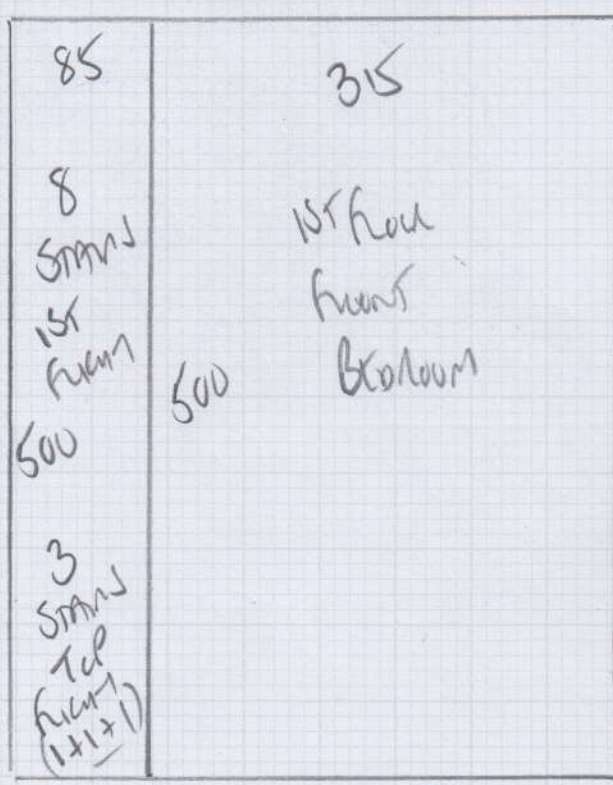

Job No: R18520
 Name: NELSON
 Address: 10 THE GREEN
 SMAATHL
 Tel:
 Sheet: of:

700

ABEDROOMS + Living Room
STAIRS + LANDINGS

MOVIES W Colour 107

- Plan 1 700 x 400
- Plan 2 500 x 400
- Left Bed 650 x 400
- Stair 1 255 x 400
- Right Bed 350 x 400
- Living Room 440 x 400
- 28.95 x 400

500

115.80m²

R18520
 NELSON
 10 THE GREEN
 SMA AHL

- ↑ 87 ↑
- 40 x 81
- 68 x 78
- 75 x 115
- 65 x 92
- 45 x 81