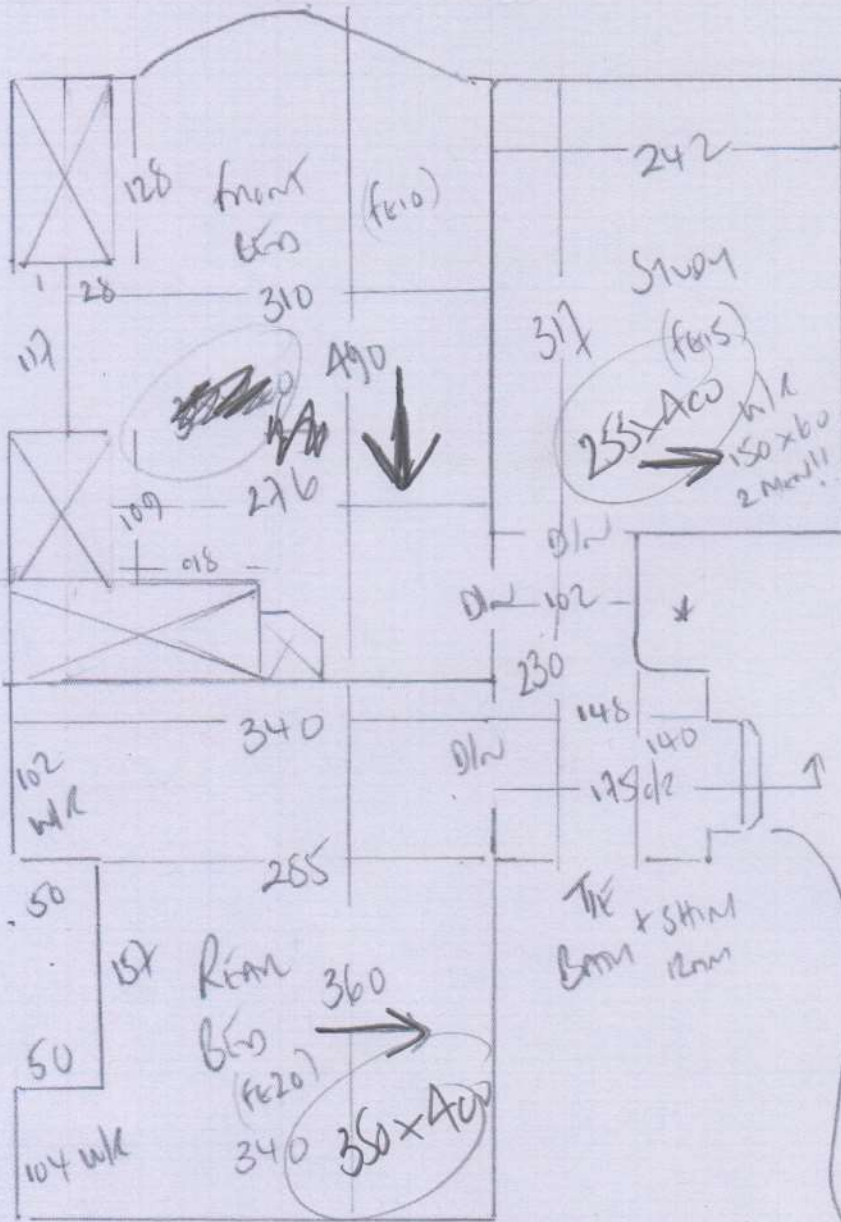

Job No: R18520
 Name: NELSON
 Address: 10 THE GREEN
 SMAATHL
 Tel:
 Sheet: of:

700

ABEDROOMS + Living Room
STAIRS + LANDINGS

MOVIES W Colour 107

- Plan 1 700 x 400
- Plan 2 500 x 400
- Left Bed 650 x 400
- Stair 1 255 x 400
- Right Bed 350 x 400
- Living Room 440 x 400
- 28.95 x 400

500

115.80m²

R18520
 NELSON
 10 THE GREEN
 SMA AHL

- ↑ 87 ↑
- 40 x 81
- 68 x 78
- 75 x 115
- 65 x 92
- 45 x 81