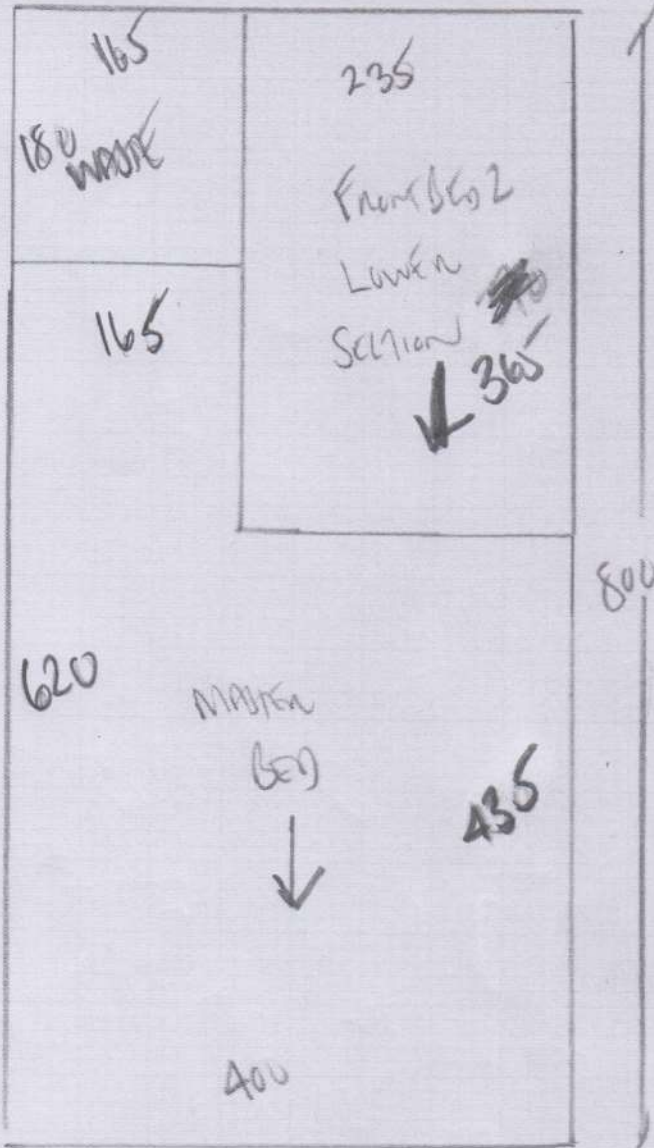

CHECK MEASURED PLANS  
2415121

WALDORF'S STILL NOT INSTALLED YET!!

mrcarpet  
Job No: R18528  
Name: MOMUES  
Address: 22 UPPER PANIC RD  
K12 5LD

R18528  
MAYES  
22 WILSON AVE (LAWY)  
KINGSTON  
K12 5L0

800  
ABORIGINAL LAND  
JARANANDA  
WILSON FURWEAVE

- Row 1 800 x 400 ✓
- Row 2 580 x 400 ✓
- Row 3 500 x 400 ✓
- FRONT Bldg 2 430 x 400 ✓
- 2310 x 400

9240m<sup>2</sup>