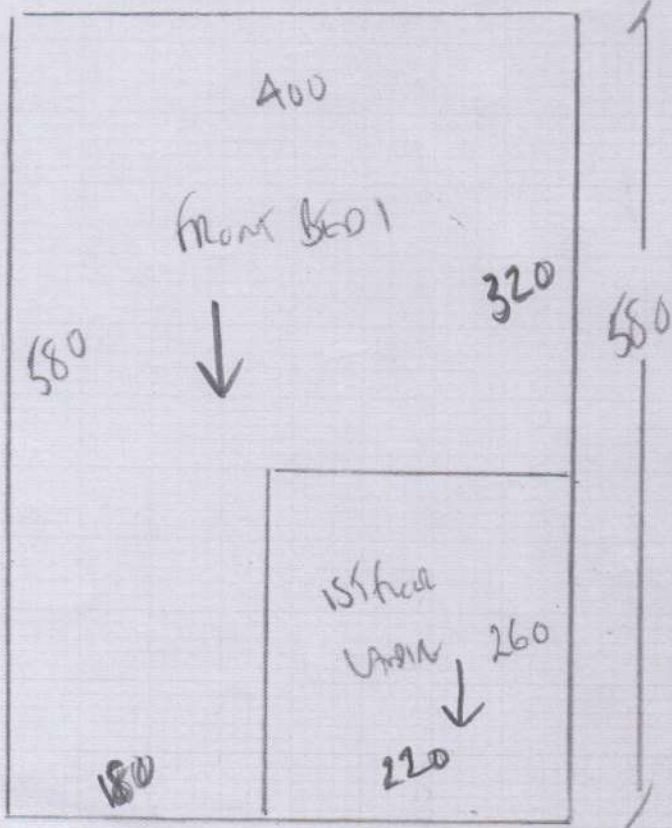

CHECK MEASURED PLANS  
2415121

WALDORF'S STILL NOT INSTALLED YET!!

mrcarpet  
Job No: R18528  
Name: MOMUES  
Address: 22 UPPER PANIC RD  
K12 5LD

R18528  
MAYES  
22 WILSON AVE (LAWY)  
KINGSTON  
K12 5L0

800  
ABORIGINAL LAND  
JARANANDA  
WILSON FURWEAVE

- Row 1 800 x 400 ✓
- Row 2 580 x 400 ✓
- Row 3 500 x 400 ✓
- FRONT Bldg 2 430 x 400 ✓
- 2310 x 400

9240m<sup>2</sup>