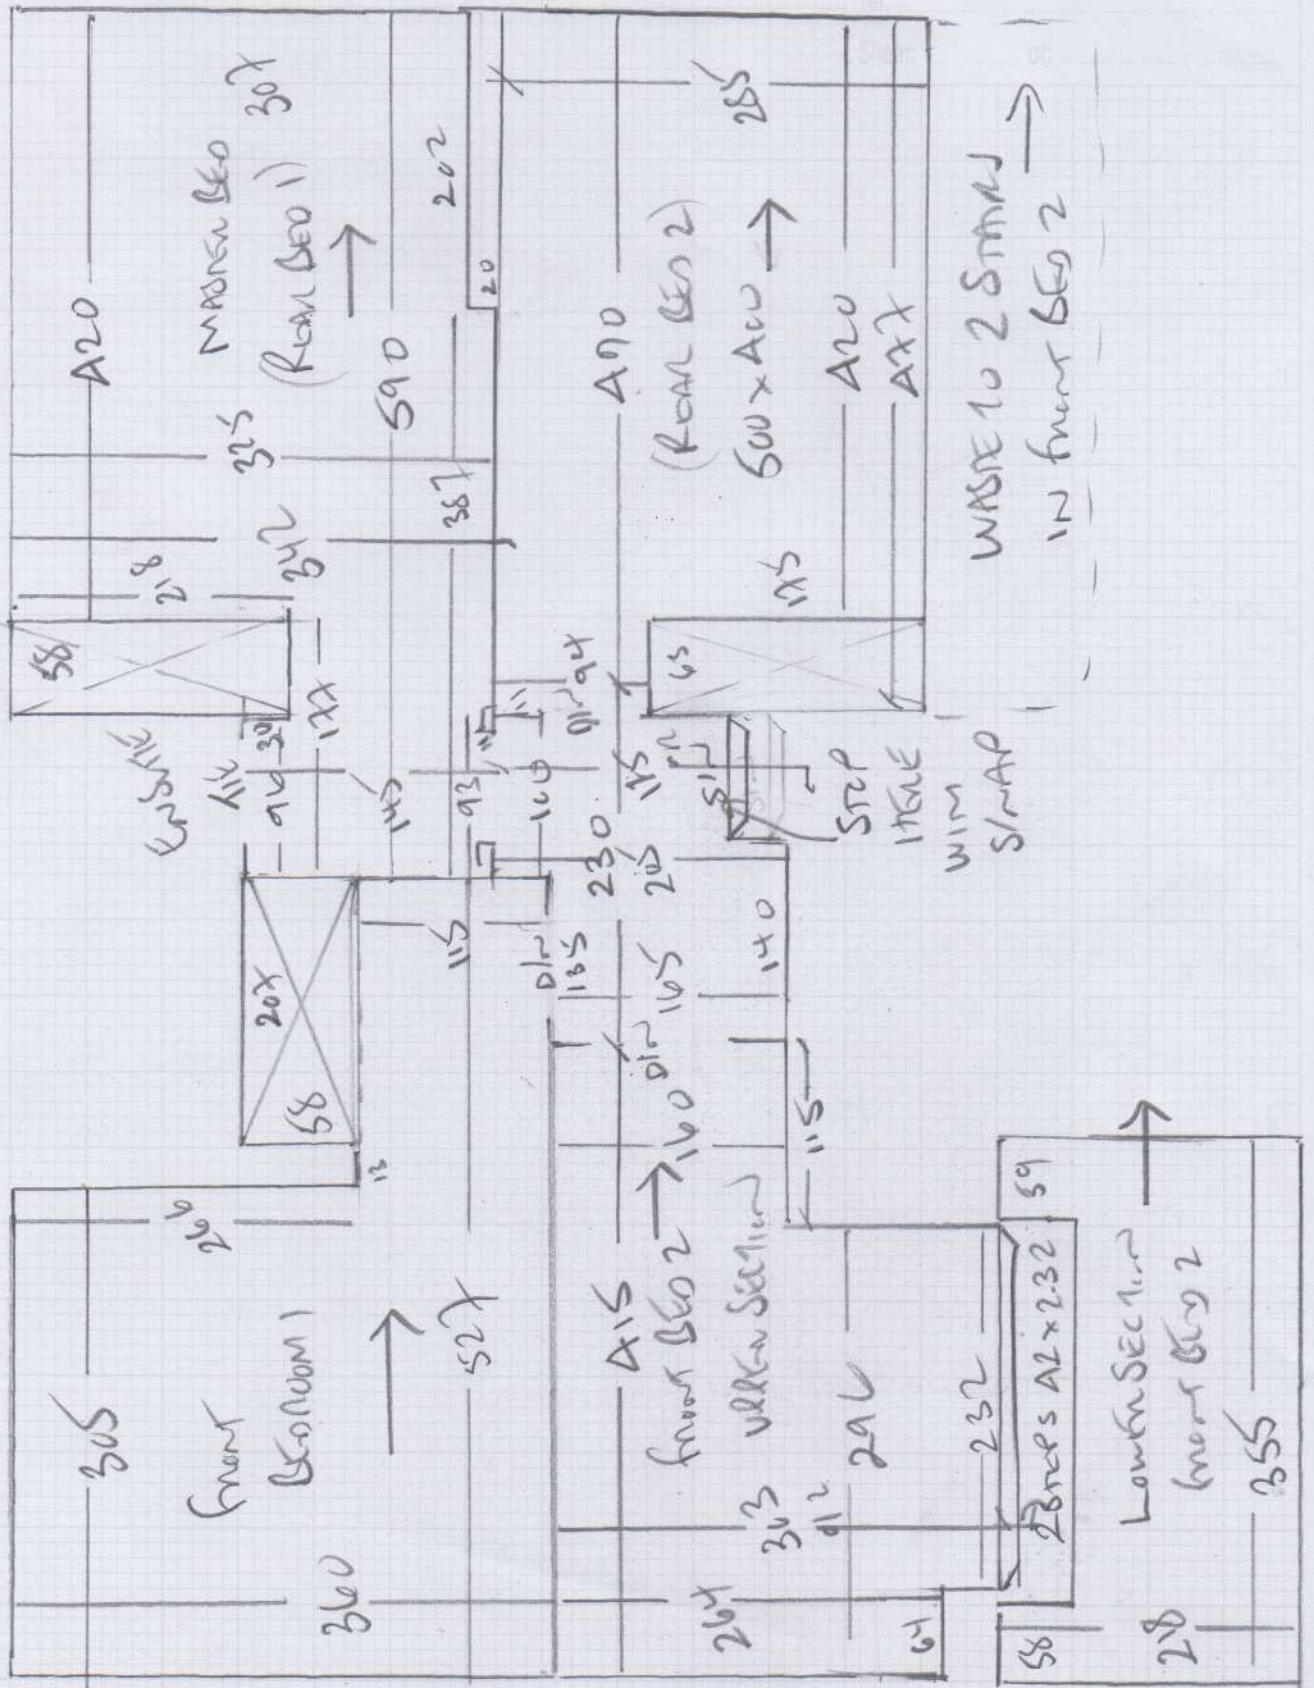

CHECK MEASURED PLANS  
2415121

WALDORF'S STILL NOT INSTALLED YET!!

mrcarpet  
Job No: R18528  
Name: MOMUES  
Address: 22 UPPER PANIC RD  
K12 5LD

R18528  
MAYES  
22 WILSON AVE (LAWY)  
KINGSTON  
K12 5L0

800  
ABORIGINAL LAND  
JARANANDA  
WILSON FURWEAVE

- Row 1 800 x 400 ✓
- Row 2 580 x 400 ✓
- Row 3 500 x 400 ✓
- FRONT Bldg 2 430 x 400 ✓
- 2310 x 400

9240m<sup>2</sup>