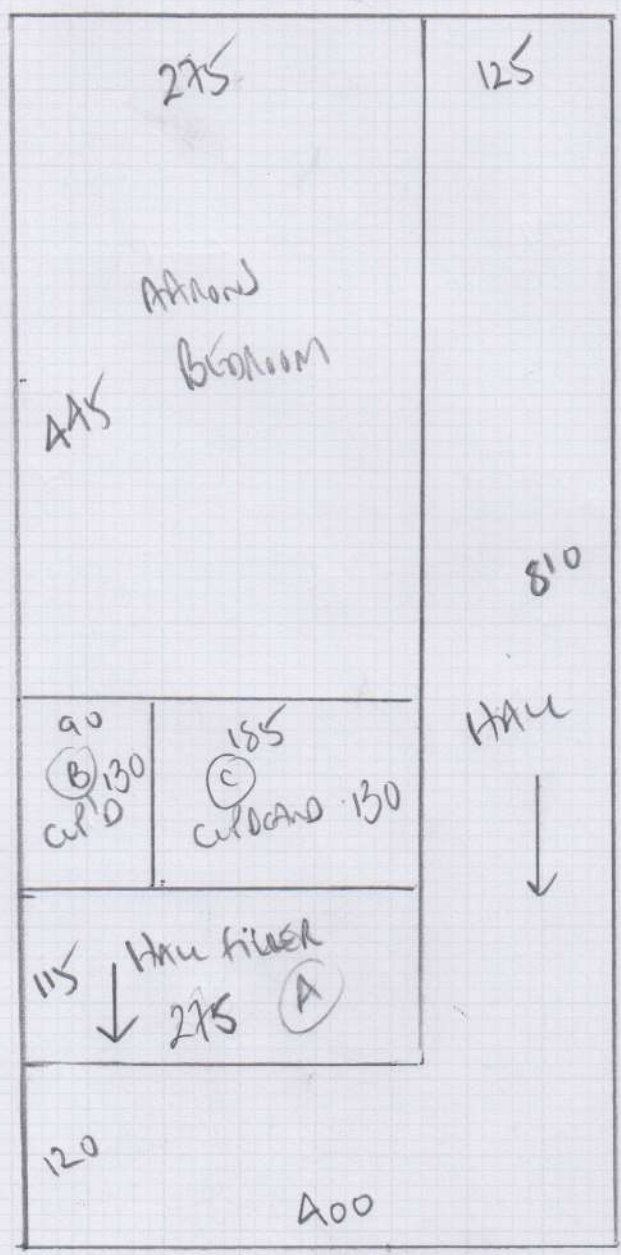

mrcarpet
 Job No: R18561
 Name: Grik
 Address: 1A GREENVIEW DRIVE
 3RD floor flat
 Tel: SW20 9DS
 Sheet: of

MASRA BEO. SUNS BEO
+ HALLWAY

Plan 810×400
 MASRA BEO 290×400
 1100×400

(AAS2)

Lanke 490×400
 Guest BEO 305×400
 795×400

(3180m²)

Job No: R18561
 Name: GALIK
 Address: 14 GREENVIEW DRIVE
 3rd floor flat
 SW20 9DS
 Sheet: of:

R18561

2nd call of 3

Notes for Measure

Estimator: Colin

Miss Andy Galik, 14 Greenview Drive

Date of Measure: Thu, 6 May 21

On School run until 10am

Office Ref: R18561

Miss Andy Galik, 14 Greenview Drive

Date of Measure Thu, 6 May 21

At 10.00am-10.30am

Floor: Wood / Concrete / other _____

S/edge: Wood/Concrete/No pin/existing (if existing, allow ___ sticks to supplement where necessary)

Tape size: 1½" / 2" / 3" / 5"

Style: Top taping / Side binding

Stairrods: Type _____ Nr _____ Size _____

Must Read: On School run until 10am