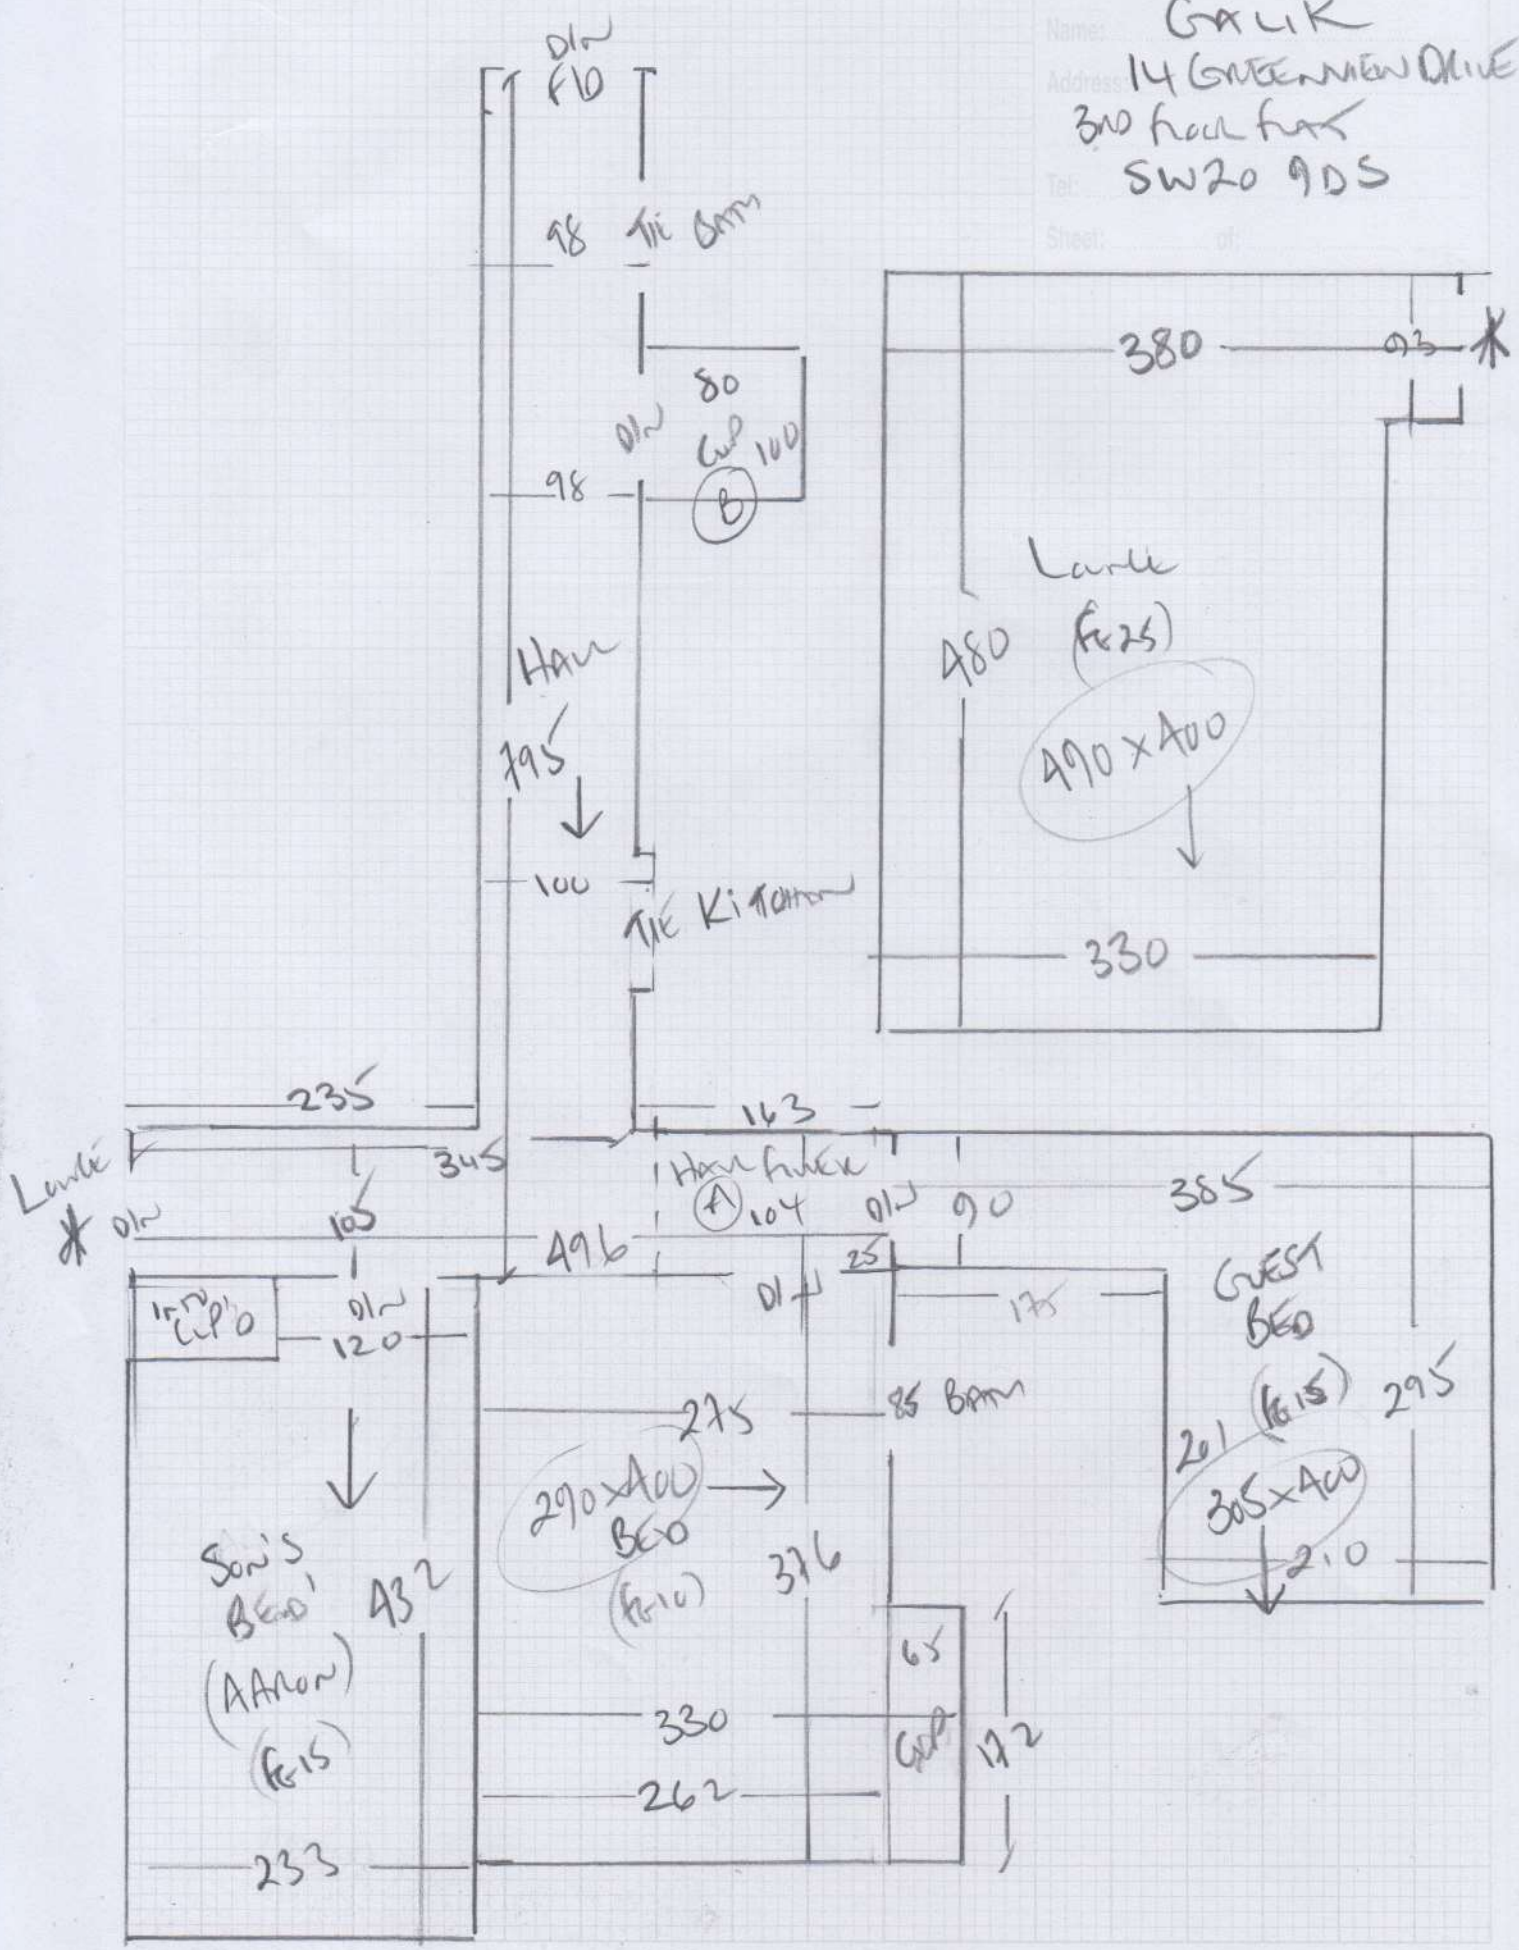

mrcarpet
 Job No: R18561
 Name: Grik
 Address: 1A GREENVIEW DRIVE
 3RD floor flat
 Tel: SW20 9DS
 Sheet: of

MASRA BEO. SUNS BEO
+ HALLWAY

Plan 810×400
 MASRA BEO 290×400
 1100×400

(AAS2)

Lanke 490×400
 Guest BEO 305×400
 795×400

(3180m²)

Job No: R18561
 Name: GALIK
 Address: 14 GREENVIEW DRIVE
 3rd floor flat
 SW20 9DS
 Sheet: of:

R18561

2nd call of 3

Notes for Measure

Estimator: Colin

Miss Andy Galik, 14 Greenview Drive

Date of Measure: Thu, 6 May 21

On School run until 10am

Office Ref: R18561

Miss Andy Galik, 14 Greenview Drive

Date of Measure Thu, 6 May 21

At 10.00am-10.30am

Floor: Wood / Concrete / other _____

S/edge: Wood/Concrete/No pin/existing (if existing, allow ___ sticks to supplement where necessary)

Tape size: 1½" / 2" / 3" / 5"

Style: Top taping / Side binding

Stairrods: Type _____ Nr _____ Size _____

Must Read: On School run until 10am