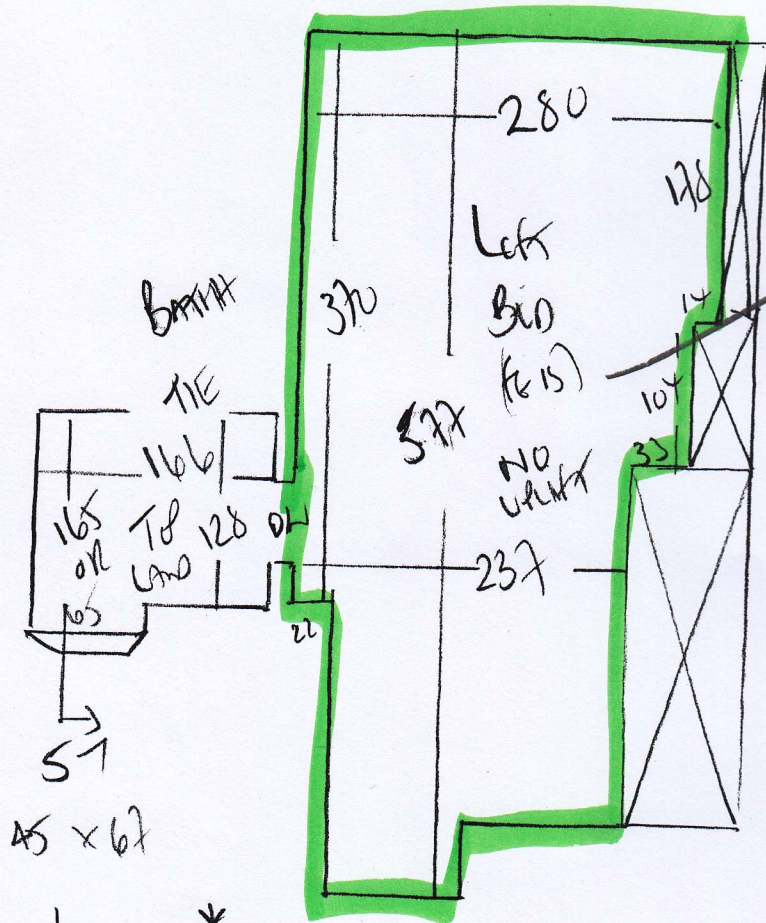

Job No: R18771  
Name: BADEWOCH  
Address: 116 HOMEBUILD RD  
SWINBURG  
Tel:  
Sheet: 1 of 3

2 BEDROOMS ONLY

TOWN 'CLEARANCE'  
COLOR 114

PLAN 640 x 500

32m<sup>2</sup>

R18771  
 BADENOCH  
 114 HUMEHED ROAD  
 SW19 4GF  
 2 of 3

Town 114  
 SEE 640 x 500m  
 PLAN

SH UPSTAIR FINISH RE MAILED ON A  
 ON CARD OF RES 1mm?

R18771  
 BADENOCH  
 116 HUNTERWOOD ROAD  
 SWIG ACF  
 3 of 3

Toward 114  
 SEE 640 x 5.com  
 PLAN

To Room OPEN 'FLATWARE'  
 BINAL x 95  
 91  
 145 x 83