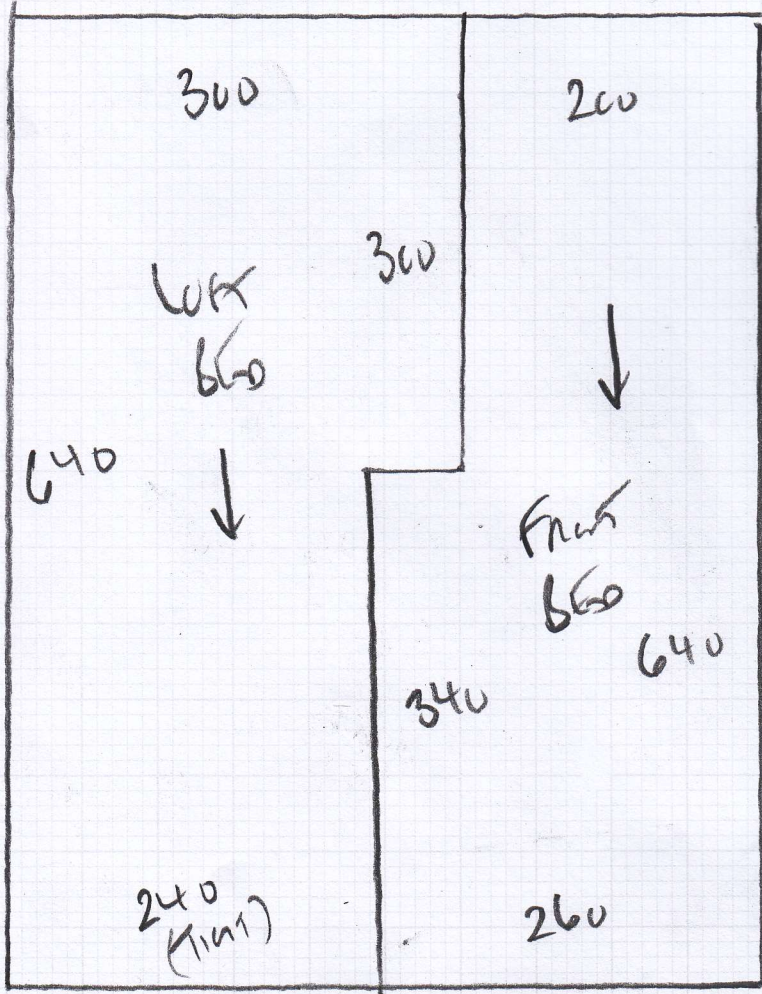

Job No: R18771  
Name: BADEWOCH  
Address: 116 HOMEBUILD RD  
SWINBURG  
Tel:  
Sheet: 1 of 3

2 BEDROOMS ONLY

TOWN 'CLEARANCE'  
COLOR 114

PLAN 640 x 500

32m<sup>2</sup>

R18771  
 BADENOCH  
 114 HUMEHED ROAD  
 SW19 4GF  
 2 of 3

Town 114  
 SEE 640 x 500m  
 PLAN

SH UPSTAIR FINISH RE MAILED ON A  
 ON CARD OF RES 1mm?

R18771  
 BADENOCH  
 116 HUNTERWOOD ROAD  
 SWIG ACF  
 3 of 3

Toward 114  
 SEE 640 x 5.com  
 PLAN

To Room OPEN 'FLATWARE'  
 BINAL x 95  
 91  
 145 x 83