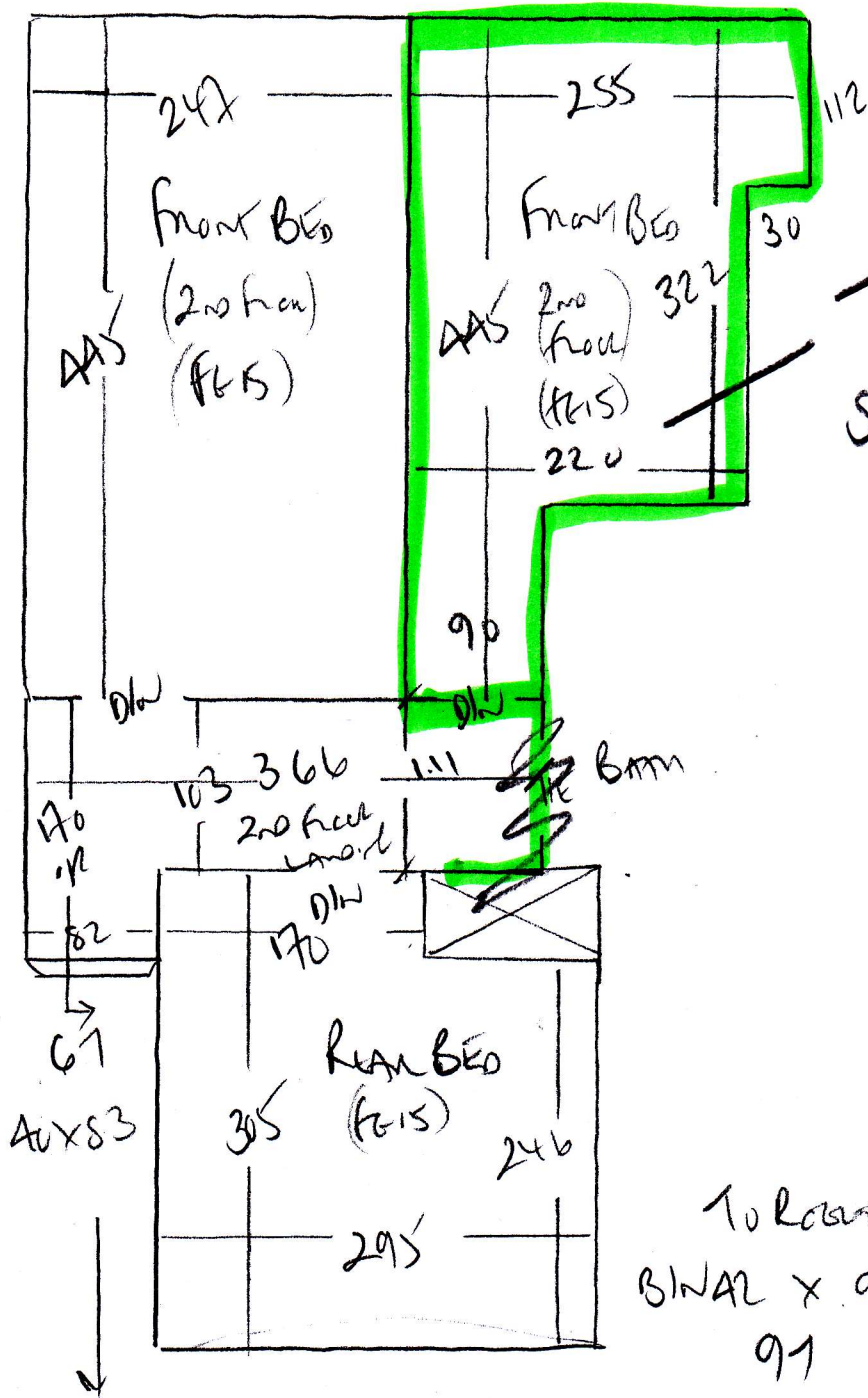

Job No: R18771  
Name: BADEWOCH  
Address: 116 HOMEBUILD RD  
SWINBURG  
Tel:  
Sheet: 1 of 3

2 BEDROOMS ONLY

TOWN 'CLEARANCE'  
COLOR 114

PLAN 640 x 500

32m<sup>2</sup>

R18771  
 BADENOCH  
 114 HUMEHED ROAD  
 SW19 4GF  
 2 of 3

Town 114  
 SEE 640 x 500m  
 PLAN

SH UPSTAIR FINISH RE MAILED ON A  
 ON CARD OF RES 1mm?

R18771  
 BADENOCH  
 116 HUNTERWOOD ROAD  
 SWIG ACF  
 3 of 3

Toward 114  
 SEE 640 x 5.com  
 PLAN

To Room OPEN 'FLATWARE'  
 BINAL x 95  
 91  
 145 x 83