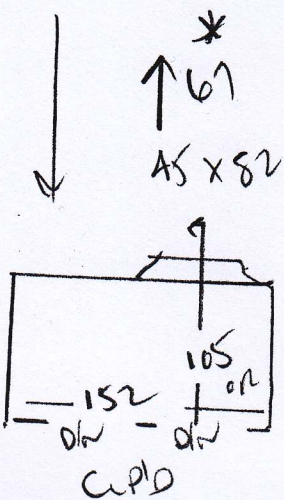

Job No: R18771  
Name: BADEWOCH  
Address: 116 HOMEBUILD RD  
SWINBURG  
Tel:  
Sheet: 1 of 3

2 BEDROOMS ONLY

TOWN 'CLEARANCE'  
COLOR 114

PLAN 640 x 500

32m<sup>2</sup>

R18771  
 BADENOCH  
 114 HUMEHED ROAD  
 SW19 4GF  
 2 of 3

Town 114  
 SEE 640 x 500m  
 PLAN

SH UPSTAIR FINISH RE MAILED ON A  
 ON CARD OF RES 1mm?

R18771  
 BADENOCH  
 116 HUNTERWOOD ROAD  
 SWIG ACF  
 3 of 3

Toward 114  
 SEE 640 x 5.com  
 PLAN

To Room OPEN 'FLATWARE'  
 BINAL x 95  
 91  
 145 x 83