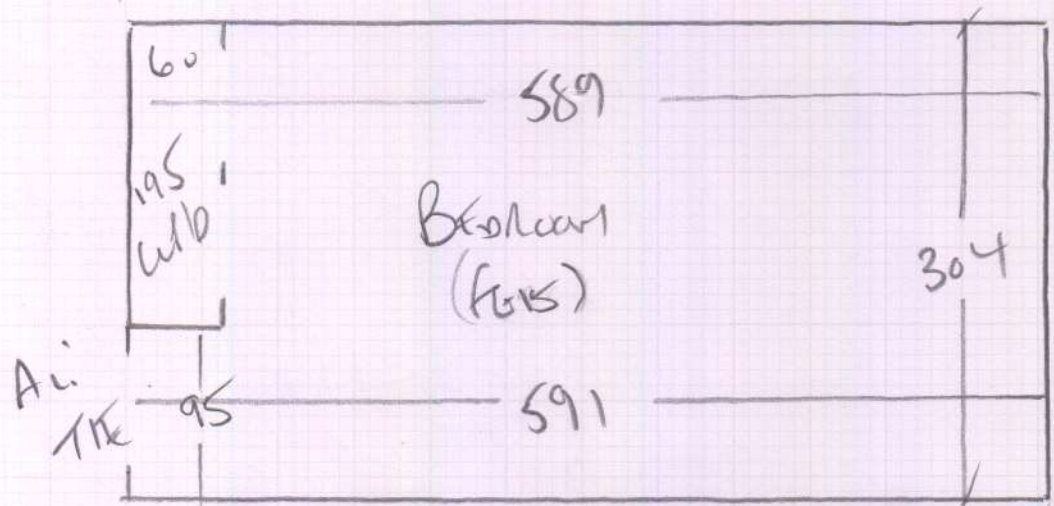

Job No: R18794
Name: SHIRLEY
Address: flat 3
STETFORD COURT
110 WARDLE ROAD
Sheet: SW19 A/B

WOOD LAMINATE in HALL

- CONCRETE floor
- UPHOLSTERY VELVET on PU foam
- EXISTING STAIRS
- Arrow A.I. STAIRS

R18794

1st call of 1

Notes for Measure

Estimator: Colin

Mrs Meryl Shirley, Flat 3 Stefford Court

Date of Measure: Tue, 3 May 22

At: Not entered

8:30-9AM

Site Address:

Tape size: X 1½" / 2" / 3" / 5"

Style: X Top taping / Side binding

Stairrods: Type _____ Nr _____ Size _____

Must Read: entrance op flats 1 and 2. Code for key box 1972