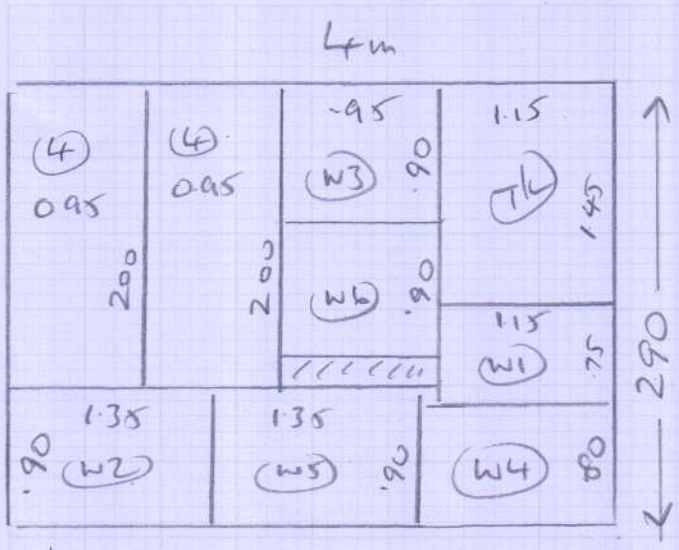

Rise 0.15 x 0.75 - Run 56cm

(2) 0.43 x 0.80 - Run 56cm

- 1/4 land 1.05m x 0.85 

(5) 0.47 x 0.85 - Run 60cm

W1 0.57 x 0.97
W2 0.60 x 1.20
W3 0.73 x 1.15 } Template on site

all
used
no who
needs it

W4 0.58 x 0.82
(3) 0.47 x 0.85 } Run 60cm

- 1st h 1.73m x 2.69 - fitted to under way

Template on site
in order to match
steps with 1st h

(2) 0.46 x 0.90 - Run 67cm

- 1/4 land 1.12m x 0.88 

(14) 0.46 x 0.90 - Run 65cm

Tumlagne

$$7.25 \times 4 = 29m^2$$

Order subject to terms & conditions printed overleaf.

Tom's flat

Top Flat

8 Palenell Park

- TL 1:35m x 1.05

ext amsd dw
u u dw
needs a slw -

- (4) 046 x 084

- W1 066 x 1.00

- W2 076 x 1.21

- W3 073 x 087

- (4) 046 x 085

W4 068 x 1.00

- W5 078 x 1.22

- W6 075 x 085

W3
W4
ext slw
needs 1 x slw

mrcarpets