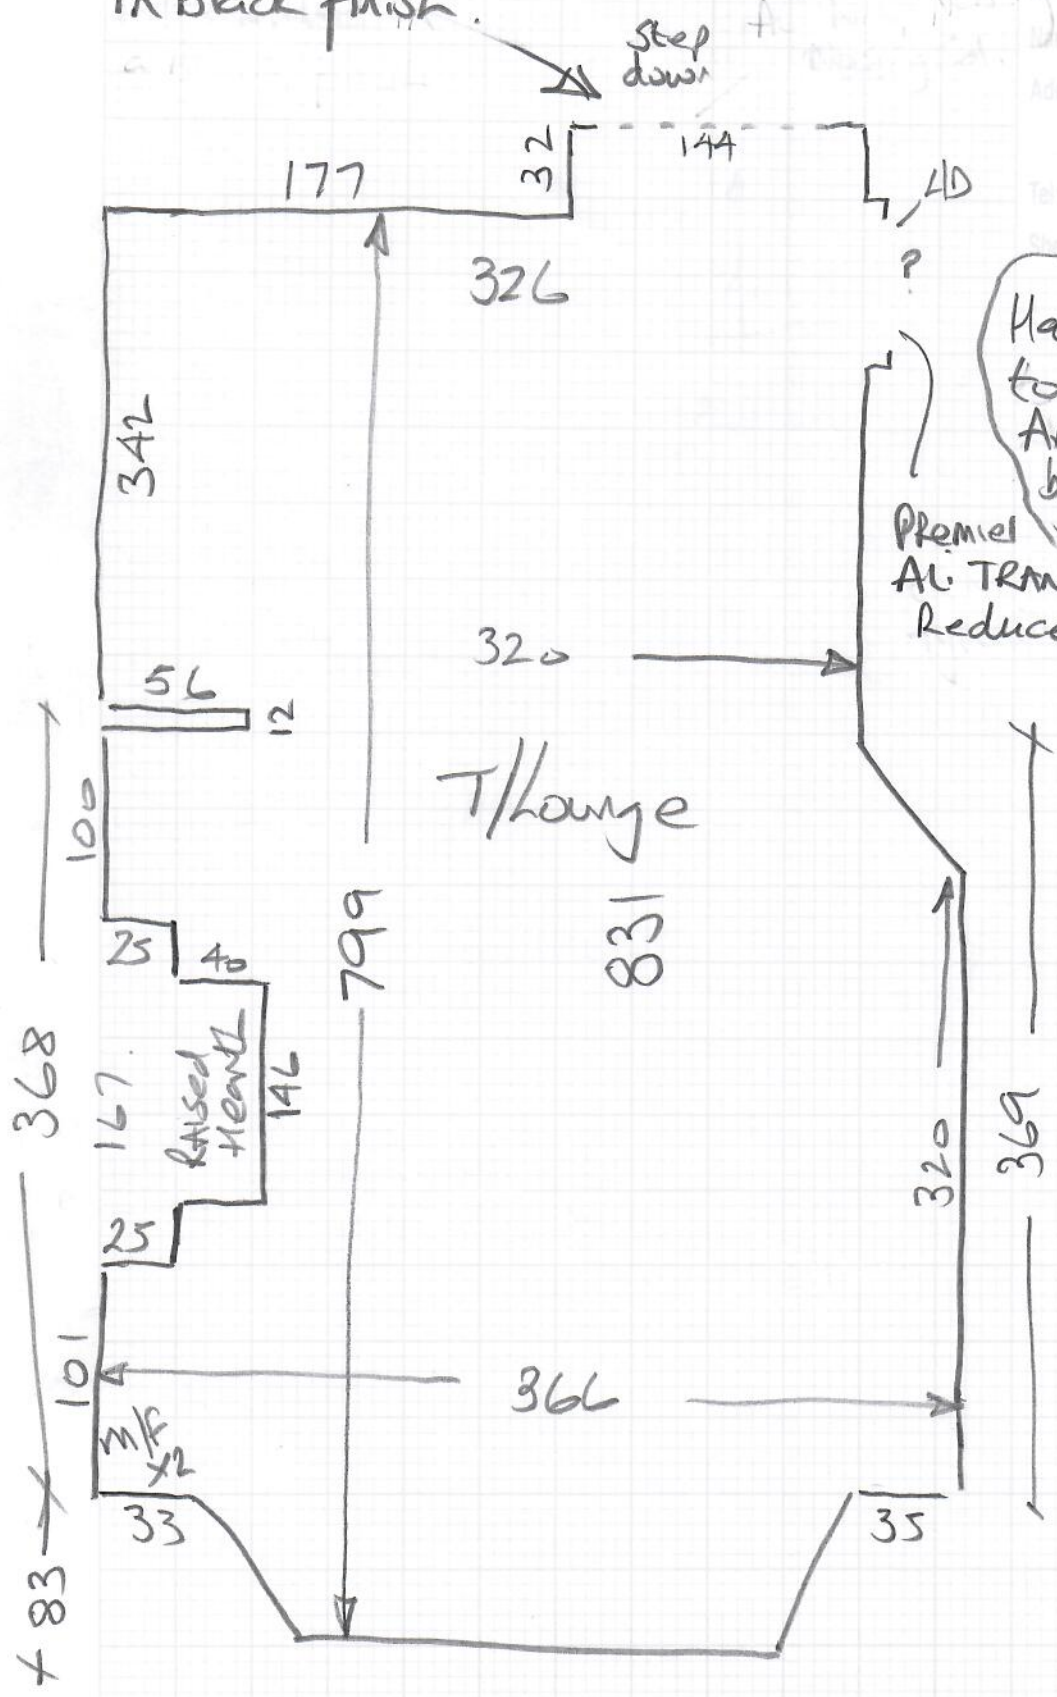

Job No: S32578
 Name: Hargest
 Address:
 Tel:
 Sheet: of:

Ply floor with
 up floor heating

MUST use HT
 Adh if Dryback

No skirting or
 plinths fitted as
 yet.

Fit Ali Wrap Nosing
65mm WPC overlap
in Black finish.

Kitchen

S32578
Hargest

Hall
to have
Antico
by others.

Premier
AL. Trampoline
Reducer (Size TBC)

T/Lounge
831

Ply floor
No u/floor
Heating in
this floor

No skintings
fitted as yet

Ali Wrap Nosing
for WPC/SPC
Overlap 6.5mm

Pre-Drilled and countersunk at 100mm/ 4" centres and supplied with Spax-M self-drilling screws (Do not pre drill). Requires a T20 star bit.

Fits to existing bullnose (overhang) tread without squaring off the nosing or building out the riser. Suitable for returns (mitres) **Video Below**.
Designed for 55/64" - 63/64" tread thickness.

Choice of length: 90cm (36"), 180 (71") and 270cm (106")

Choice of profile: 6.5mm and 8mm

Cut down
Lay Red
Plank for
Nosing Insert

S32578

1st call of 2

Notes for Measure

Estimator: Nigel

Mrs Sarah Hargest, 71 Lavington Road