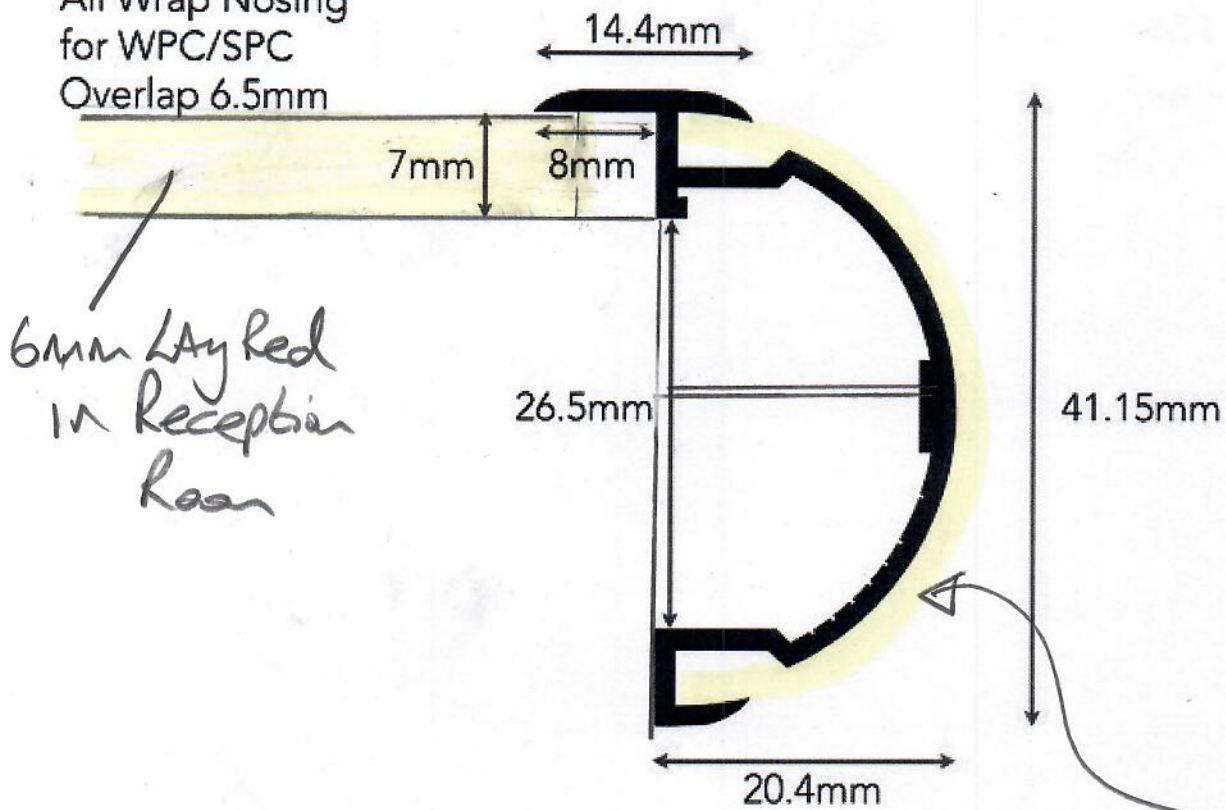

New Ali Wrap Nosing Overlap.

The Ali Wrap Nosing use a base material of aluminium for a high quality installation. **Video below**

The Ali Wrap Nosing is available for WPC 8mm and WPC/SPC 6.5mm Overlap (for the top step allowing expansion).

Pre-Drilled and countersunk at 100mm/ 4" centres and supplied with Spax-M self-drilling screws (Do not pre drill). Requires a T20 star bit.

Fits to existing bullnose (overhang) tread without squaring off the nosing or building out the riser. Suitable for returns (mitres) **Video Below**.
Designed for 55/64" - 63/64" tread thickness.

Choice of length: 90cm (36"), 180 (71") and 270cm (106")

Choice of profile: 6.5mm and 8mm

Cut down
Lay Red
Plank for
Nosing Insert

S32578

1st call of 2

Notes for Measure

Estimator: Nigel

Mrs Sarah Hargest, 71 Lavington Road