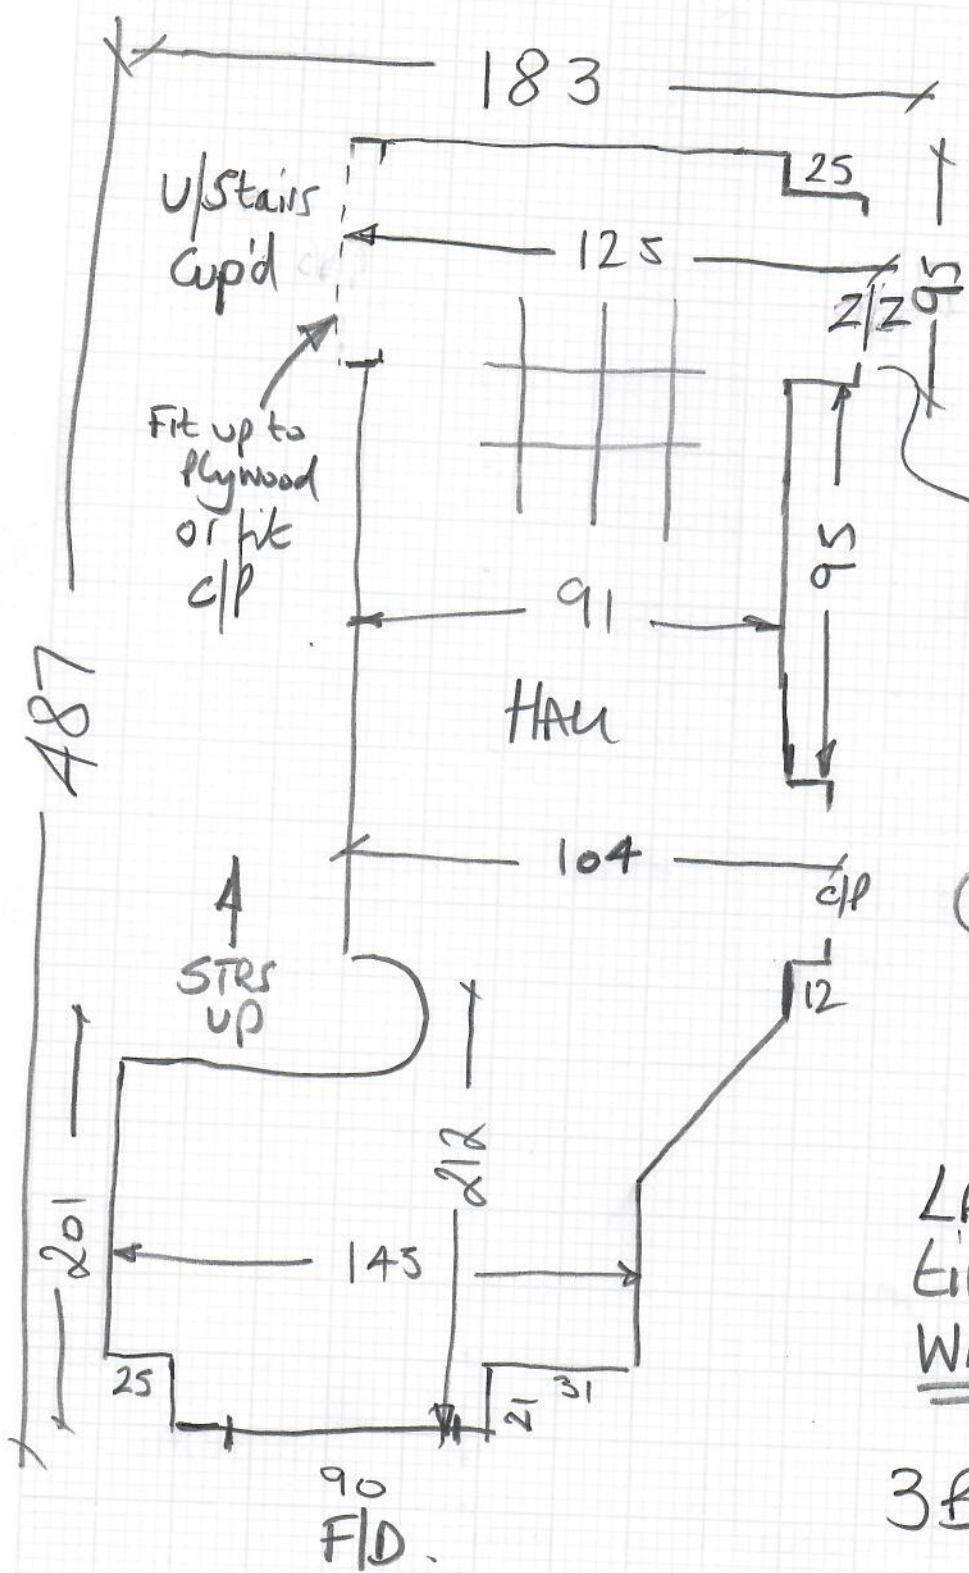

Job No: S32608

Name: Dixon

Address:

Tel:

Sheet:

Kitchen

Antico tiles

LAY 305mm x 305mm  
Tiles laid straight  
Without any stripping

3 Boxes @ 2.50m<sup>2</sup>  
= 7.50m<sup>2</sup>

Wood floors

U/D EX 80/20 TWIST on felt

Fit 6mm ply & SKIN with feather

Ali BARS

S32608

1st call of 3

Notes for Measure

Estimator: Nigel

Mrs Dixon, 9 Enmore Gardens

Date of Measure: Thu, 5 Aug 21

At: CALL WITH TIME 8.30-9am

Site Address:  
9 Enmore Gardens

Customer Address:  
9 Enmore Gardens

LONDON SW14 8RF

LONDON SW14 8RF

No  
Laid straight

Instructions and Estimators comments

Not entered

Must Read!

Not entered

Office Ref: S32608

Mrs Dixon, 9 Enmore Gardens

Date of Measure Thu, 5 Aug 21