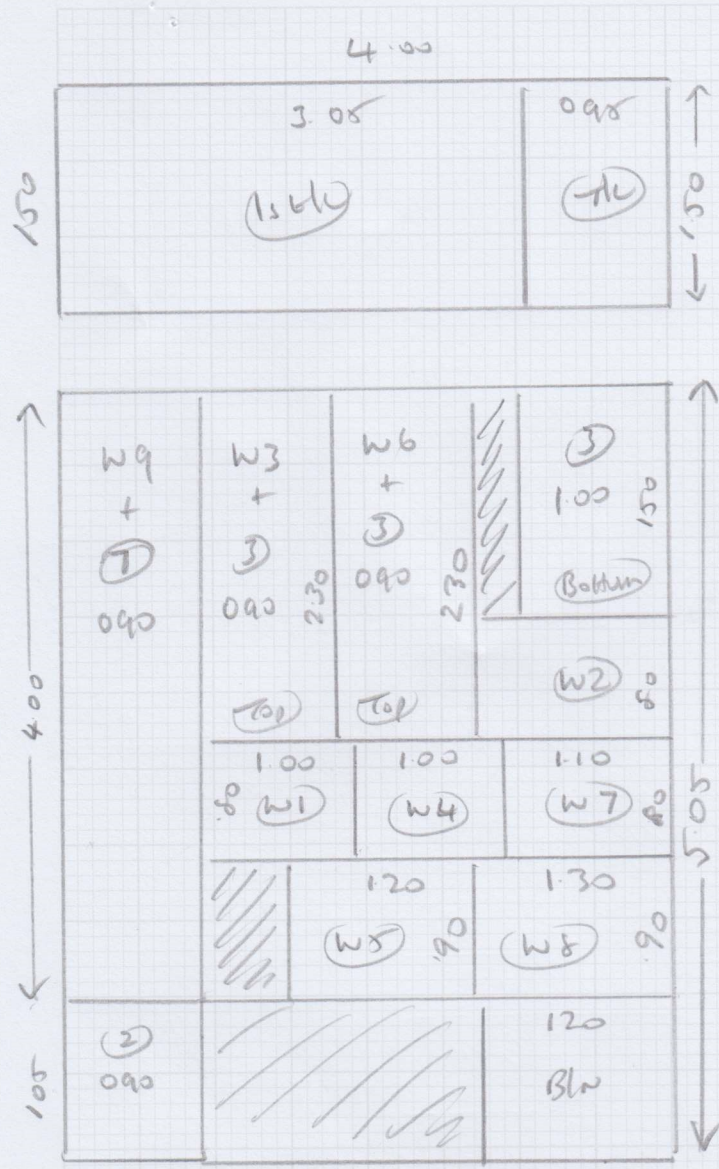

532903 Carpet

Mrs J. DUBET
Name: 24 Glendome Road
Address: E Shem
SW14 8NY

Tel: Finesse 20490
Sheet: of:

- 1.50 x 4m
- 6.00 x 4m
- 2.10 x 4m

(1 or 2)

532903

Job: Mrs J DUBET
 Name: 24 Glendower Road
 Address: E Sheen
 SW14 8NY

Tel: Friebsk RW 490
 Sheet: 01

1.50 x 4m
 5.05 x 4m

Top 2

S32903

4-OF-4

wood
no wls
needs shw
no mtr