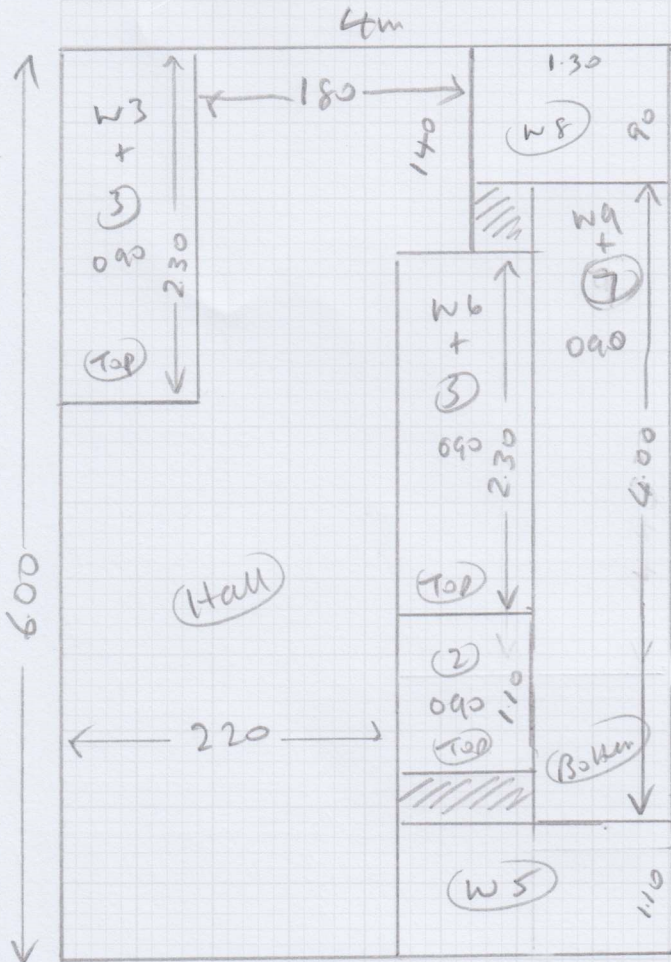

532903 Carpet

Mrs J. DUBET
Name: 24 Glendome Road
Address: E Shem
SW14 8NY

Tel: Finesse 20490
Sheet: of:

- 1.50 x 4m
- 6.00 x 4m
- 2.10 x 4m

(1 or 2)

532903

Job: Mrs J DUBET
 Name: 24 Glendower Road
 Address: E Sheen
 SW14 8NY

Tel: Friebsk RW 490
 Sheet: 01

1.50 x 4m
 5.05 x 4m

Top 2

S32903

4-OF-4

wood
no wls
needs shw
no mtr