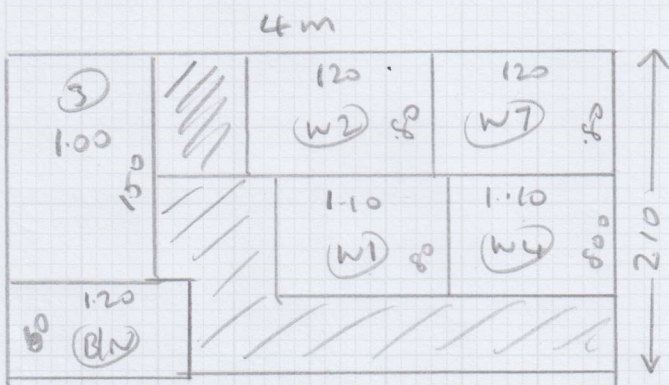

532903 Carpet

Mrs J. DUBET
Name: 24 Glendome Road
Address: E Shem
SW14 8NY

Tel: Finesse 20490
Sheet: of:

- 1.50 x 4m
- 6.00 x 4m
- 2.10 x 4m

(1 or 2)

532903

Job: Mrs J DUBET
 Name: 24 Glendower Road
 Address: E Sheen
 SW14 8NY

Tel: Friebsk RW 490
 Sheet: 01

1.50 x 4m
 5.05 x 4m

Top 2

S32903

4-OF-4

wood
no wls
needs shw
no mtr