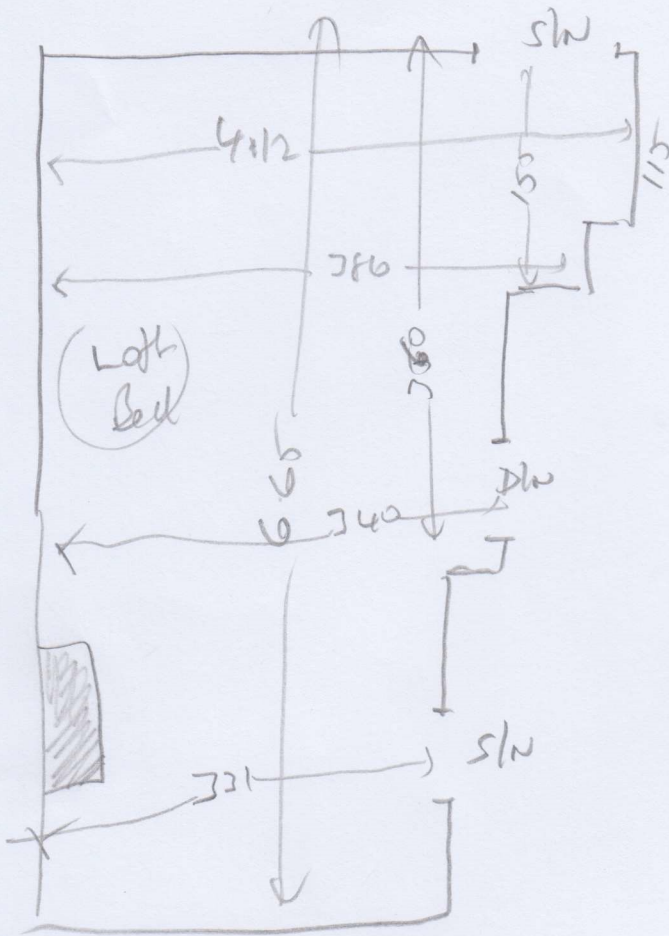

532903 Carpet

Mrs J. DUBET
Name: 24 Glendome Road
Address: E Shem
SW14 8NY

Tel: Finesse 20490
Sheet: of:

- 1.50 x 4m
- 6.00 x 4m
- 2.10 x 4m

(1 or 2)

532903

Job: Mrs J DUBET
 Name: 24 Glendower Road
 Address: E Sheen
 SW14 8NY

Tel: Friebsk RW 490
 Sheet: 01

1.50 x 4m
 5.05 x 4m

Top 2

S32903

4-OF-4

wood
no wls
needs shw
no mtr