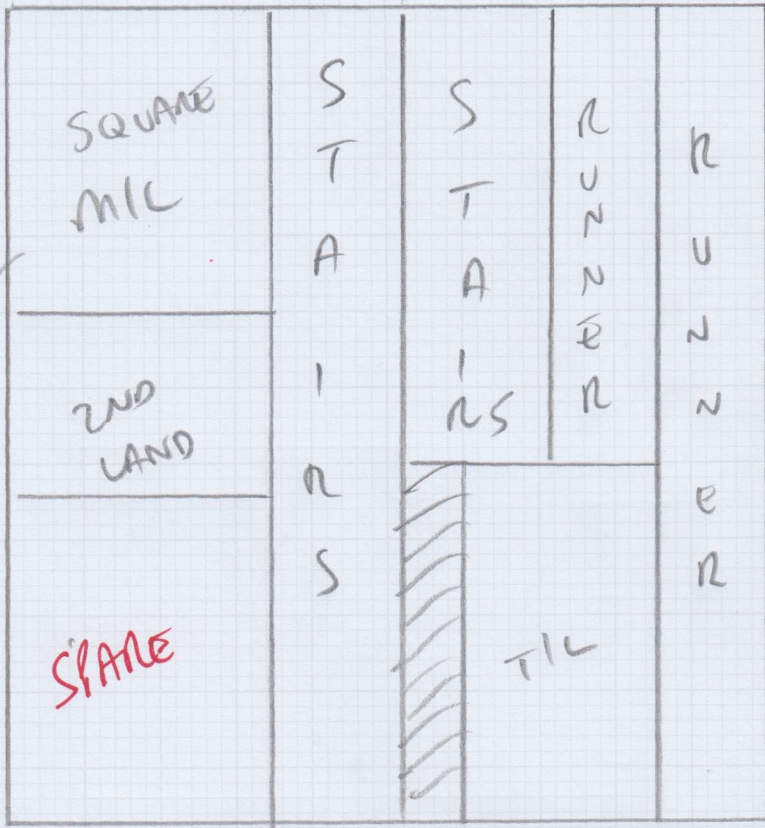

SQUARE  
LANDING

OLD  
PLAN

mrcarpet

STOCKS - 100 - 1000

Job No: .....

Name: .....

Address: .....

Tel: .....

Sheet: ..... of: .....

RECTANGULAR  
LANDING  
1 - TWICE AS  
WIDE

NEW  
PLAN

Job No: \_\_\_\_\_  
 Name: \_\_\_\_\_  
 Address: \_\_\_\_\_  
 Tel: \_\_\_\_\_  
 Sheet: \_\_\_\_\_ of: \_\_\_\_\_

NOT BIG ENOUGH TO DO NEW  
 MAIN LANDING LAYOUT

USE THE SPACE TO SEAM AT  
 THE DOOR TO CREATE THE LARGER  
 RECTANGULAR PIECE WE NEED NOW.