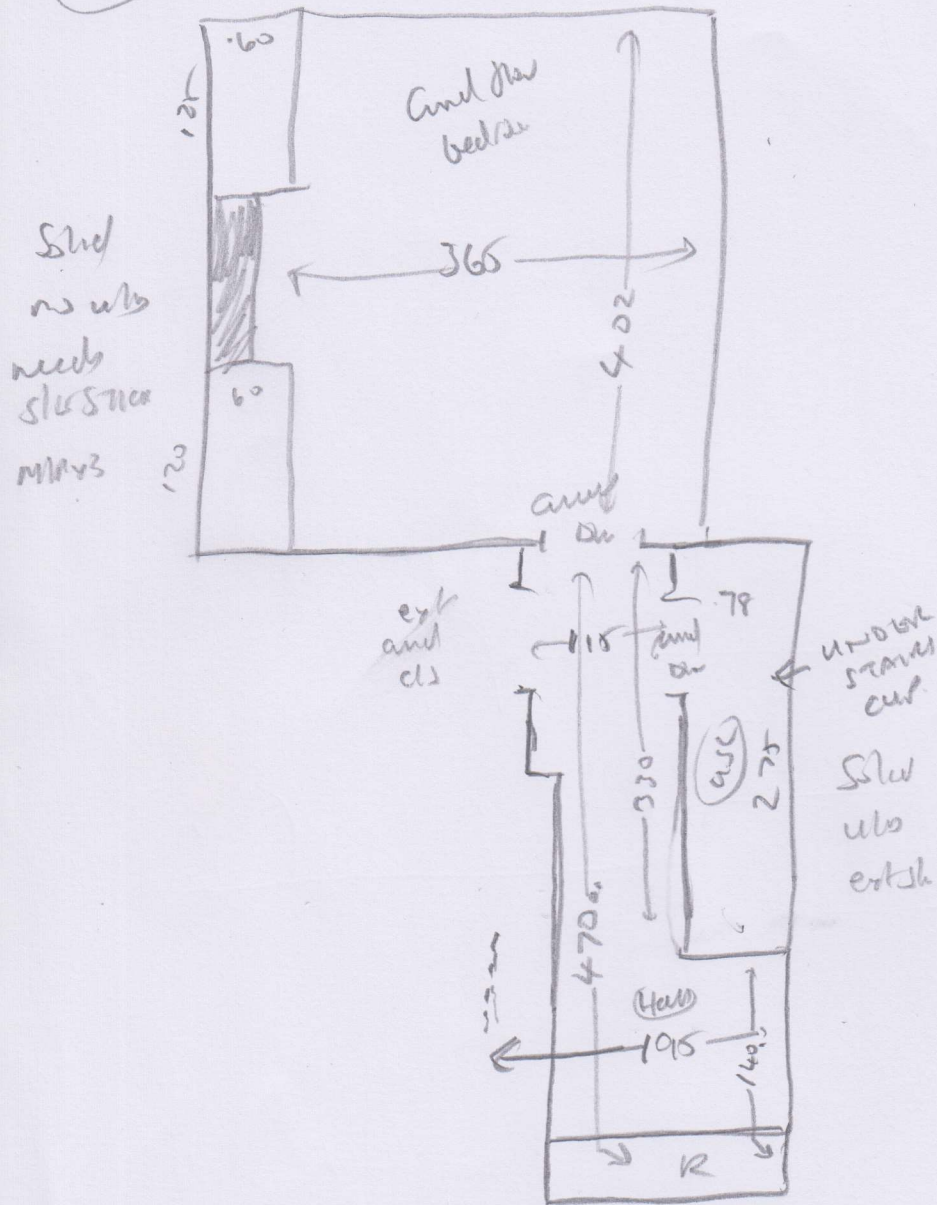

CUTS  
 5.70  
 3.75  
 5.20  
 4.30  
 18.95  
 x 5m

533315  
 Mrs J. Ballintine  
 Name: Matings Close  
 Address: Barnes  
 SW13 0NL  
 Tel:  
 Ultima of Mayor  
 Almond  
 19.20 x 5m

10mm PU alloy  
 for rooms  
 Rubber alloy for stairs

R. Bed →  
 Roke →

(1003)

Layout

S33315

Ballentine

Ground floor

① 05071.66

Slat 123 outside