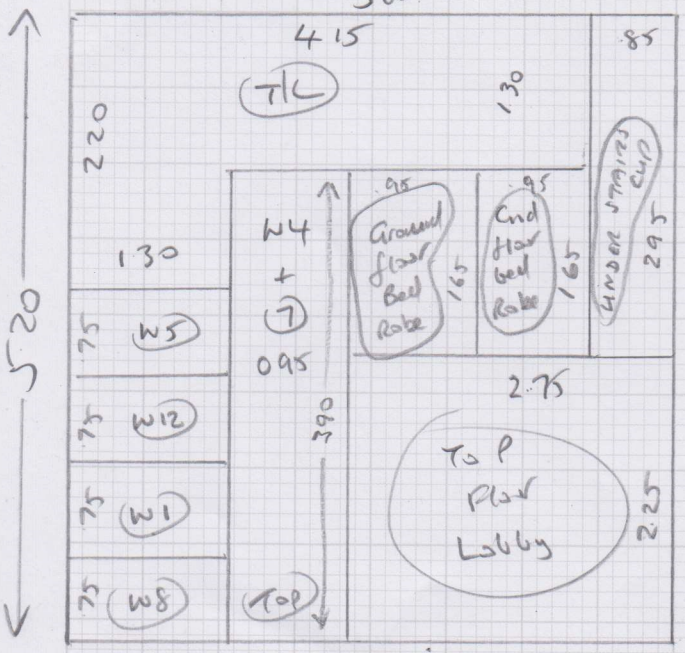

CUTS  
 5.70  
 3.75  
 5.20  
 4.30  
 18.95  
 x 5m

533315  
 Mrs J. Ballintine  
 Name: Matings Close  
 Address: Barnes  
 SW13 0NL  
 Tel:  
 Ultima of Mayor  
 Almond  
 19.20 x 5m

10mm PU alloy  
 for rooms  
 Rubber alloy for stairs

R. Bed →  
 Roke →

(1003)

Layout

S33315

Ballentine

Ground floor

① 05071.66

Slat 123 outside