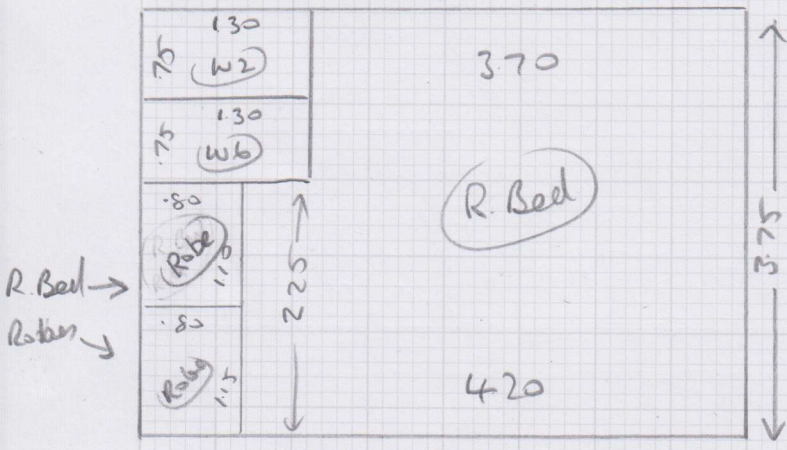

CUTS  
 5.70  
 3.75  
 5.20  
 4.30  
 18.95  
 x 5m

533315  
 Mrs J. Ballintine  
 Name: Matings Close  
 Address: Barnes  
 SW13 0NL  
 Tel:  
 Ultima of Mayor  
 Almond  
 19.20 x 5m

10mm PU alloy  
 for rooms  
 Rubber alloy for stairs

R. Bed →  
 Roke →

(1003)

Layout

S33315

Ballentine

Ground floor

① 05071.66

Slat 123 outside