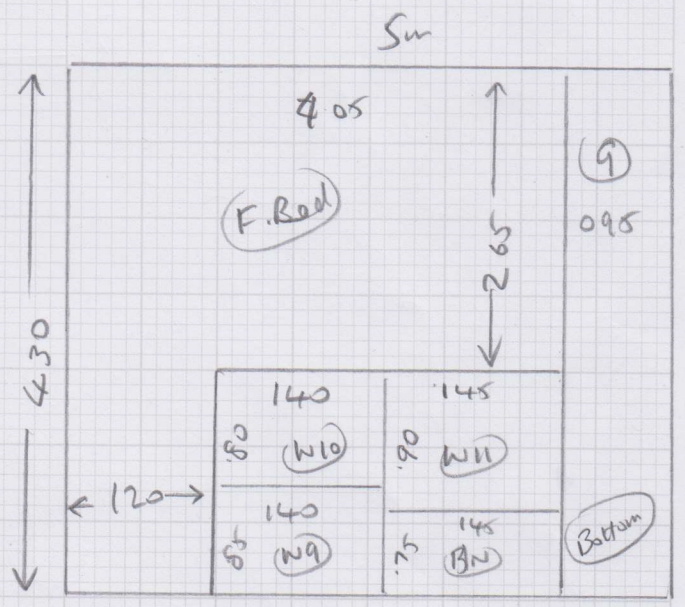

CUTS  
 5.70  
 3.75  
 5.20  
 4.30  
 18.95  
 x 5m

533315  
 Mrs J. Ballintine  
 Name: Matings Close  
 Address: Barnes  
 SW13 0NL  
 Tel:  
 Ultima of Mayor  
 Almond  
 19.20 x 5m

10mm PU alloy  
 for rooms  
 Rubber alloy for stairs

R. Bed →  
 Roke →

(1003)

Layout

S33315

Ballentine

Ground floor

① 05071.66

Slat 123 outside