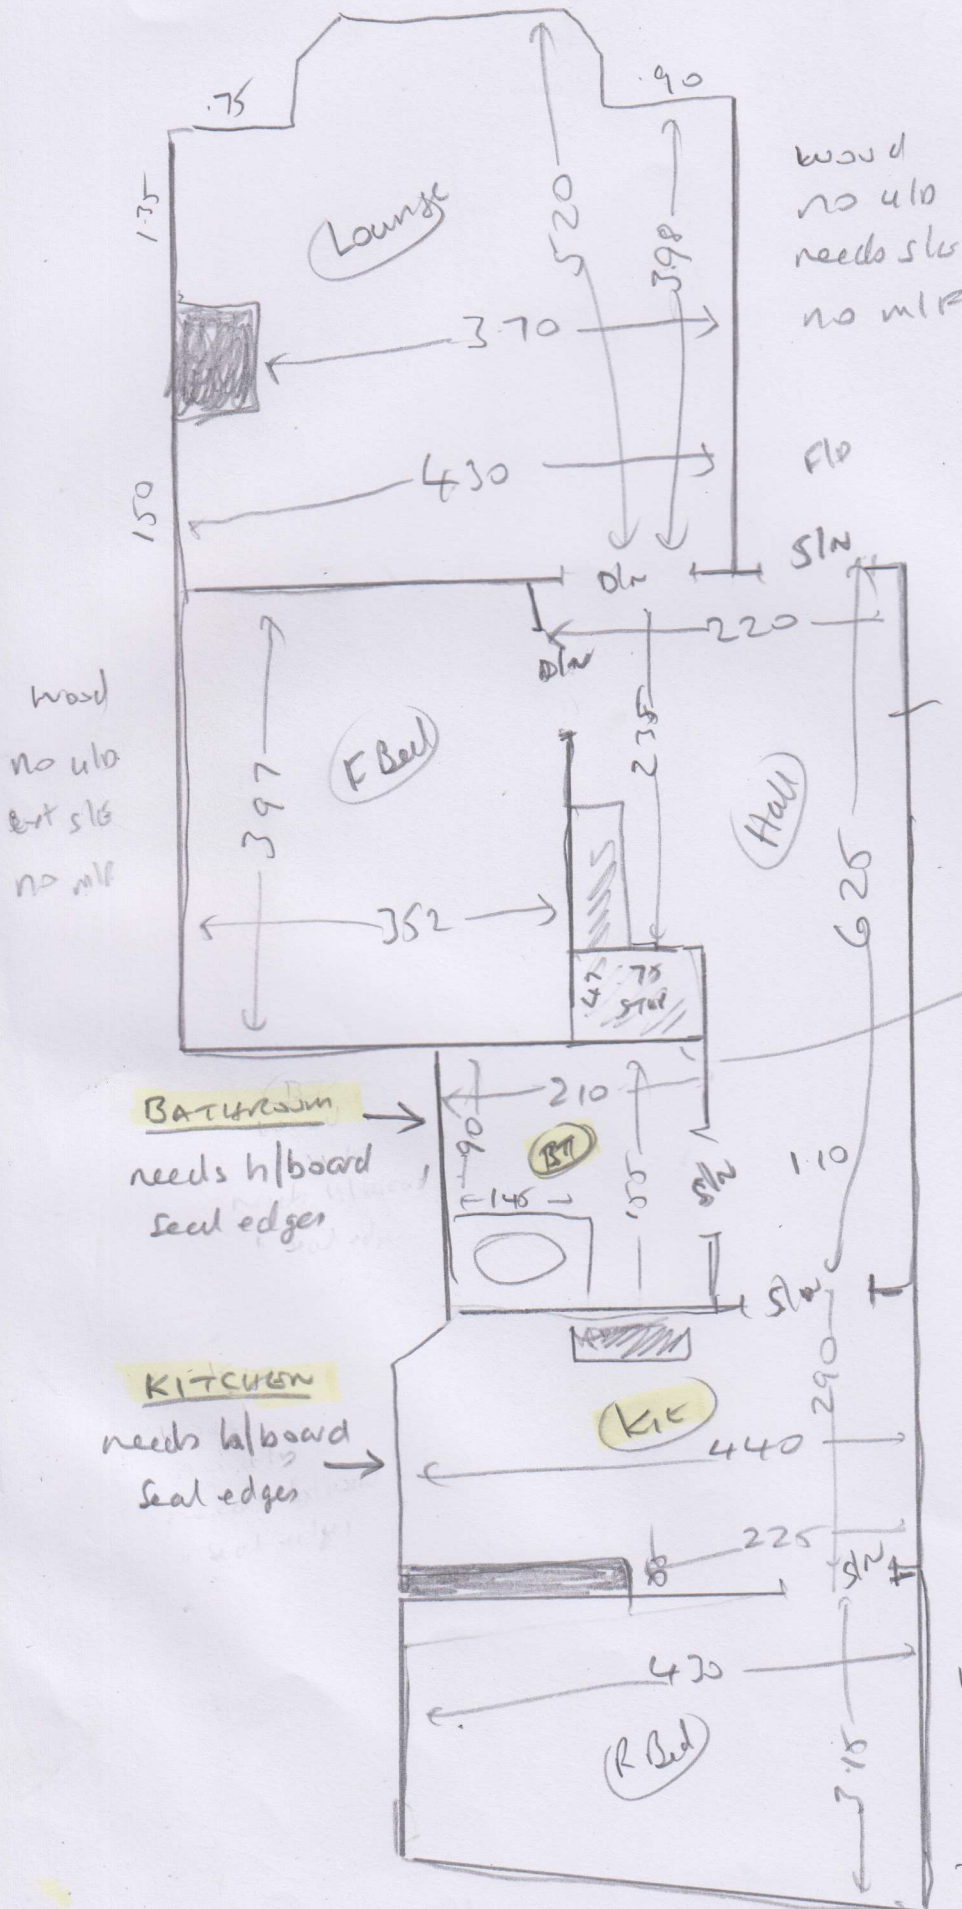

S33408 pet

The Williams Trust
 4 Warwick Mansions
 49 Lower Rich Road
 Putney
 SW15 1ES

Sheet: _____ of: _____
 YORK, YOR 236

- Lounge 5.30 x 5m
- Rear bed 3.20 x 5m
- ← c/plan 6.55 x 5m

- | | | | |
|----------|-------------|--------------|-----------|
| Bathroom | 2.10 x 1.55 | Galery GP/24 | 2.20 x 2m |
| Kitchen | 4.40 x 2.90 | Galery GP/24 | 4.55 x 3m |

Needs hardboard
 Seal edges - silicone

(top)

Layout

537408
The Williams Trust

(2022)