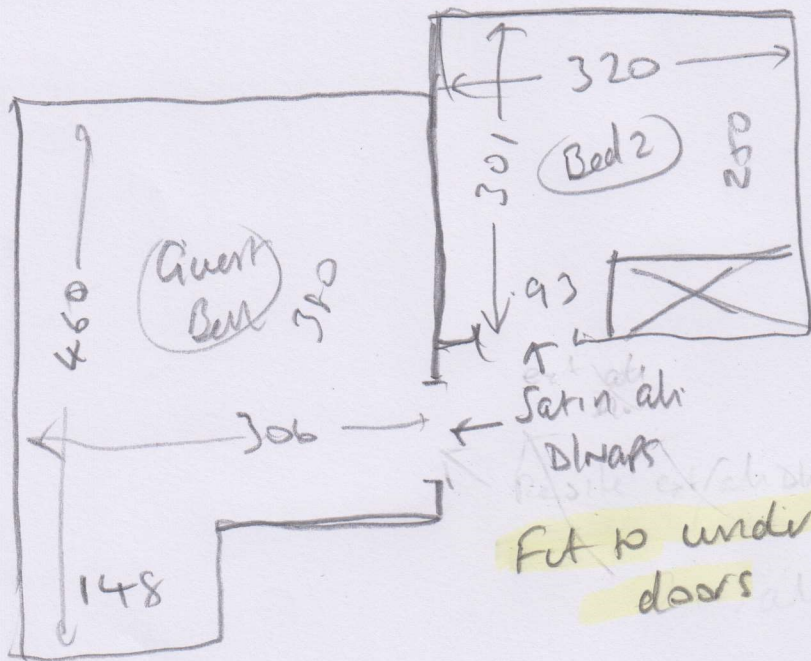

533428

Mrs B. Balmer
79 Lowther Road
SW13 9NF

wood
no wls
needs work
no wlr

wood
wls
ext sk
mlt (or)

Tudor Trust Co, Bondi

Bed 2	3.10 x 4m
Guest Bed	3.15 x 5m

1001