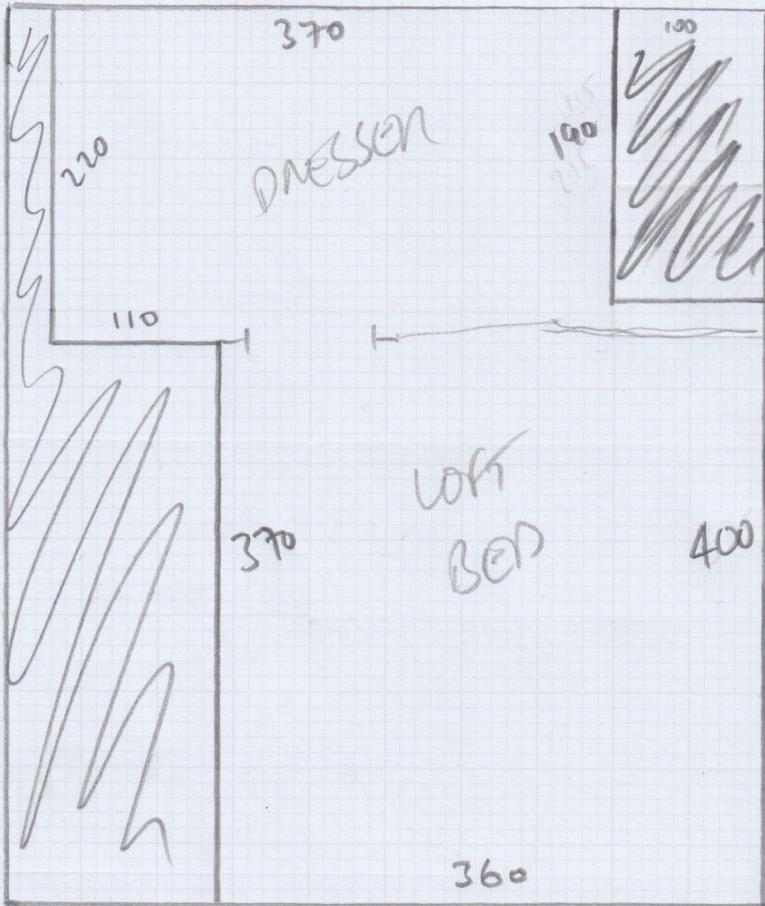

IF CHANGING DRESSER ONLY  
DIN AP AT DOORWAY

Job No: \_\_\_\_\_  
Name: \_\_\_\_\_  
Address: \_\_\_\_\_  
Tel: \_\_\_\_\_  
Sheet: \_\_\_\_\_ of: \_\_\_\_\_

CAT FLOWS THROUGH IN  
ONE CURRENTLY

LOTS OF HANGING  
CLOTHES + PERSONAL  
BELONGINGS TO BE  
CLEANED.

BOILER LEAKED IN DRESSER, SO CAT STAINED +  
ALSO ATTRACTING MOTHS, AS HIGH AMOUNT  
OF MOTHS CONGREGATING AROUND STAINED  
CAT.

Job No: \_\_\_\_\_  
 Name: \_\_\_\_\_  
 Address: \_\_\_\_\_  
 Tel: \_\_\_\_\_  
 Sheet: \_\_\_\_\_ of: \_\_\_\_\_

590 LOFT BED +  
 DRESSER  
 590 x 500  
 29.50 m<sup>2</sup>

DRESSER  
 230 x 400  
 9.20 m<sup>2</sup>