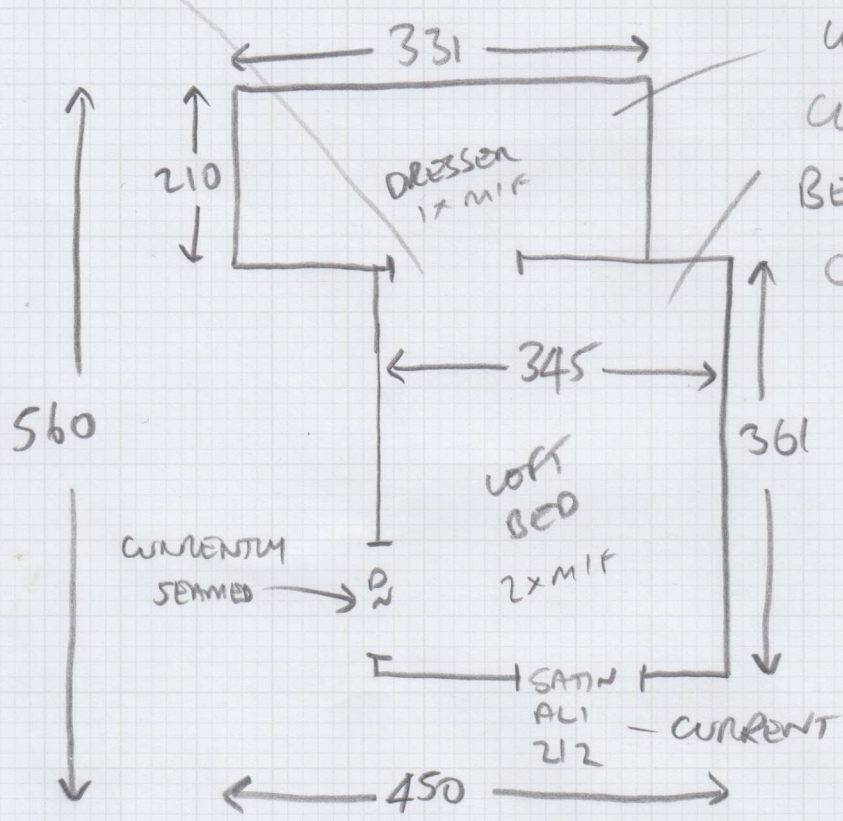

IF CHANGING DRESSER ONLY  
DIN AP AT DOORWAY

Job No: \_\_\_\_\_  
Name: \_\_\_\_\_  
Address: \_\_\_\_\_  
Tel: \_\_\_\_\_  
Sheet: \_\_\_\_\_ of: \_\_\_\_\_

CAT FLOWS THROUGH IN  
ONE CURRENTLY

LOTS OF HANGING  
CLOTHES + PERSONAL  
BELONGINGS TO BE  
CLEANED.

BOILER LEAKED IN DRESSER, SO CAT STAINED +  
ALSO ATTRACTING MOTHS, AS HIGH AMOUNT  
OF MOTHS CONGREGATING AROUND STAINED  
CAT.

Job No: \_\_\_\_\_  
 Name: \_\_\_\_\_  
 Address: \_\_\_\_\_  
 Tel: \_\_\_\_\_  
 Sheet: \_\_\_\_\_ of: \_\_\_\_\_

590 LOFT BED +  
 DRESSER  
 590 x 500  
 29.50 m<sup>2</sup>

DRESSER  
 230 x 400  
 9.20 m<sup>2</sup>